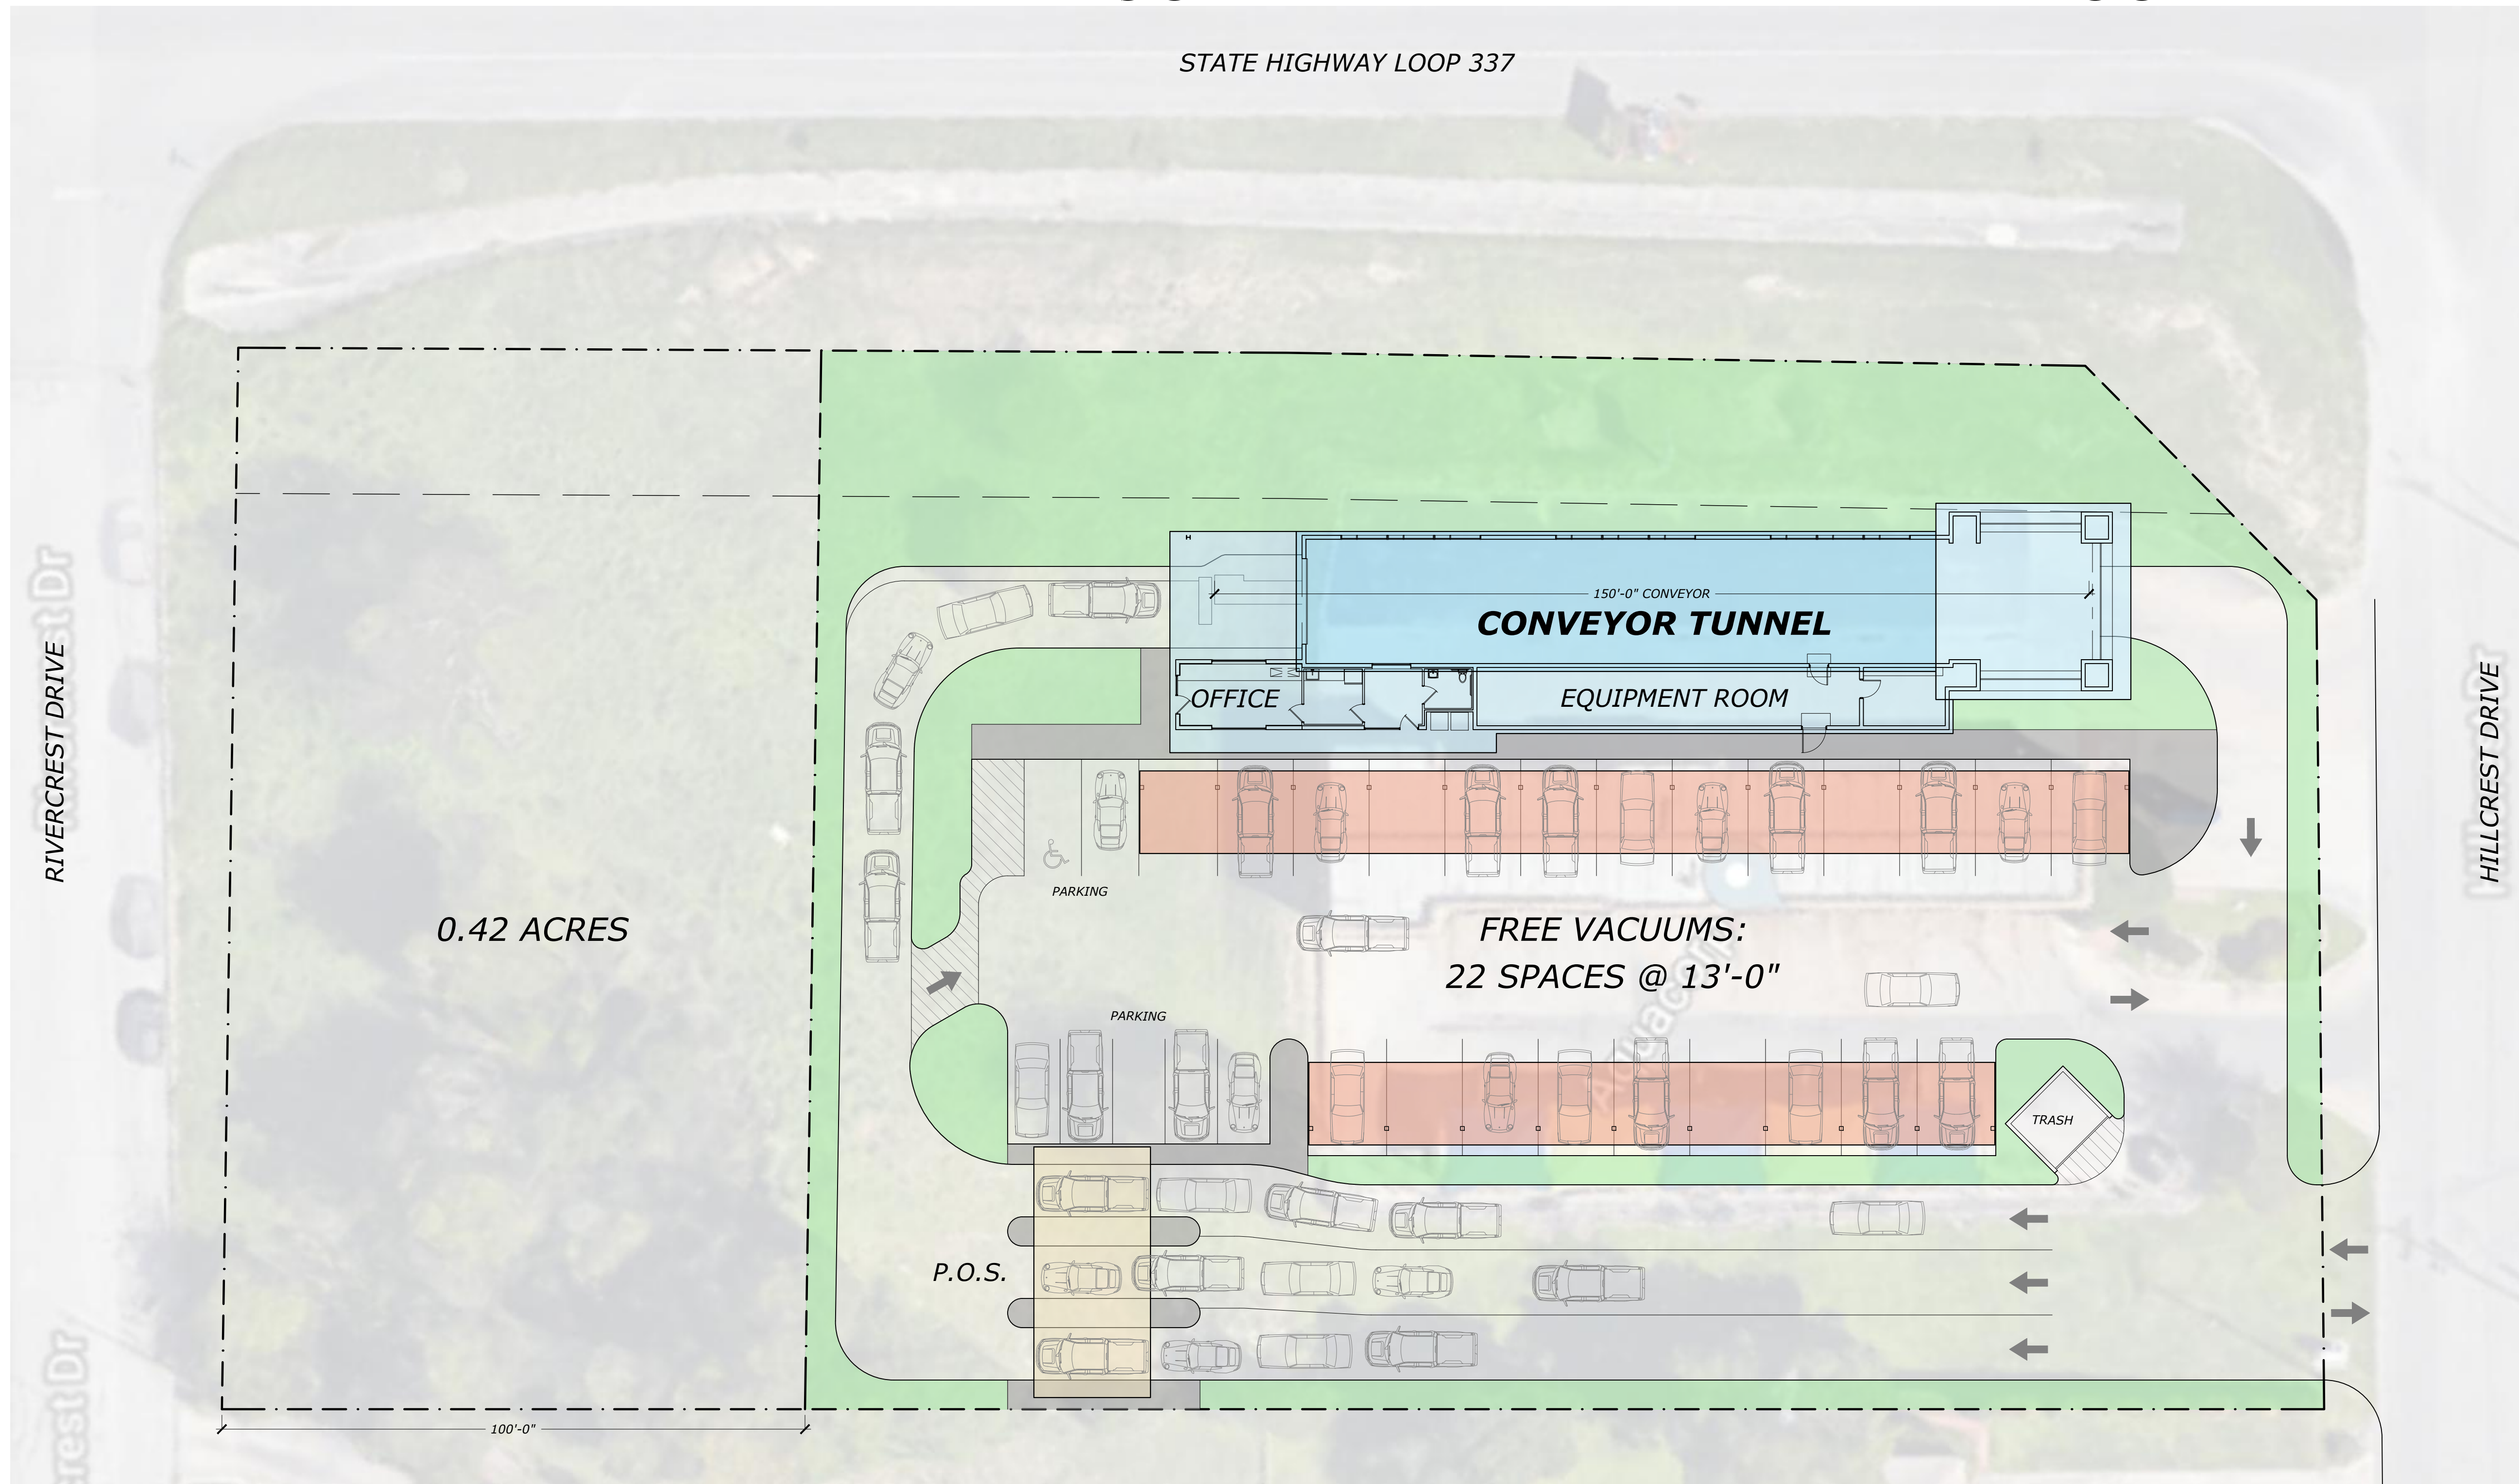

B5 Site Imagery (Google Maps)
Scale: N.T.S.

B7 Site Location
Scale: N.T.S.

F7 Site Layout
Scale: 1/16" = 1'

BIG MAN Washes
THE COMPLETE CAR WASH COMPANY
3421 S. Briery Road
Irving, Texas 75060
(972) 986-7239
www.bigmanwashes.com

Drake R. Hitchcock, Architect
TX Registration # 21450

PRELIMINARY NOT FOR CONSTRUCTION

These Drawings are incomplete and may not be used for regulatory approval, permit, or construction.

Big League Car Wash #2

1293 Hillcrest Drive
New Braunfels, Texas 78130

REVISIONS		
No.	DATE	NOTE

Drawn by: D.H.
Checked by: ----
Project No: ----
Date: January 11, 2019

Site Layout & Feasibility

Sheet:
CW 0.1