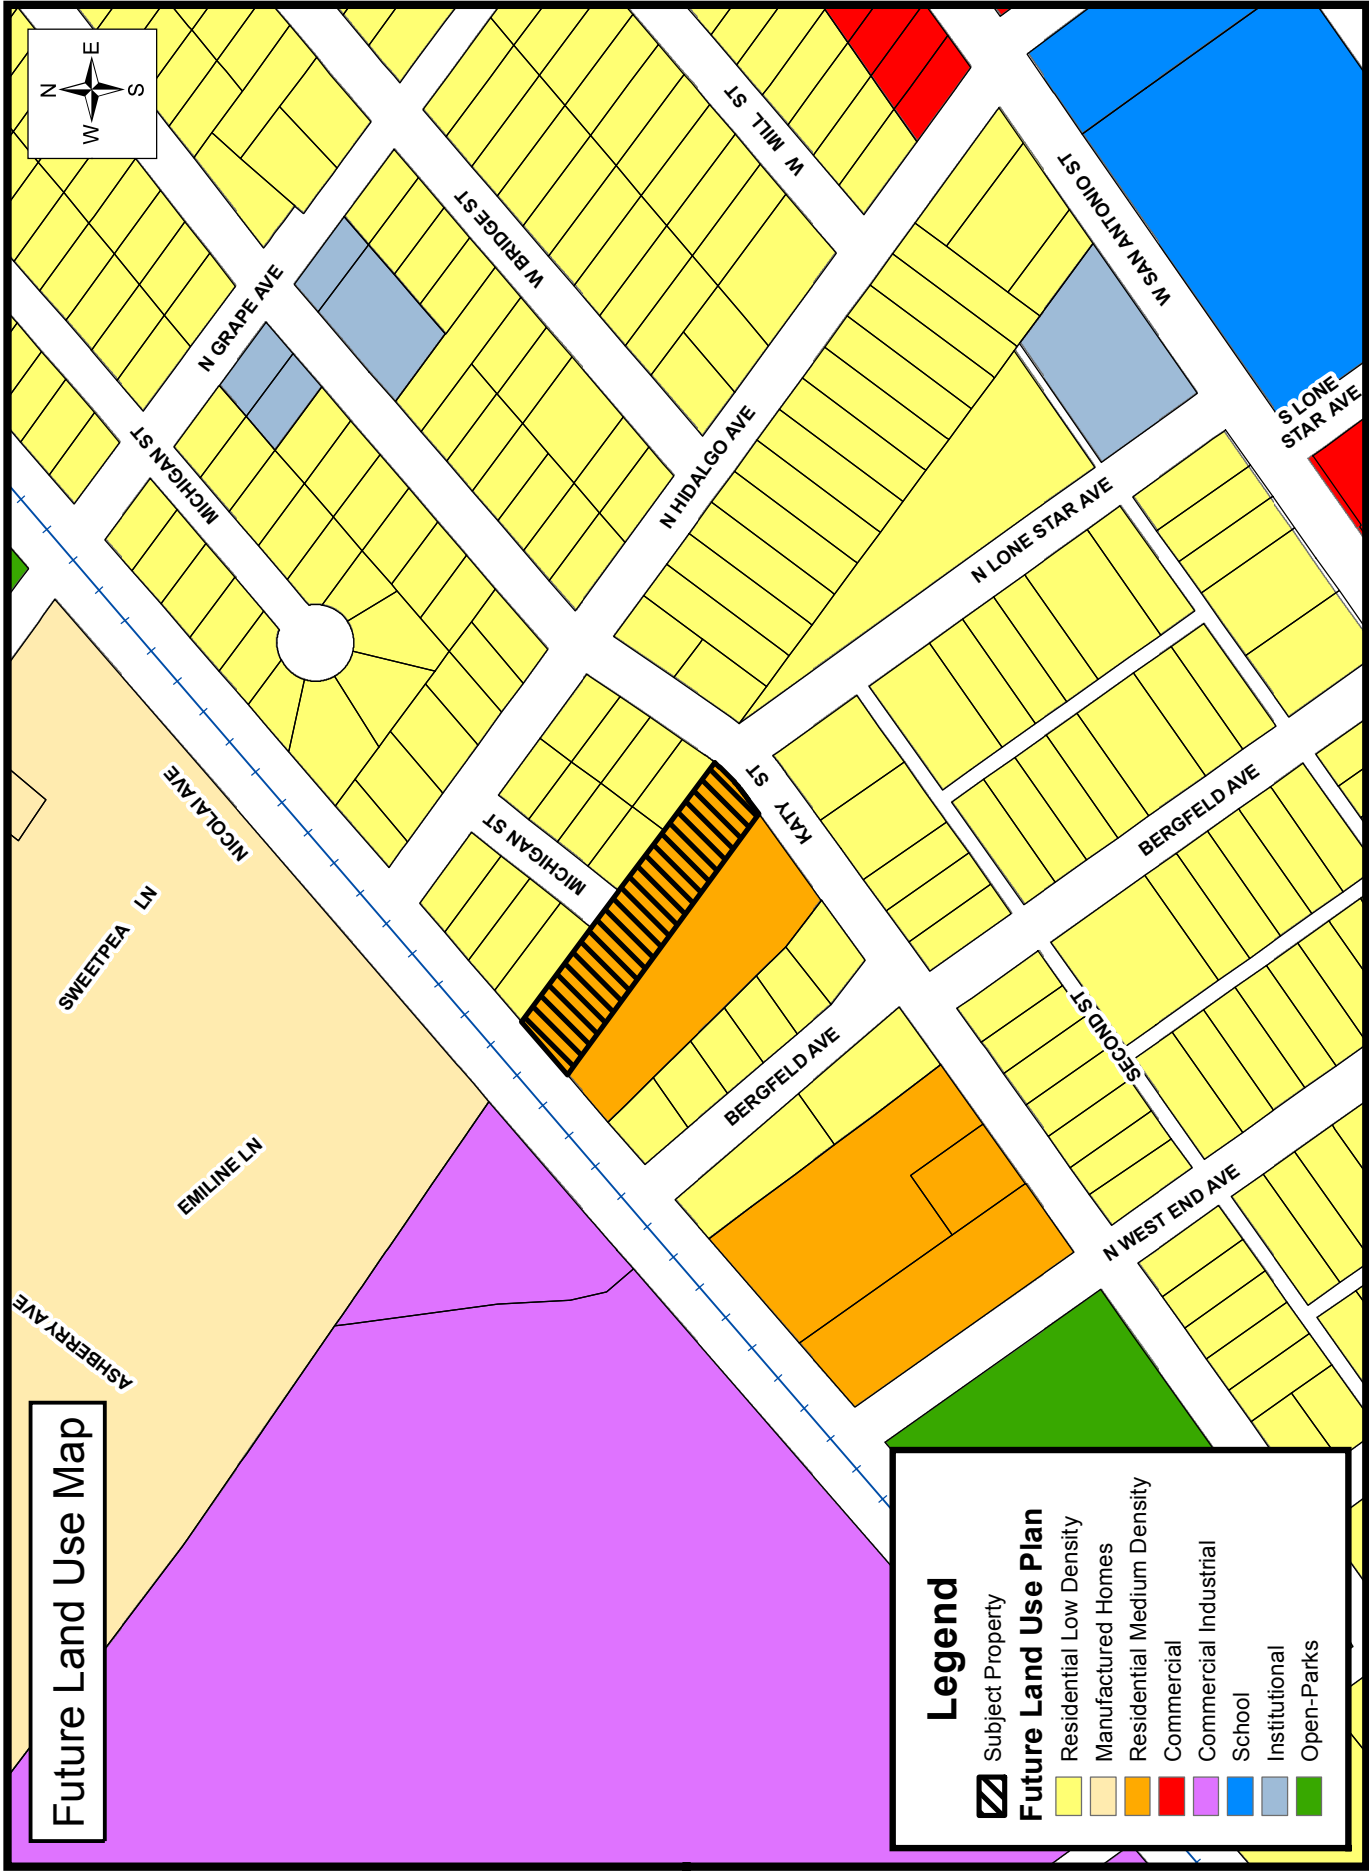

Zoning Map

Legend

Zoning

- M-1
- R-1A-6.6
- R-2

PZ-18-006
 2420 Katy Street
 M-1 to ZH-A

Map Created: 3/12/2018

Existing Land Use Map

Legend

-  Subject Property
-  Residential Low Density
-  Residential High Density
-  Commercial
-  Industrial
-  Schools
-  Institution
-  Open
-  Drainage

Existing Land Use

PZ-18-006
 2420 Katy Street
 M-1 to ZH-A

Map Created: 3/22/2018

Future Land Use Map

Legend

- Subject Property
- Future Land Use Plan**
- Residential Low Density
- Manufactured Homes
- Residential Medium Density
- Commercial
- Commercial Industrial
- School
- Institutional
- Open-Parks