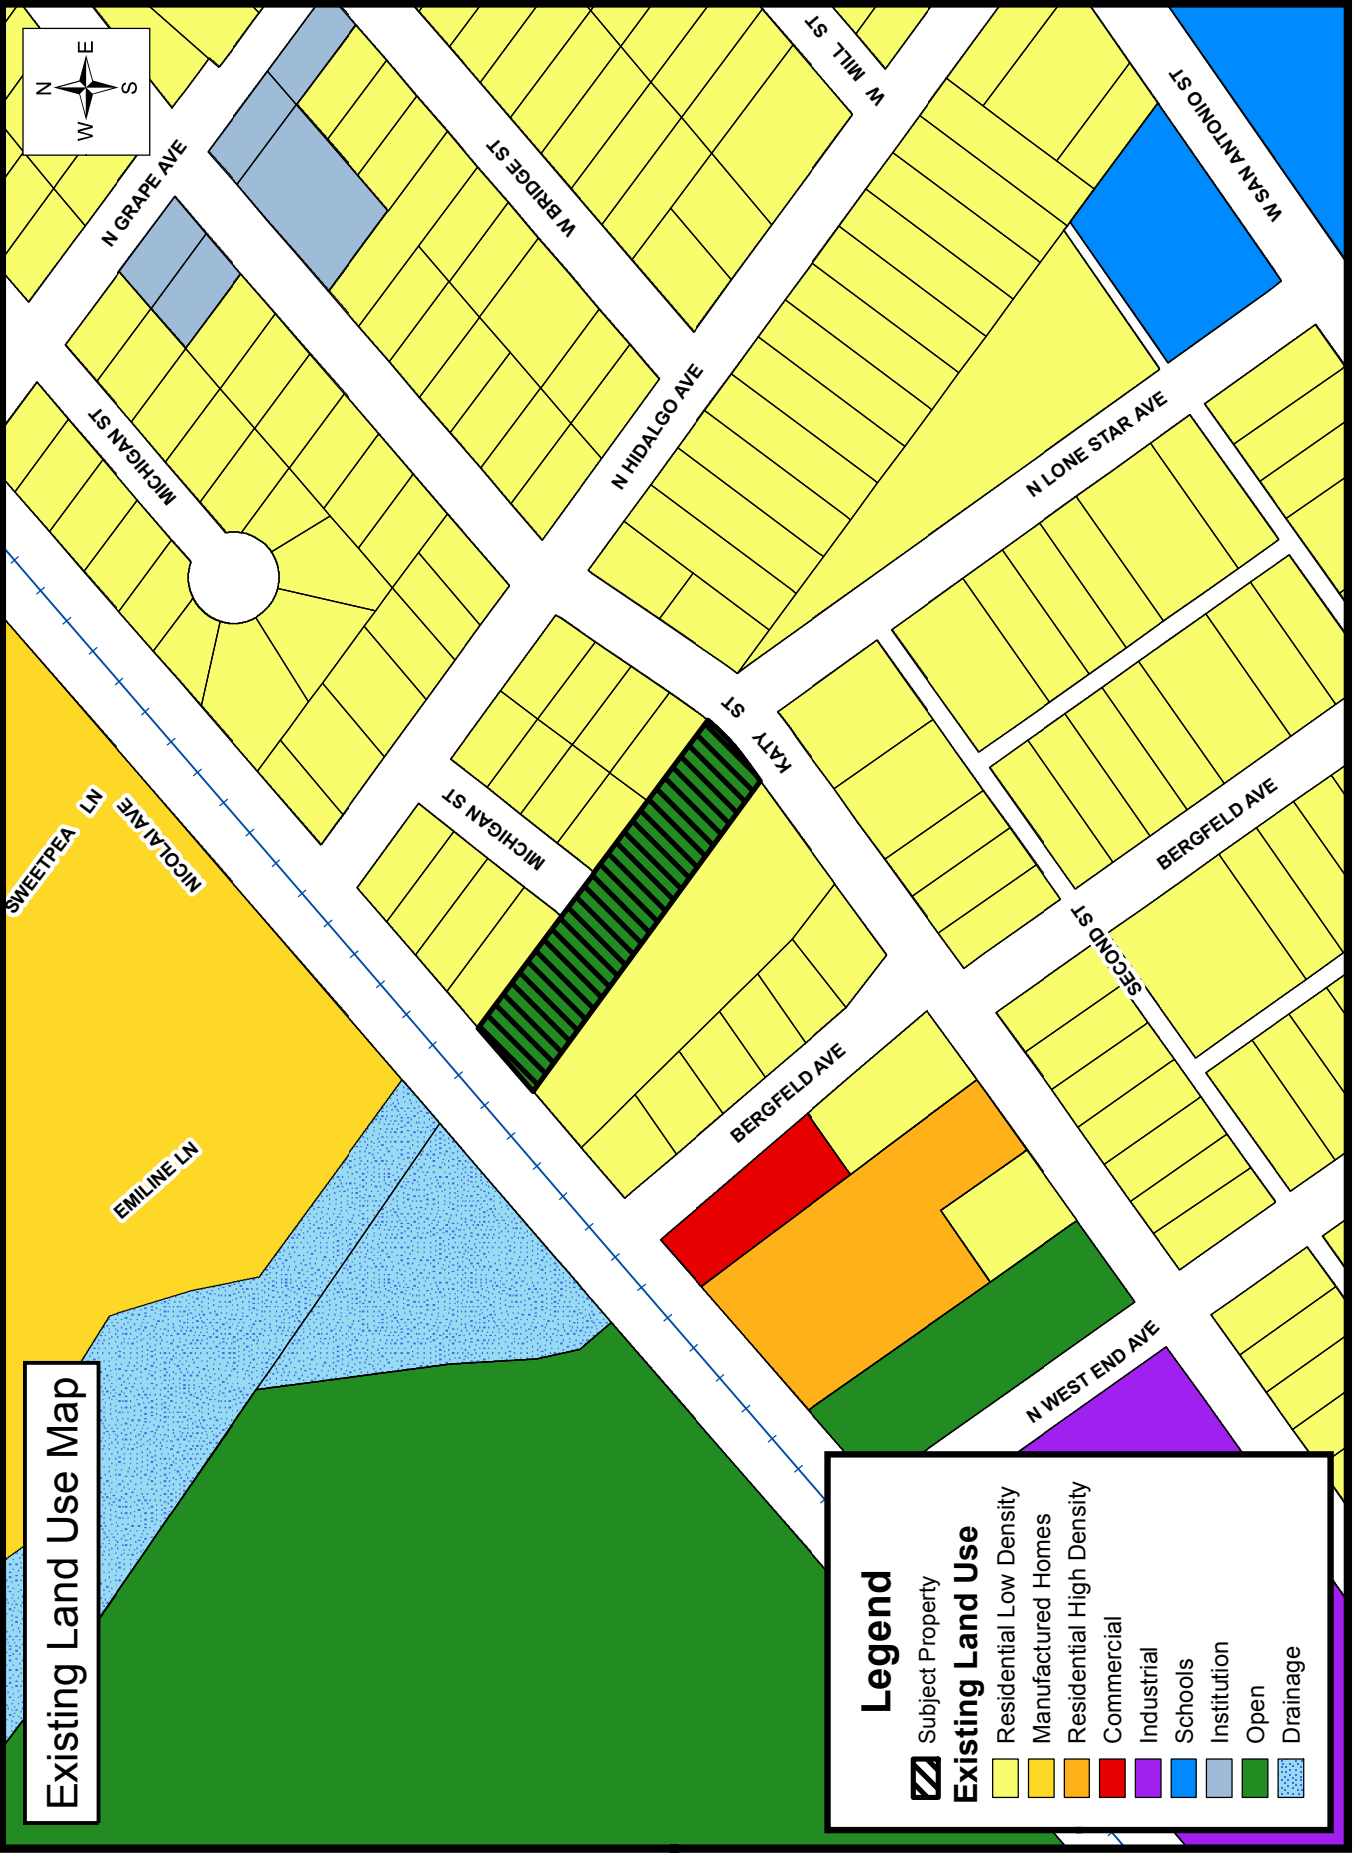

Zoning Map

Legend

Zoning

- M-1
- R-1A-6.6
- R-2

PZ-18-006
 2420 Katy Street
 M-1 to ZH-A

Map Created: 3/12/2018

Existing Land Use Map

Legend

-  Subject Property
-  Residential Low Density
-  Residential High Density
-  Commercial
-  Industrial
-  Schools
-  Institution
-  Open
-  Drainage

Existing Land Use

PZ-18-006
 2420 Katy Street
 M-1 to ZH-A

Map Created: 3/22/2018

Future Land Use Map

Legend

- Subject Property
- Future Land Use Plan**
- Residential Low Density
- Manufactured Homes
- Residential Medium Density
- Commercial
- Commercial Industrial
- School
- Institutional
- Open-Parks