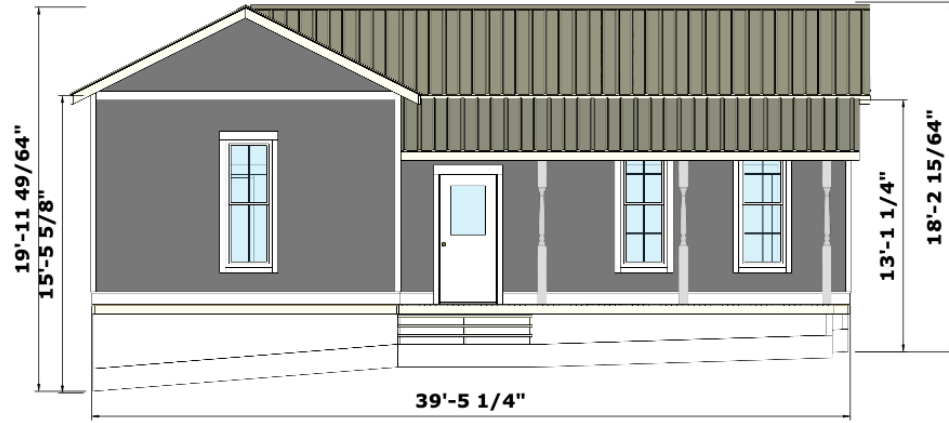

UPDATE 4-28-2026

FRONT ELEVATION

REAR ELEVATION

REMODEL	JK OWENS CONSTRUCTION
	OWNER:
ADDRESS	DOCUMENT
DRAWN BY: JASON OWENS	DATE: MARCH 15, 2026
IO ARROW DESIGN	

A1.01

SITE PLAN & FLOOR PLAN