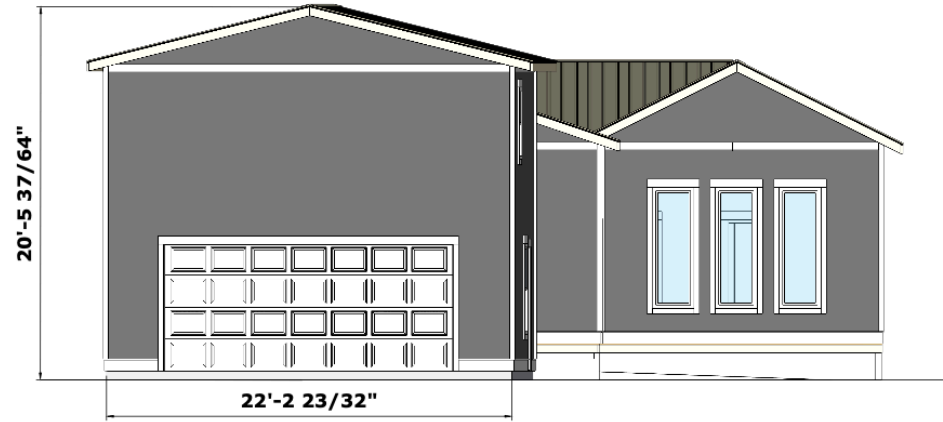

UPDATE 4-28-2026

FRONT ELEVATION

REAR ELEVATION

REMODEL	JK OWENS CONSTRUCTION
	OWNER:
ADDRESS	DOCUMENT
DRAWN BY: JASON OWENS	DATE: MARCH 15, 2026
IO ARROW DESIGN	

A1.01

SITE PLAN & FLOOR PLAN