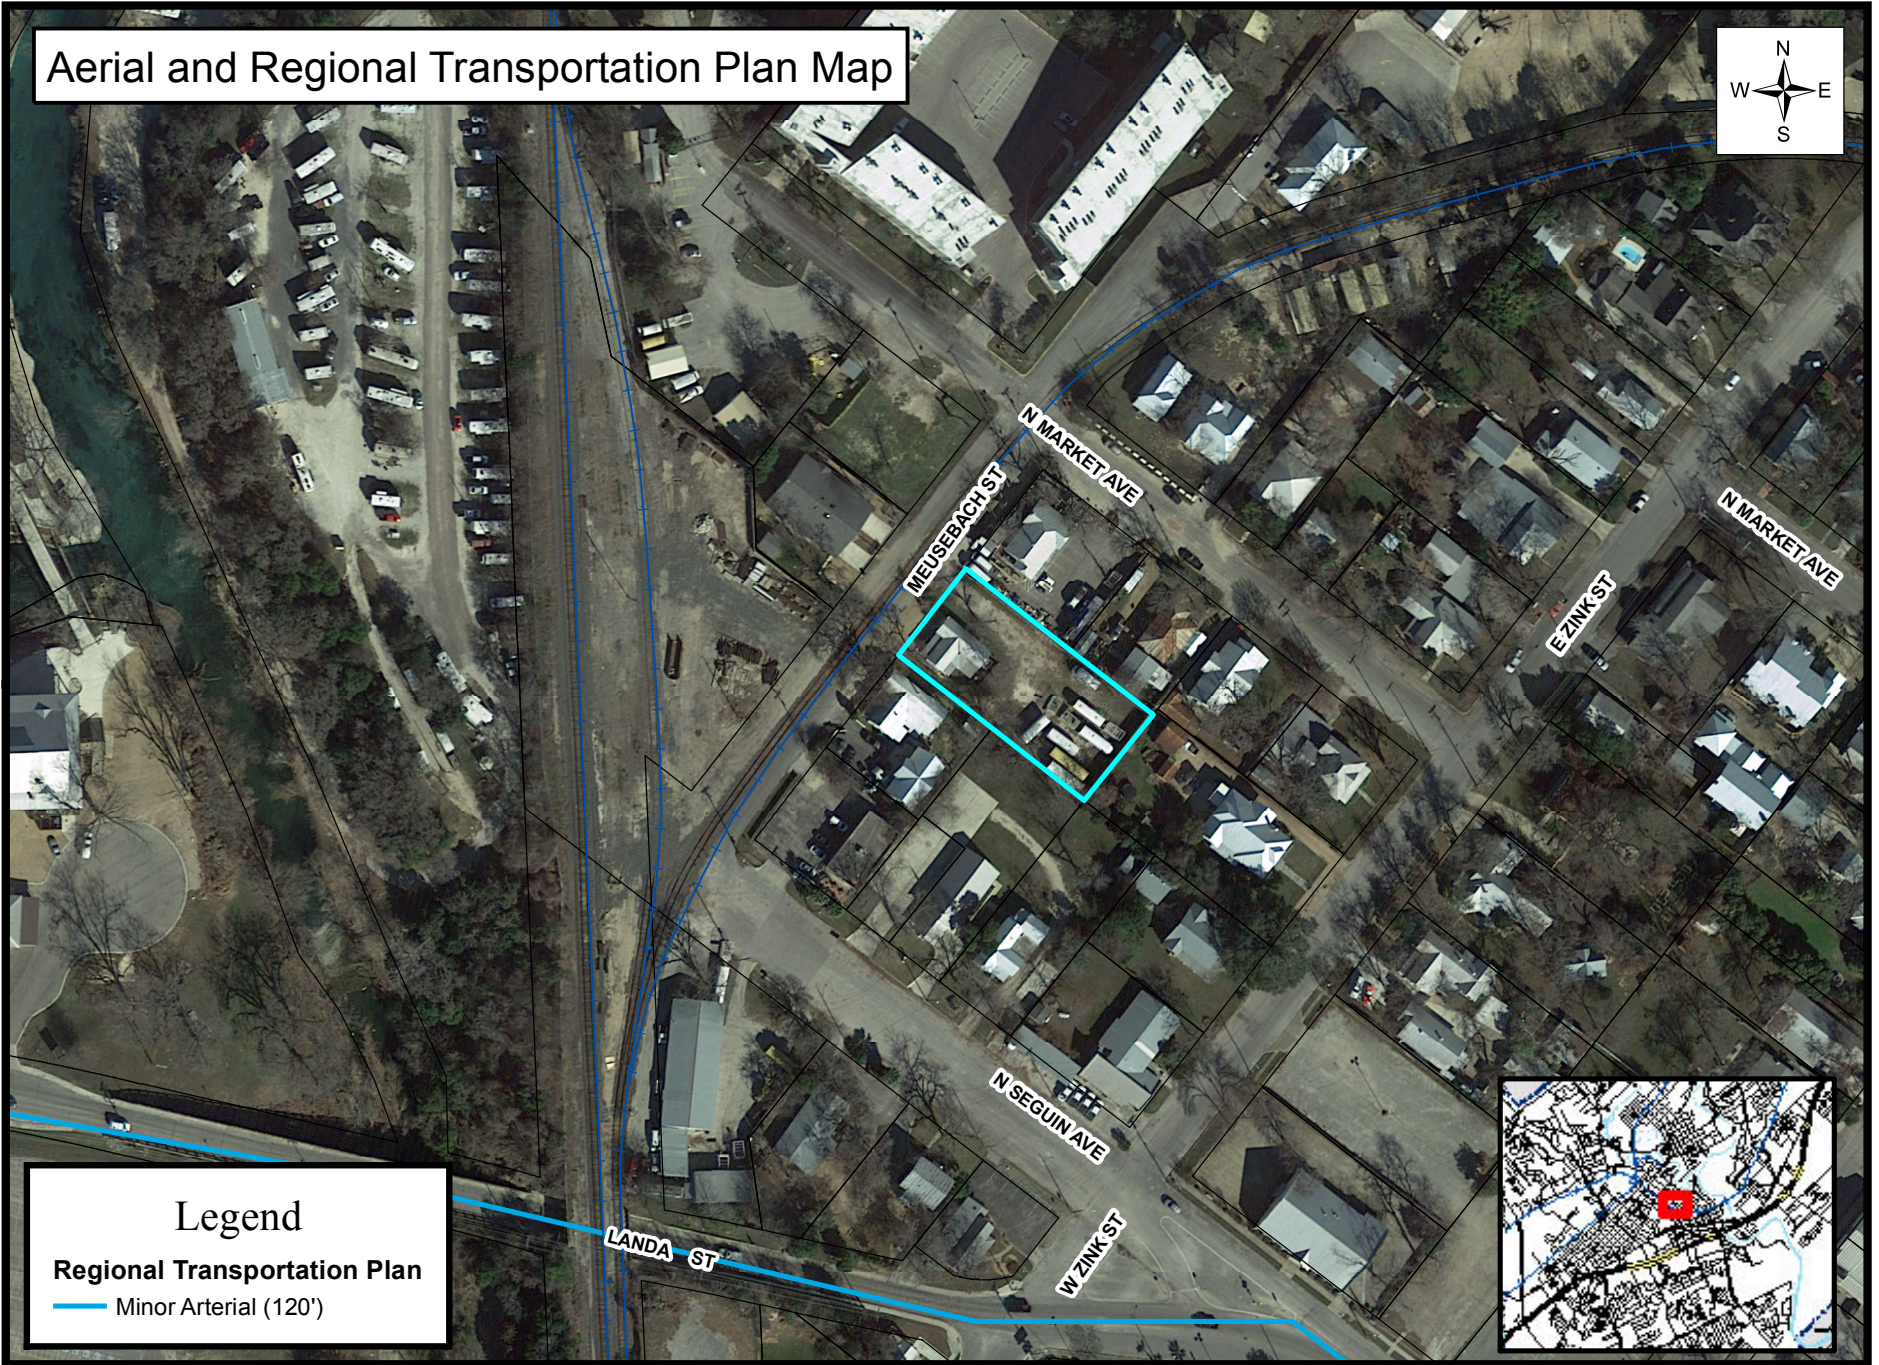

Aerial and Regional Transportation Plan Map

Legend

Regional Transportation Plan

— Minor Arterial (120')