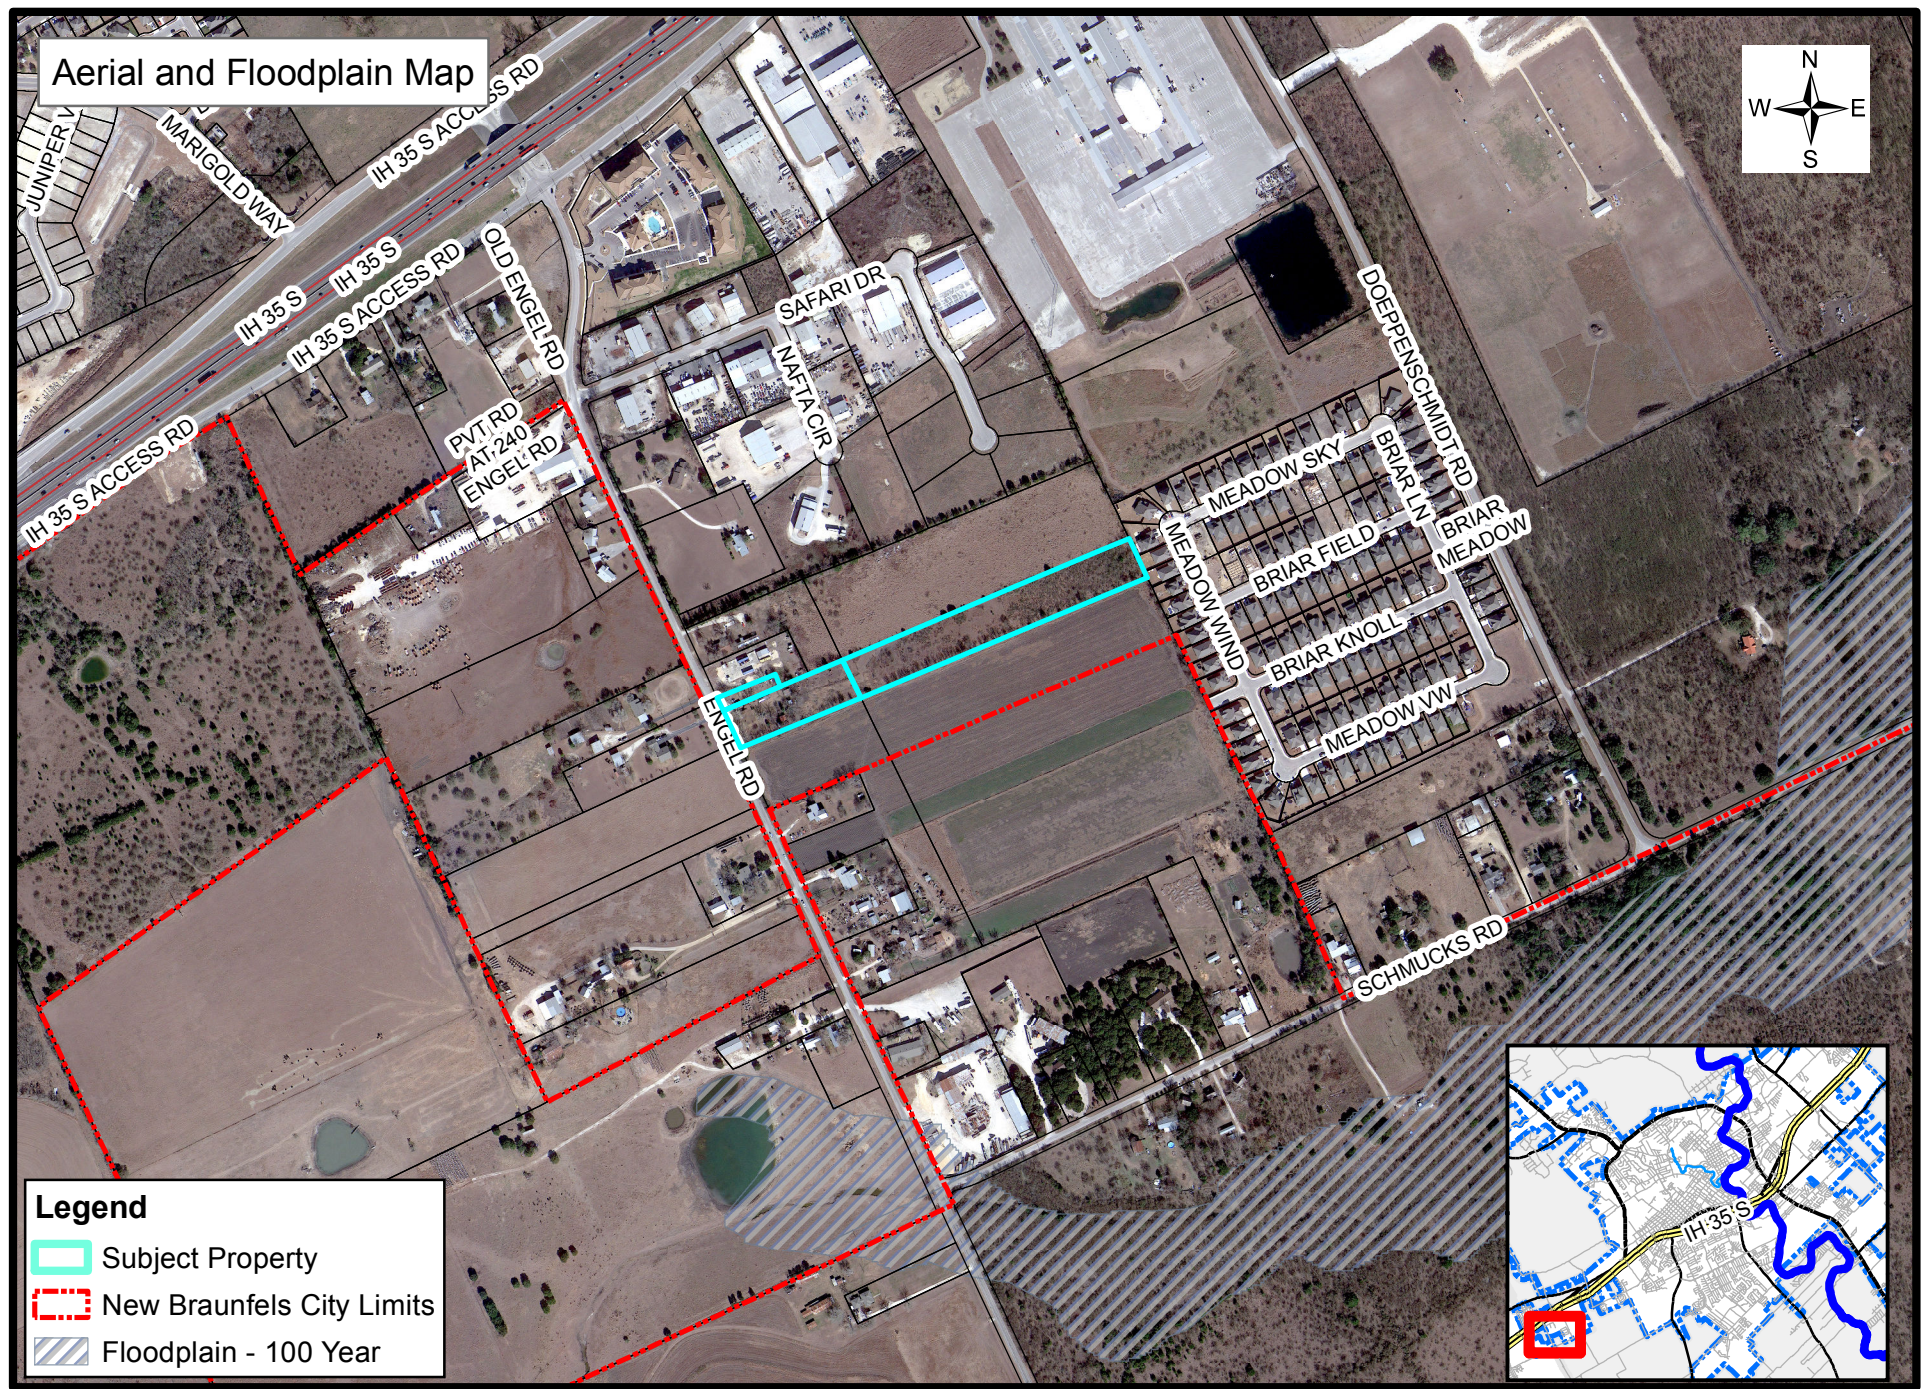

Aerial and Floodplain Map

Legend

-  Subject Property
-  New Braunfels City Limits
-  Floodplain - 100 Year

PZ-19-0114
471 & 491 Engel Road
Zone Change from APD to C-1B

Aerial and Close-Up Map

MEADOW SKY
MEADOW WIND

ENGEL RD

Legend

-  Subject Property
-  New Braunfels City Limits
-  Floodplain - 100 Year

PZ-19-0114
471 & 491 Engel Road
Zone Change from APD to C-1B