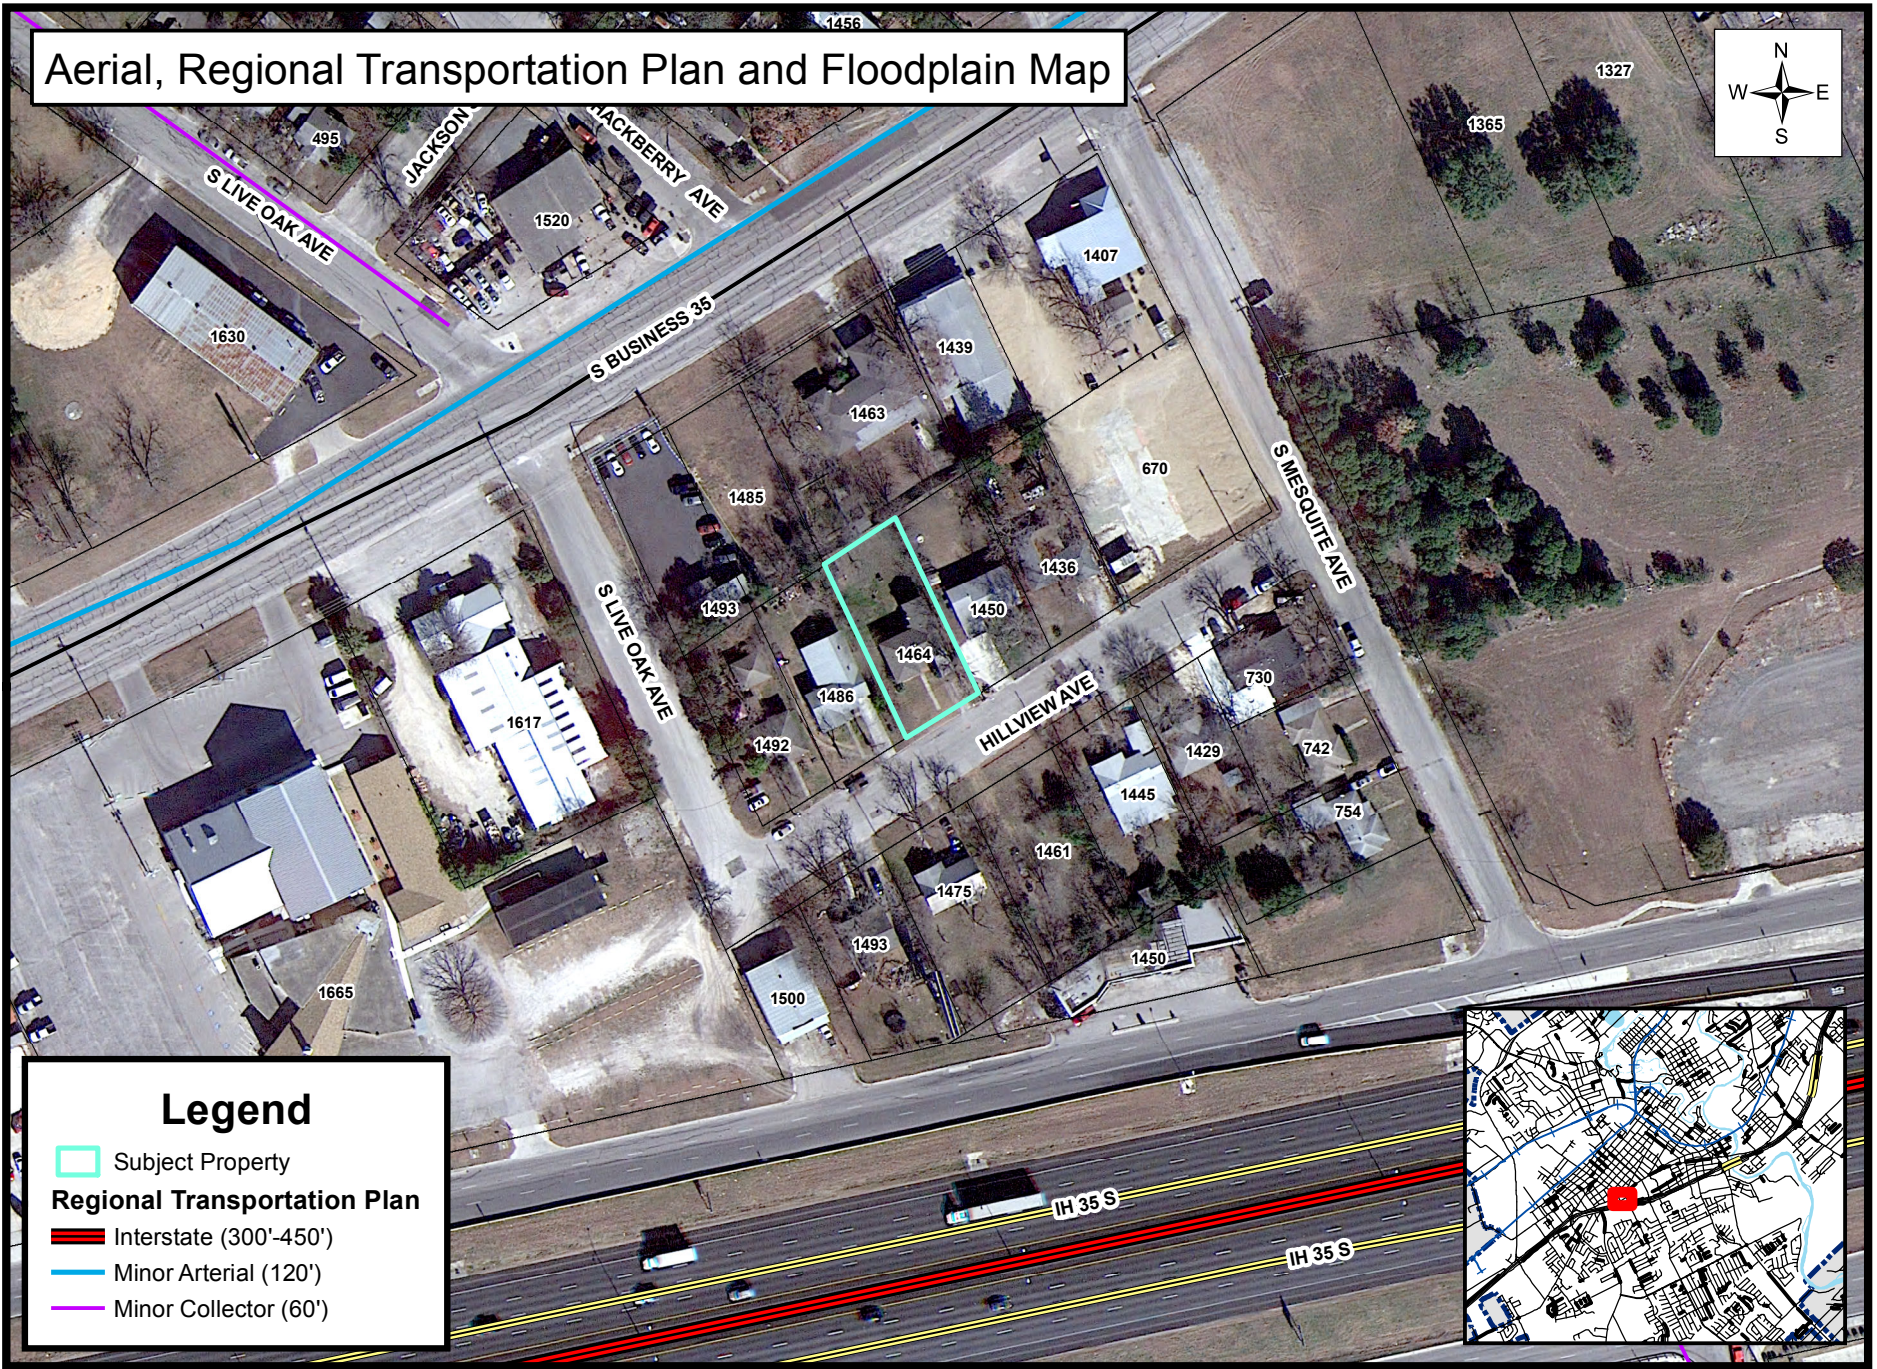

Aerial, Regional Transportation Plan and Floodplain Map

Legend

- Subject Property
- Regional Transportation Plan**
- Interstate (300'-450')
- Minor Arterial (120')
- Minor Collector (60')

Aerial Close-Up