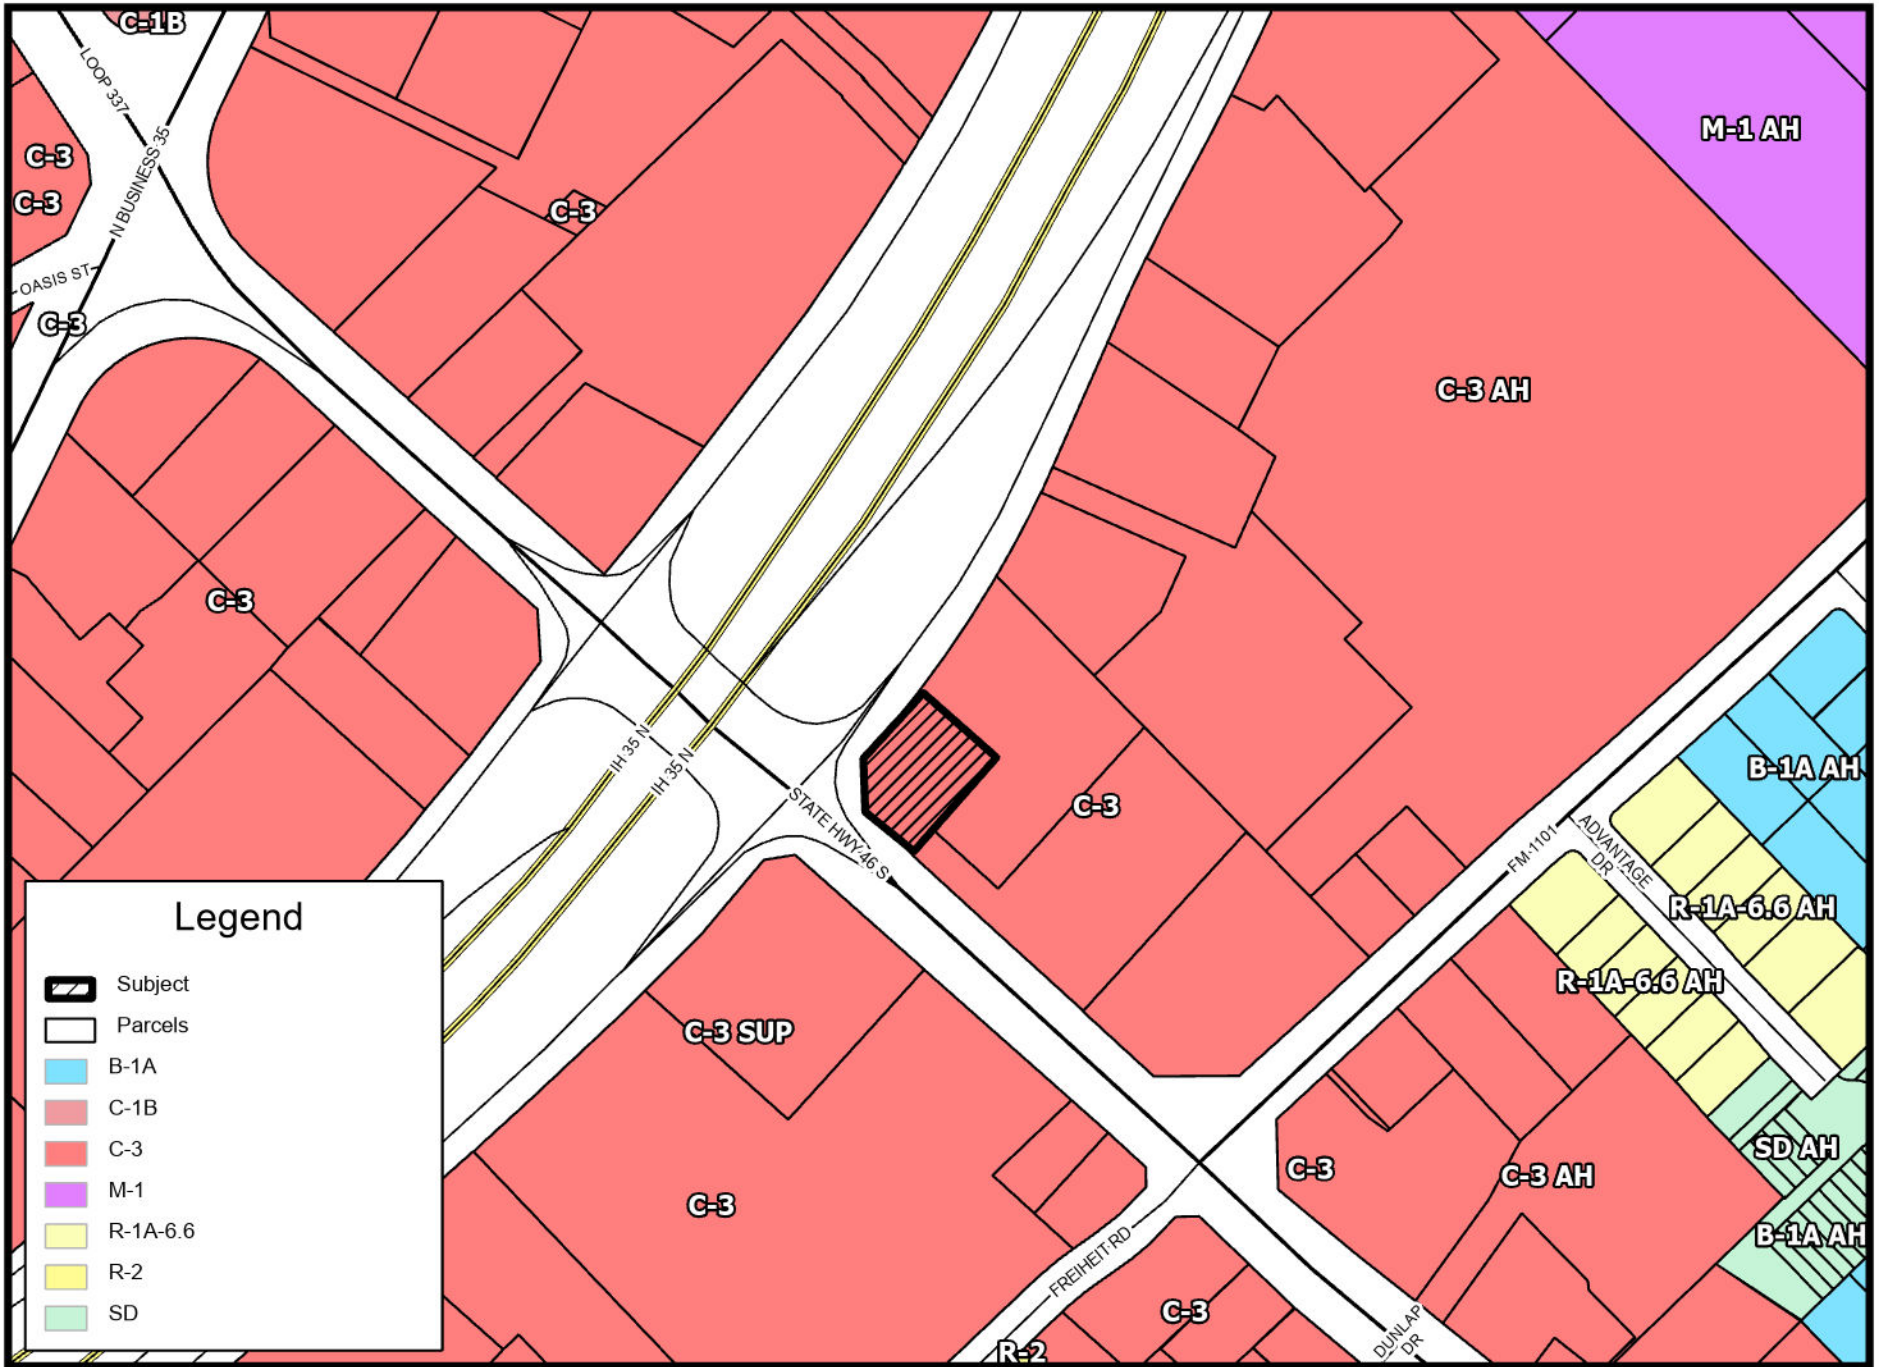

CS24-0305
LAMAR ADVERTISING COMPANY
PROPOSED DEVELOPMENT AGREEMENT
AERIAL