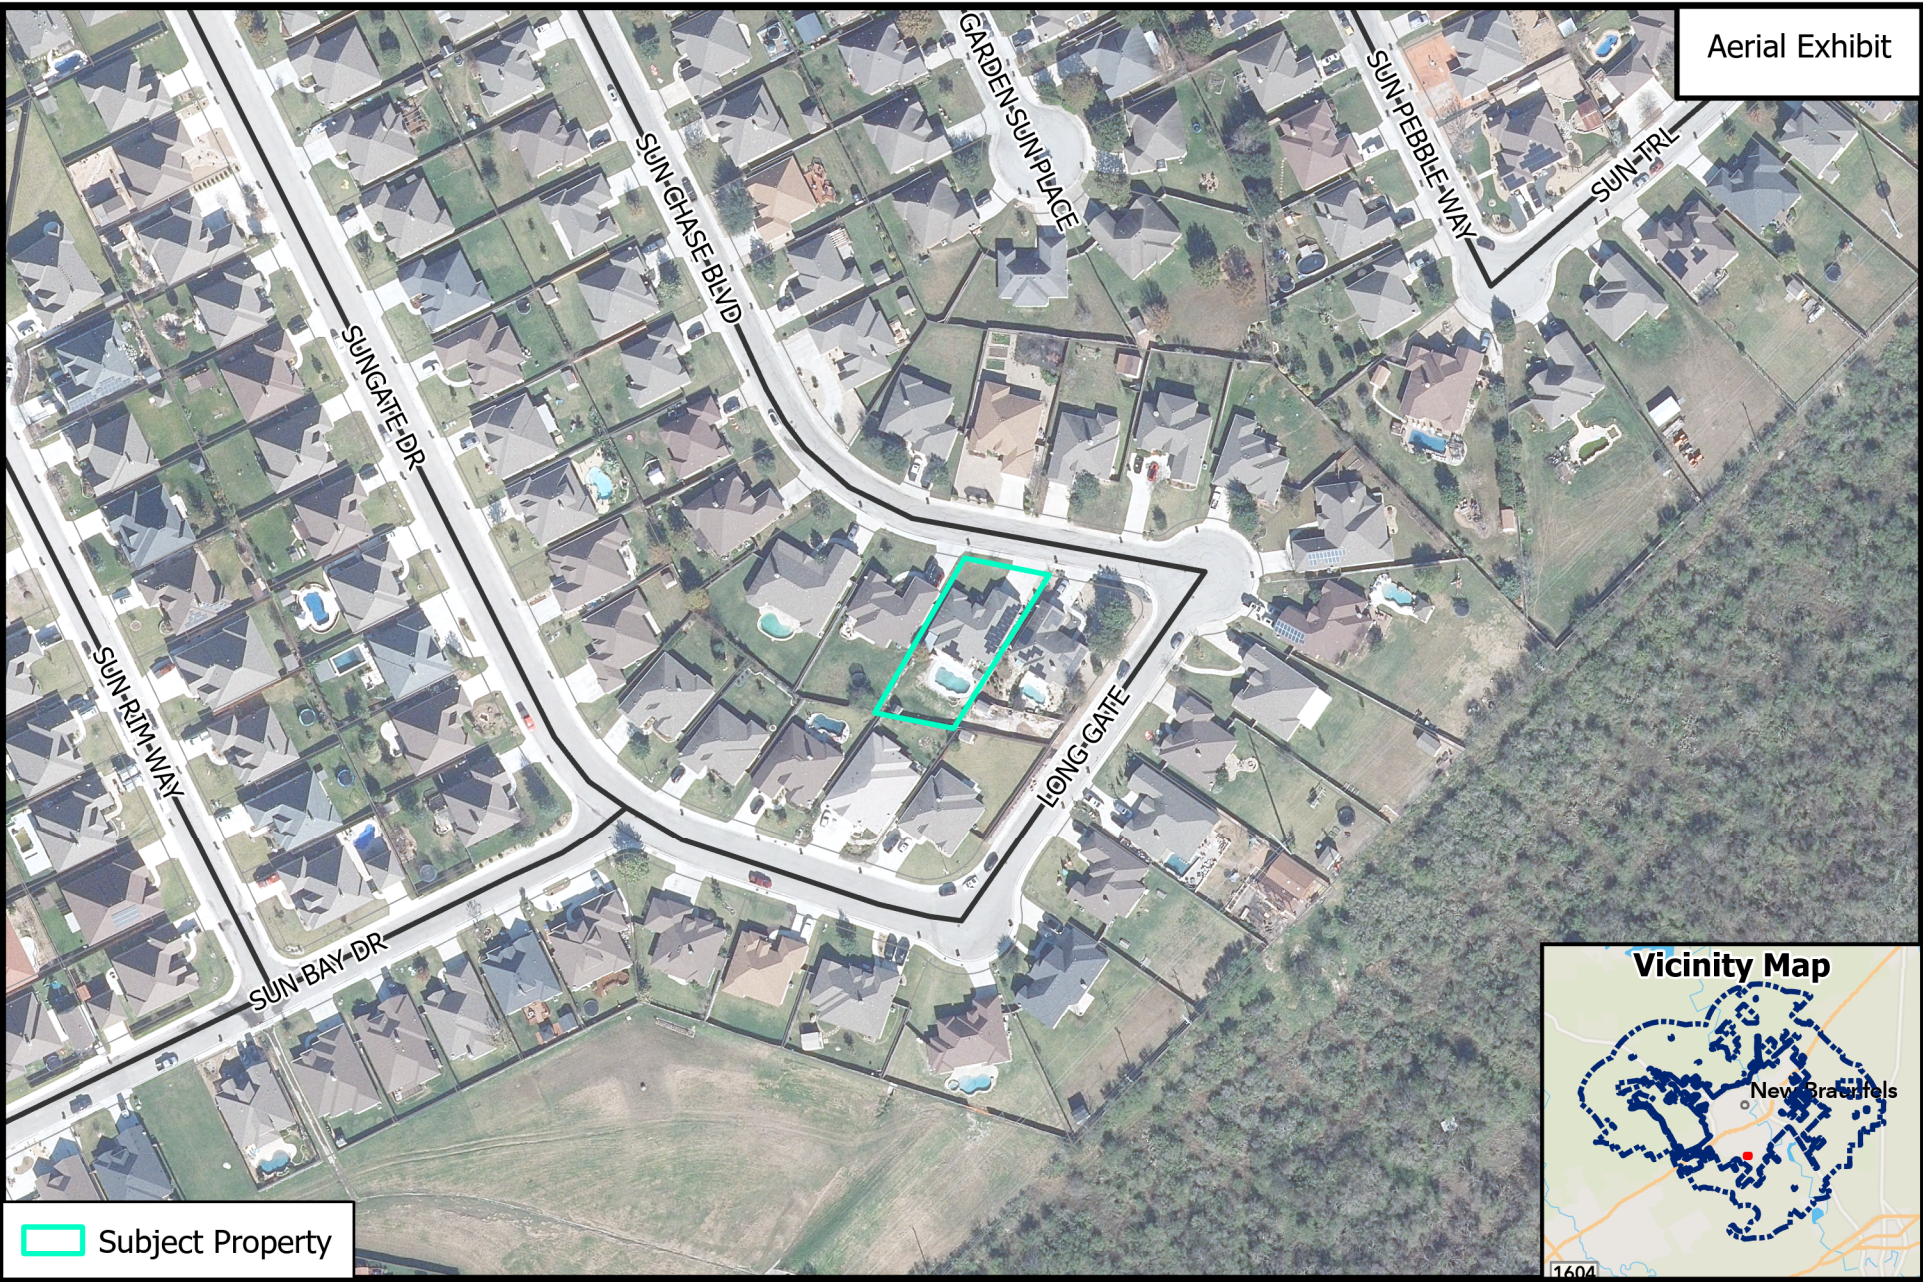

Aerial Exhibit

 Subject Property

ZB24-0010
2286 Sun Chase Blvd

Path: A:\BOA\2024 Cases\ZB24-0010 - 2286 Sun Chase Blvd - Addition\NPH\ZB24-0010.aprx

Source: City of New Braunfels Planning
Date: 10/4/2024

DISCLAIMER: This map and information contained in it were developed exclusively for use by the City of New Braunfels. Any use or reliance on this map by anyone else is at that party's risk and without liability to the City of New Braunfels, its officials or employees for any discrepancies, errors, or variances which may exist.