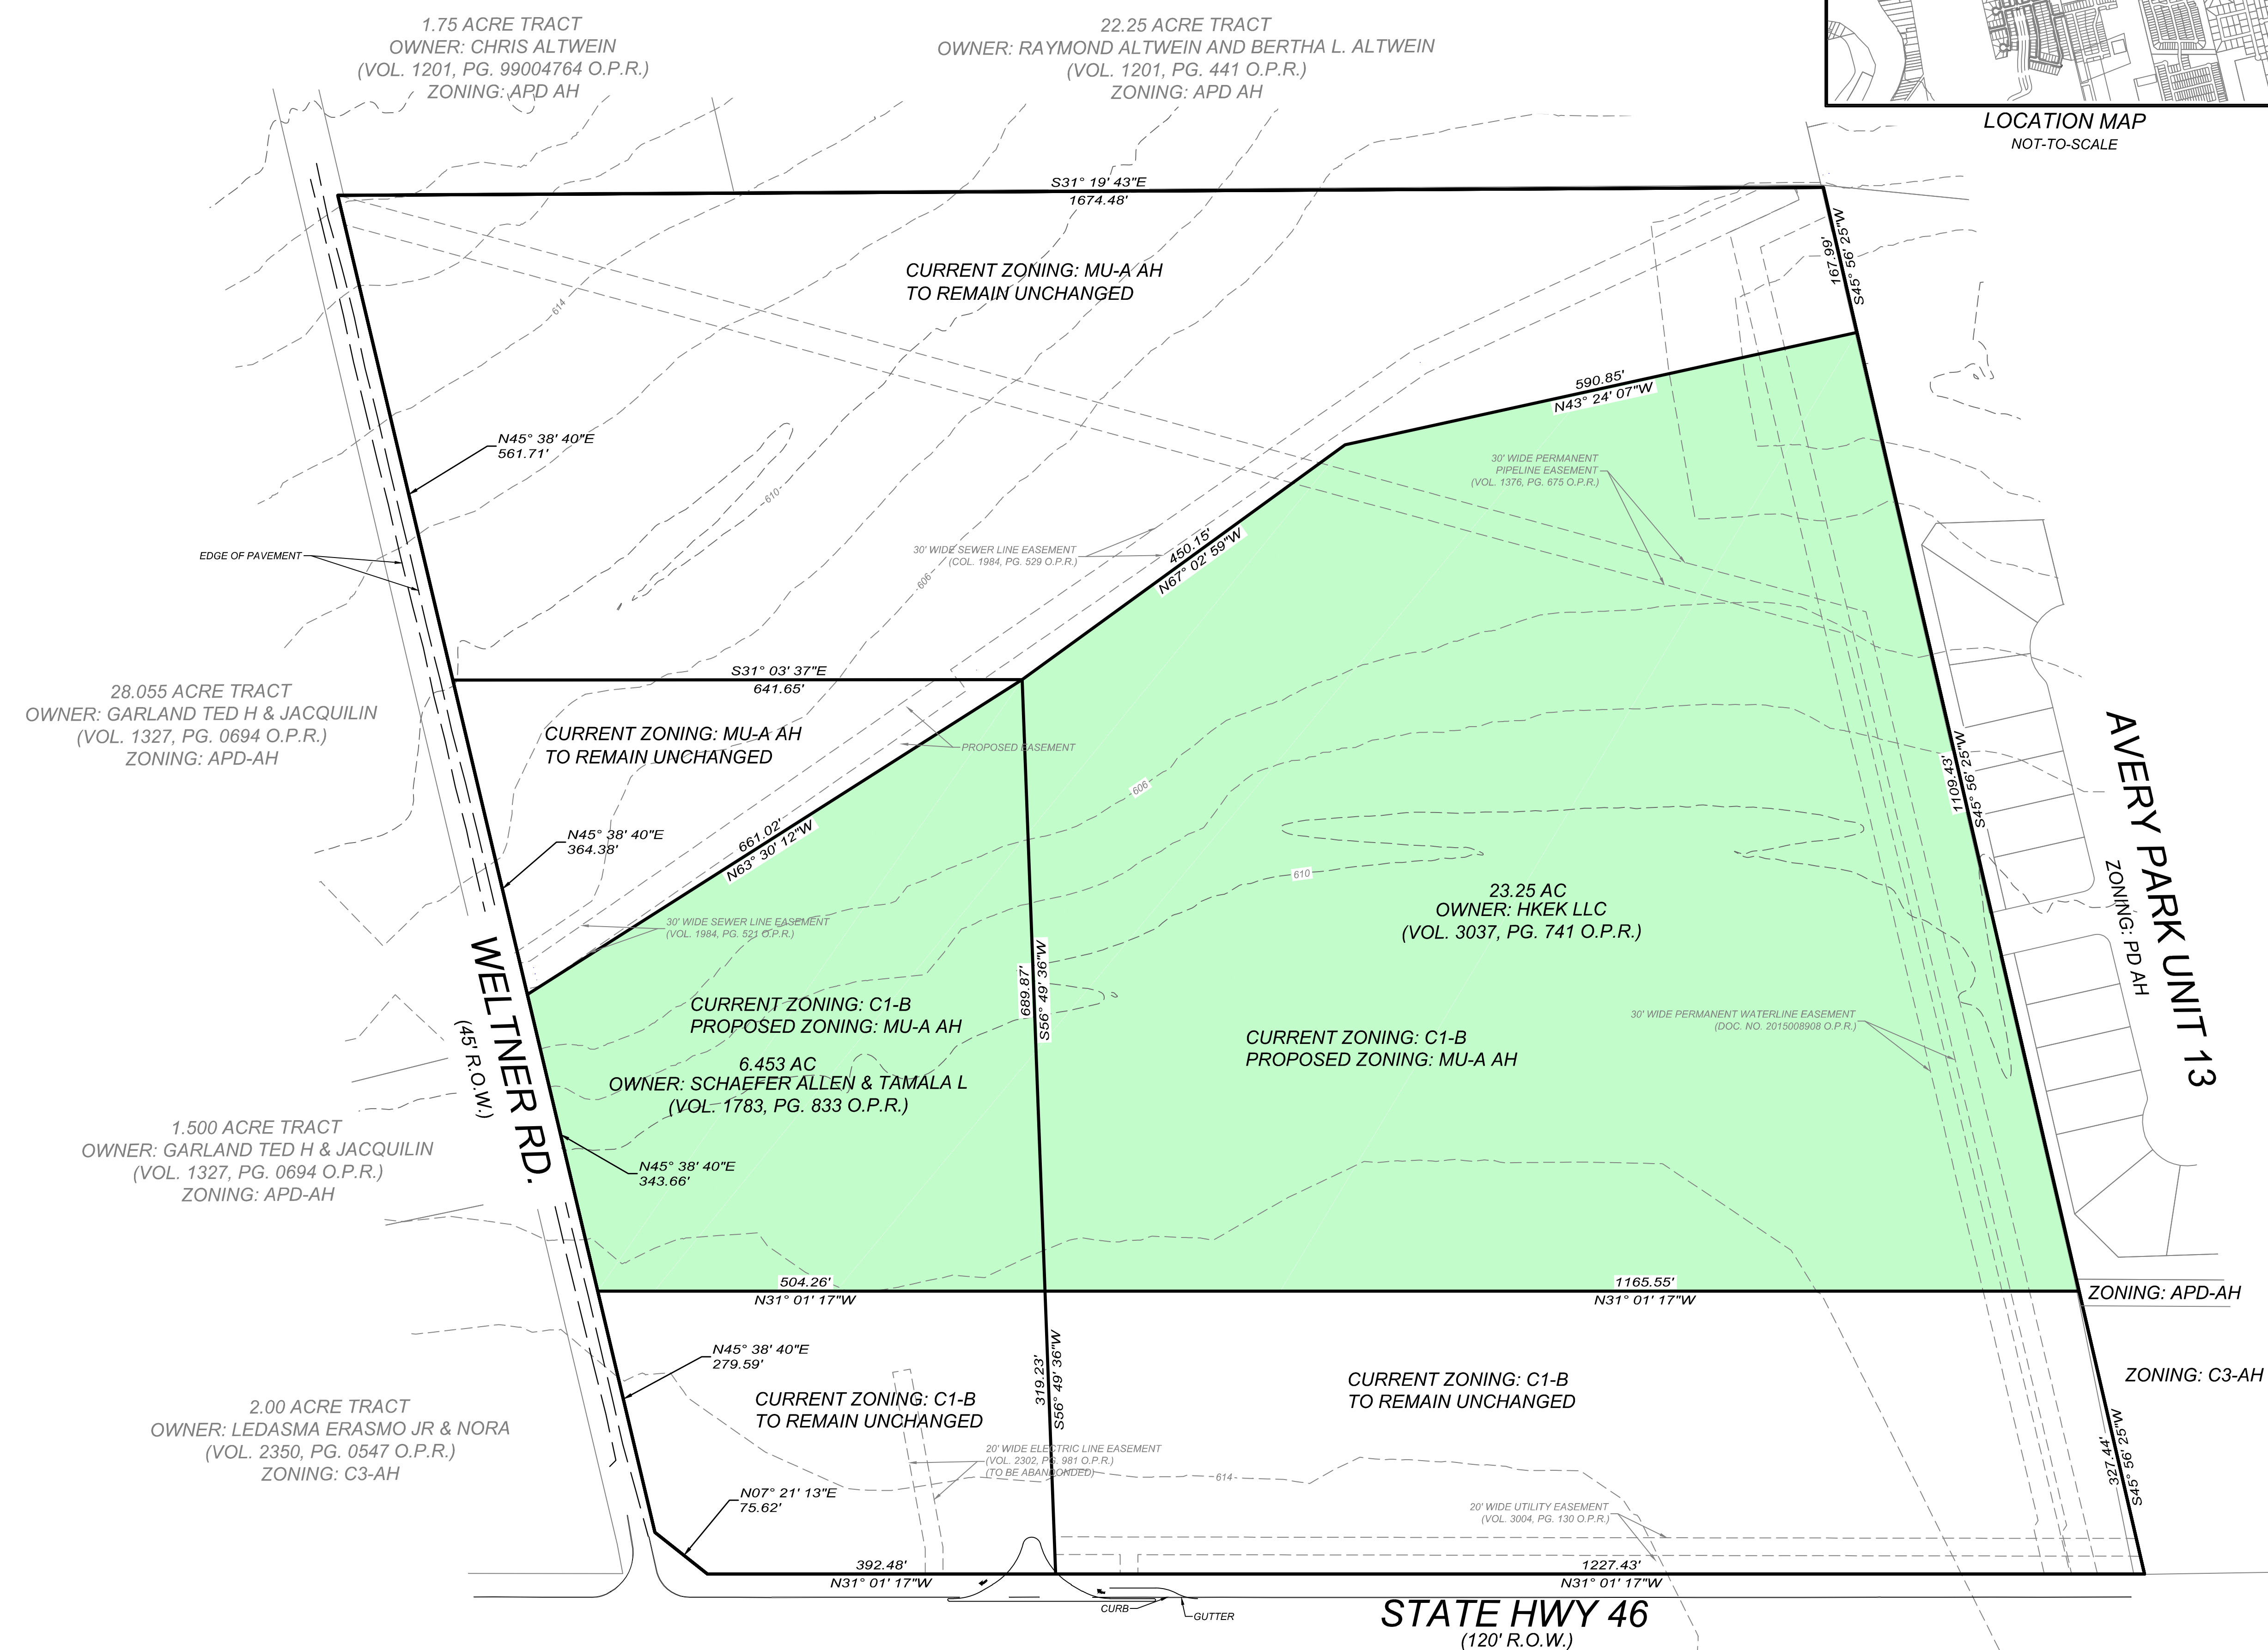

ISSUE DATE
 REVISIONS

KOHNENBERG 60-ac TRACT
 NEW BRAUNFELS, TX
PROPOSED ZONING CHANGE EXHIBIT

AVERY PARK UNIT 13
 ZONING: PD AH

Date: Aug 28, 2024, 10:58am User: idr_mjleem
 File: U:\Projects\1018\1018-01-01\Design\Exhibits\CAD\PROPOSED ZONING CHANGE EXHIBIT_240726.dwg