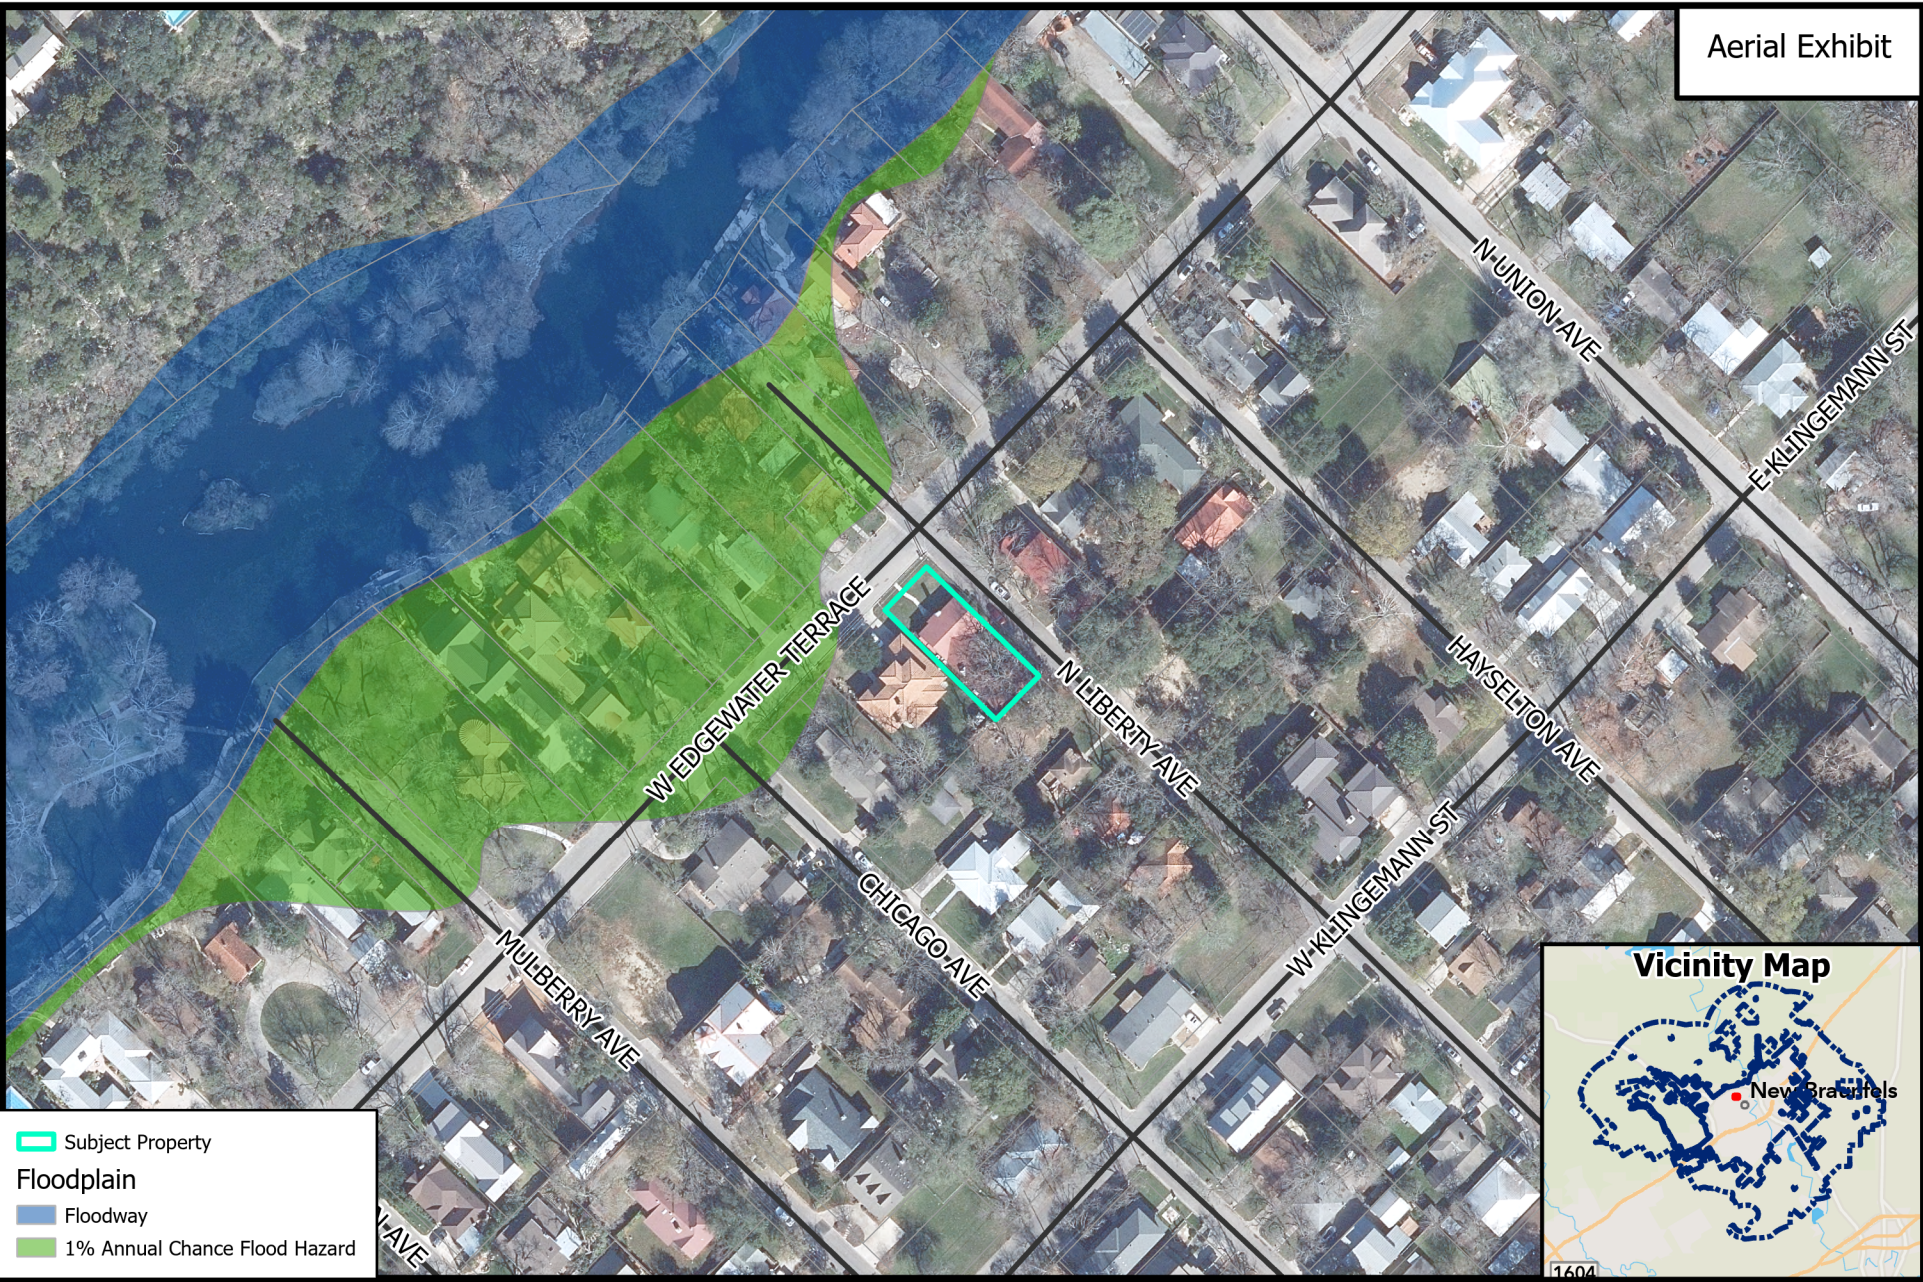

Aerial Exhibit

**Legend**

- Subject Property
- Floodplain**
- Floodway
- 1% Annual Chance Flood Hazard

**ZB24-0012**  
**315 W Edgewater Terrace**

Path: A:\BOA\2024 Cases\ZB24-0012 - 315 W Edgewater Terrace - Setback

Source: City of New Braunfels Planning  
 Date: 11/5/2024

DISCLAIMER: This map and information contained in it were developed exclusively for use by the City of New Braunfels. Any use or reliance on this map by anyone else is at that party's risk and without liability to the City of New Braunfels, its officials or employees for any discrepancies, errors, or variances which may exist.