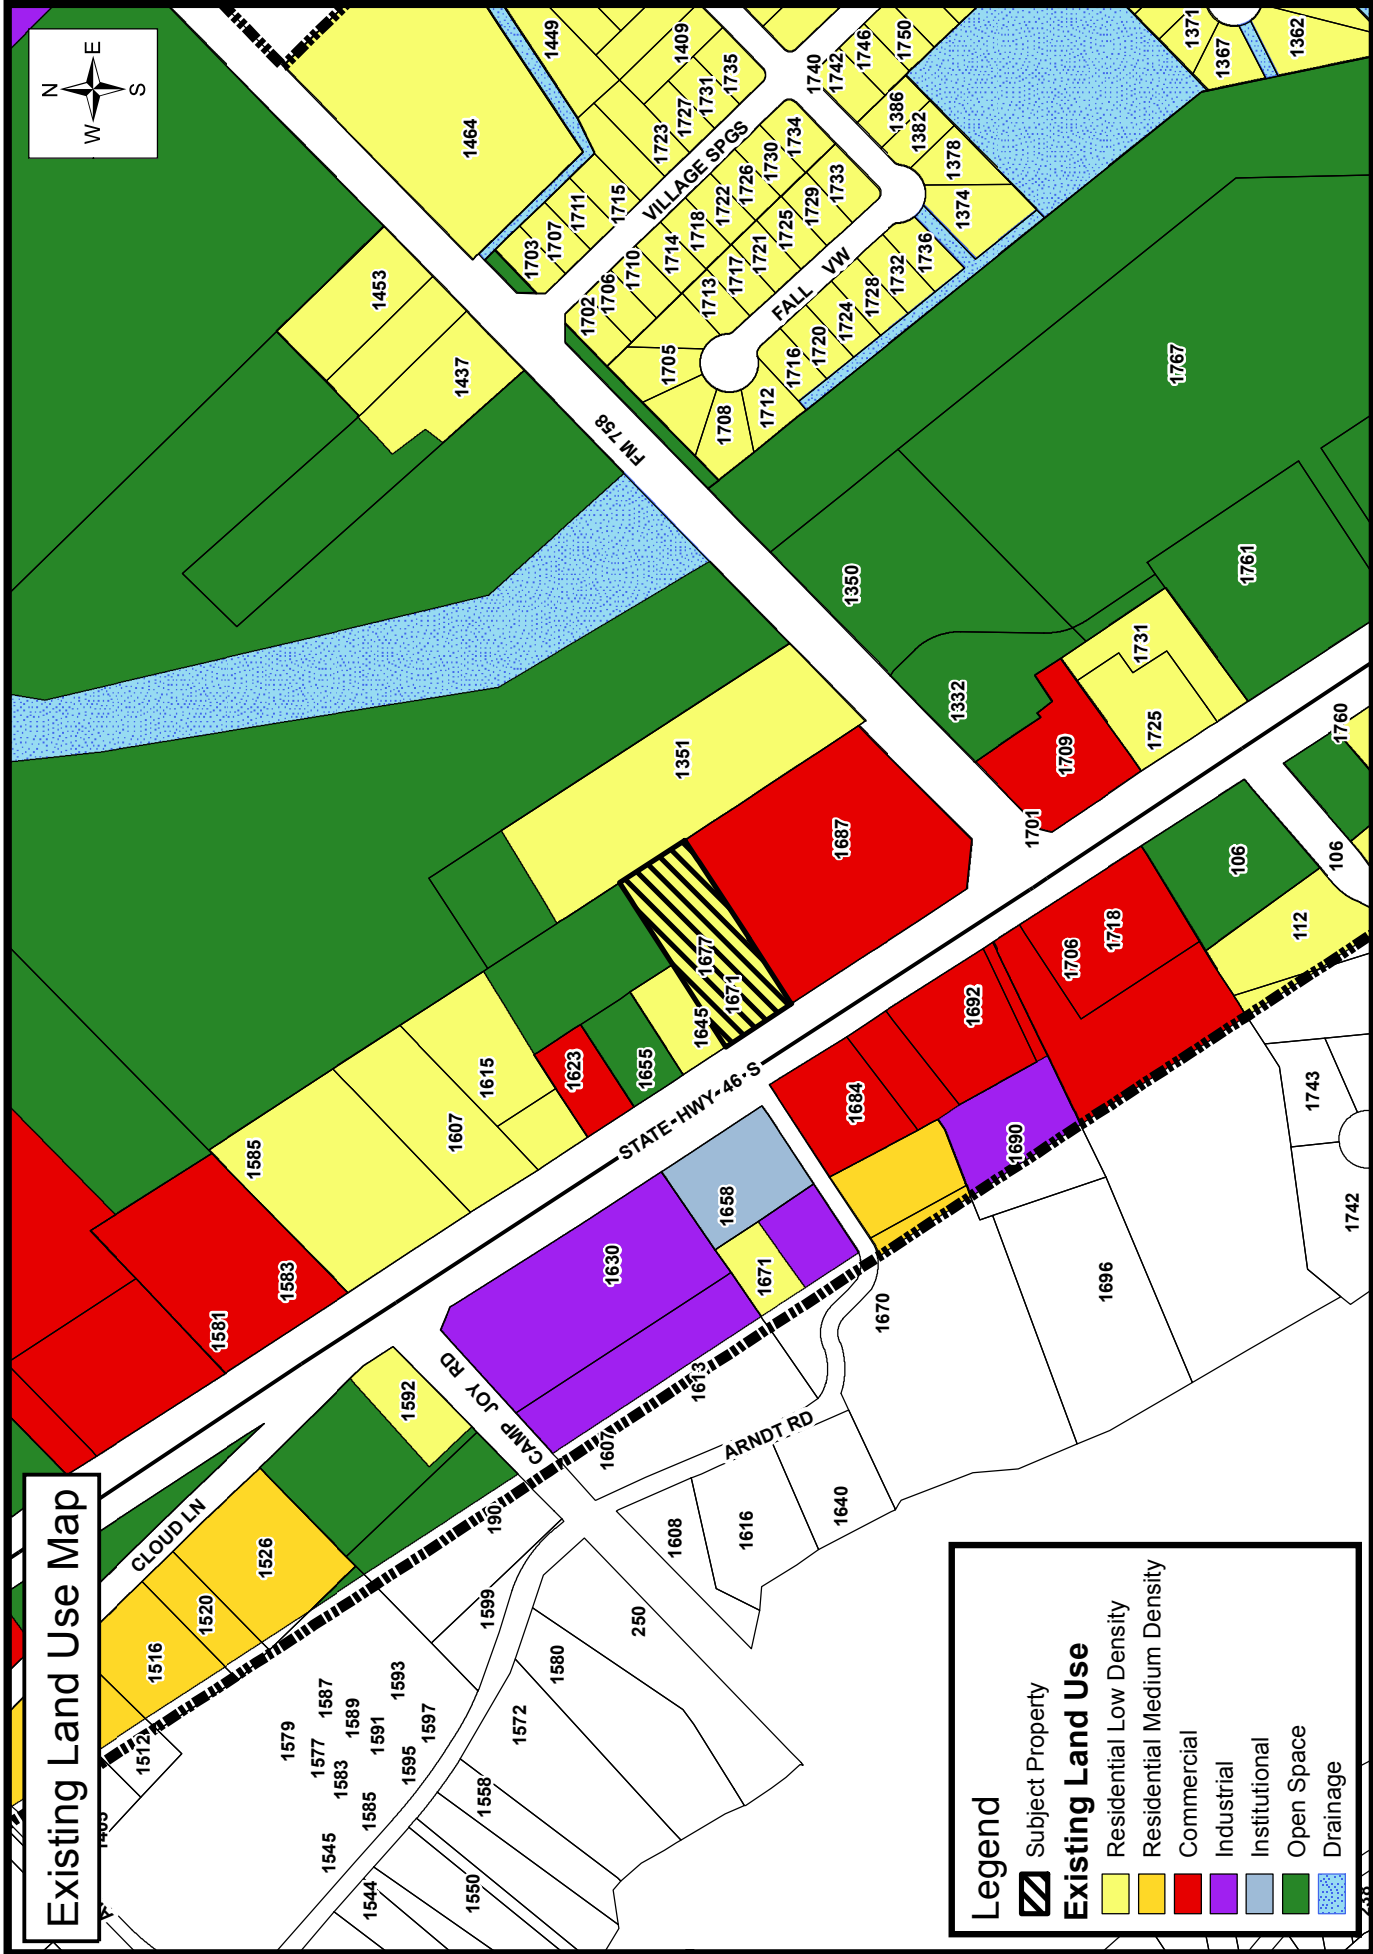

Map Created 7/6/18

PZ-18-020
1671 SH 46 South
APD and C-1 to MU-B

Existing Land Use Map

Legend

- Subject Property
- Existing Land Use**
- Residential Low Density
- Residential Medium Density
- Commercial
- Industrial
- Institutional
- Open Space
- Drainage

Map Created 7/6/18

PZ-18-020
1671 SH 46 South
APD and C-1 to MU-B

Future Land Use Plan

Legend

- Subject Property
- Residential Low Density
- Mixed Use
- Commercial
- Industrial

Future Land Use Plan

PZ-18-020
1671 SH 46 South
APD and C-1 to MU-B