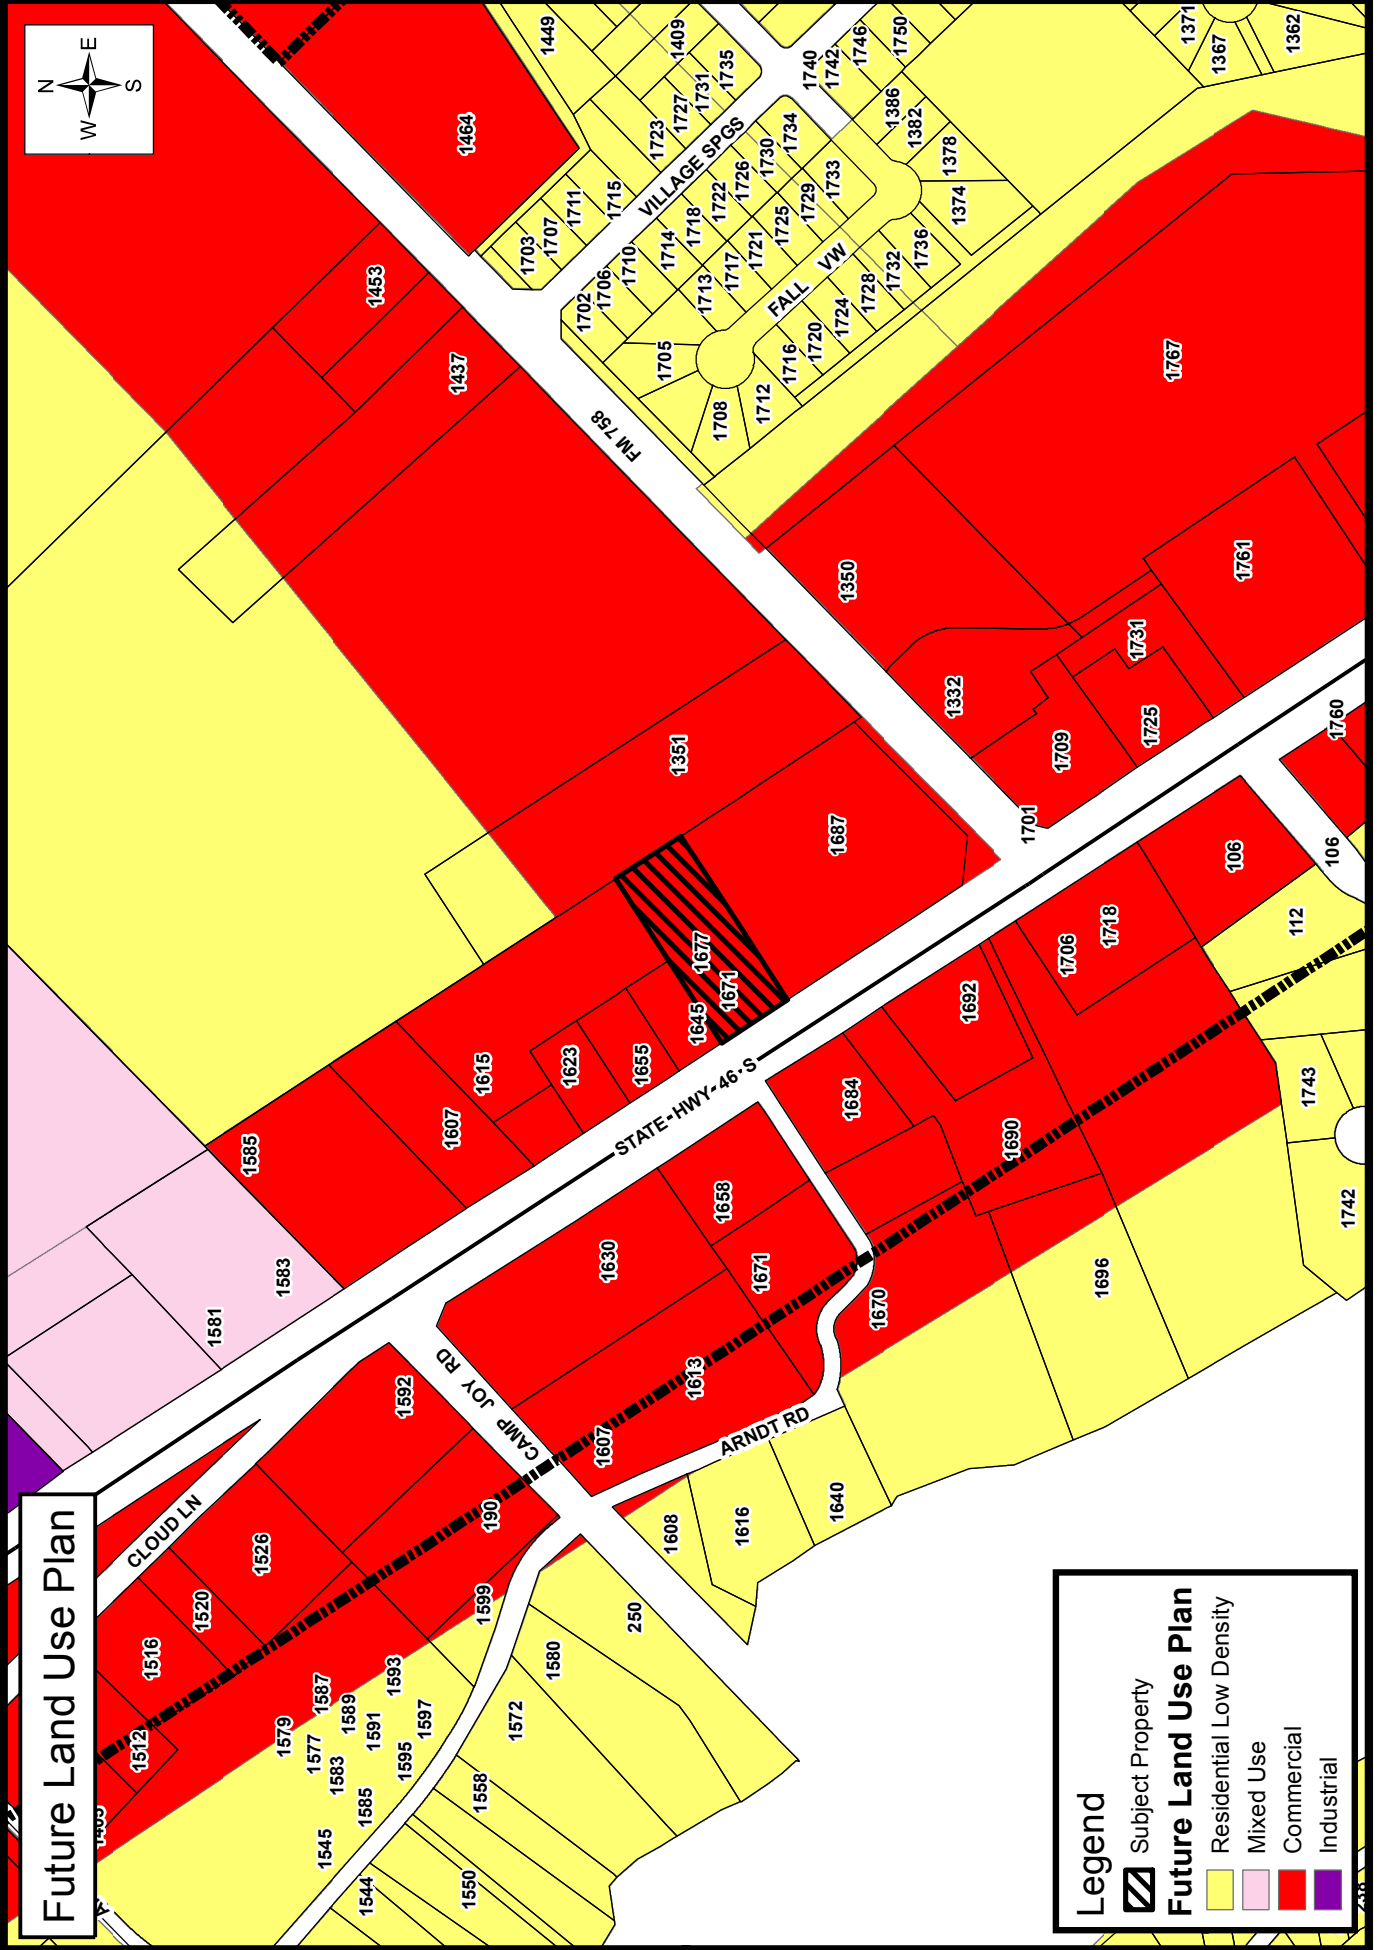

Map Created 7/6/18

PZ-18-020
1671 SH 46 South
APD and C-1 to MU-B

Existing Land Use Map

Legend

- Subject Property
- Existing Land Use**
- Residential Low Density
- Residential Medium Density
- Commercial
- Industrial
- Institutional
- Open Space
- Drainage

Map Created 7/6/18

PZ-18-020
1671 SH 46 South
APD and C-1 to MU-B

Future Land Use Plan

Legend

- Subject Property
- Residential Low Density
- Mixed Use
- Commercial
- Industrial

Future Land Use Plan

PZ-18-020
1671 SH 46 South
APD and C-1 to MU-B