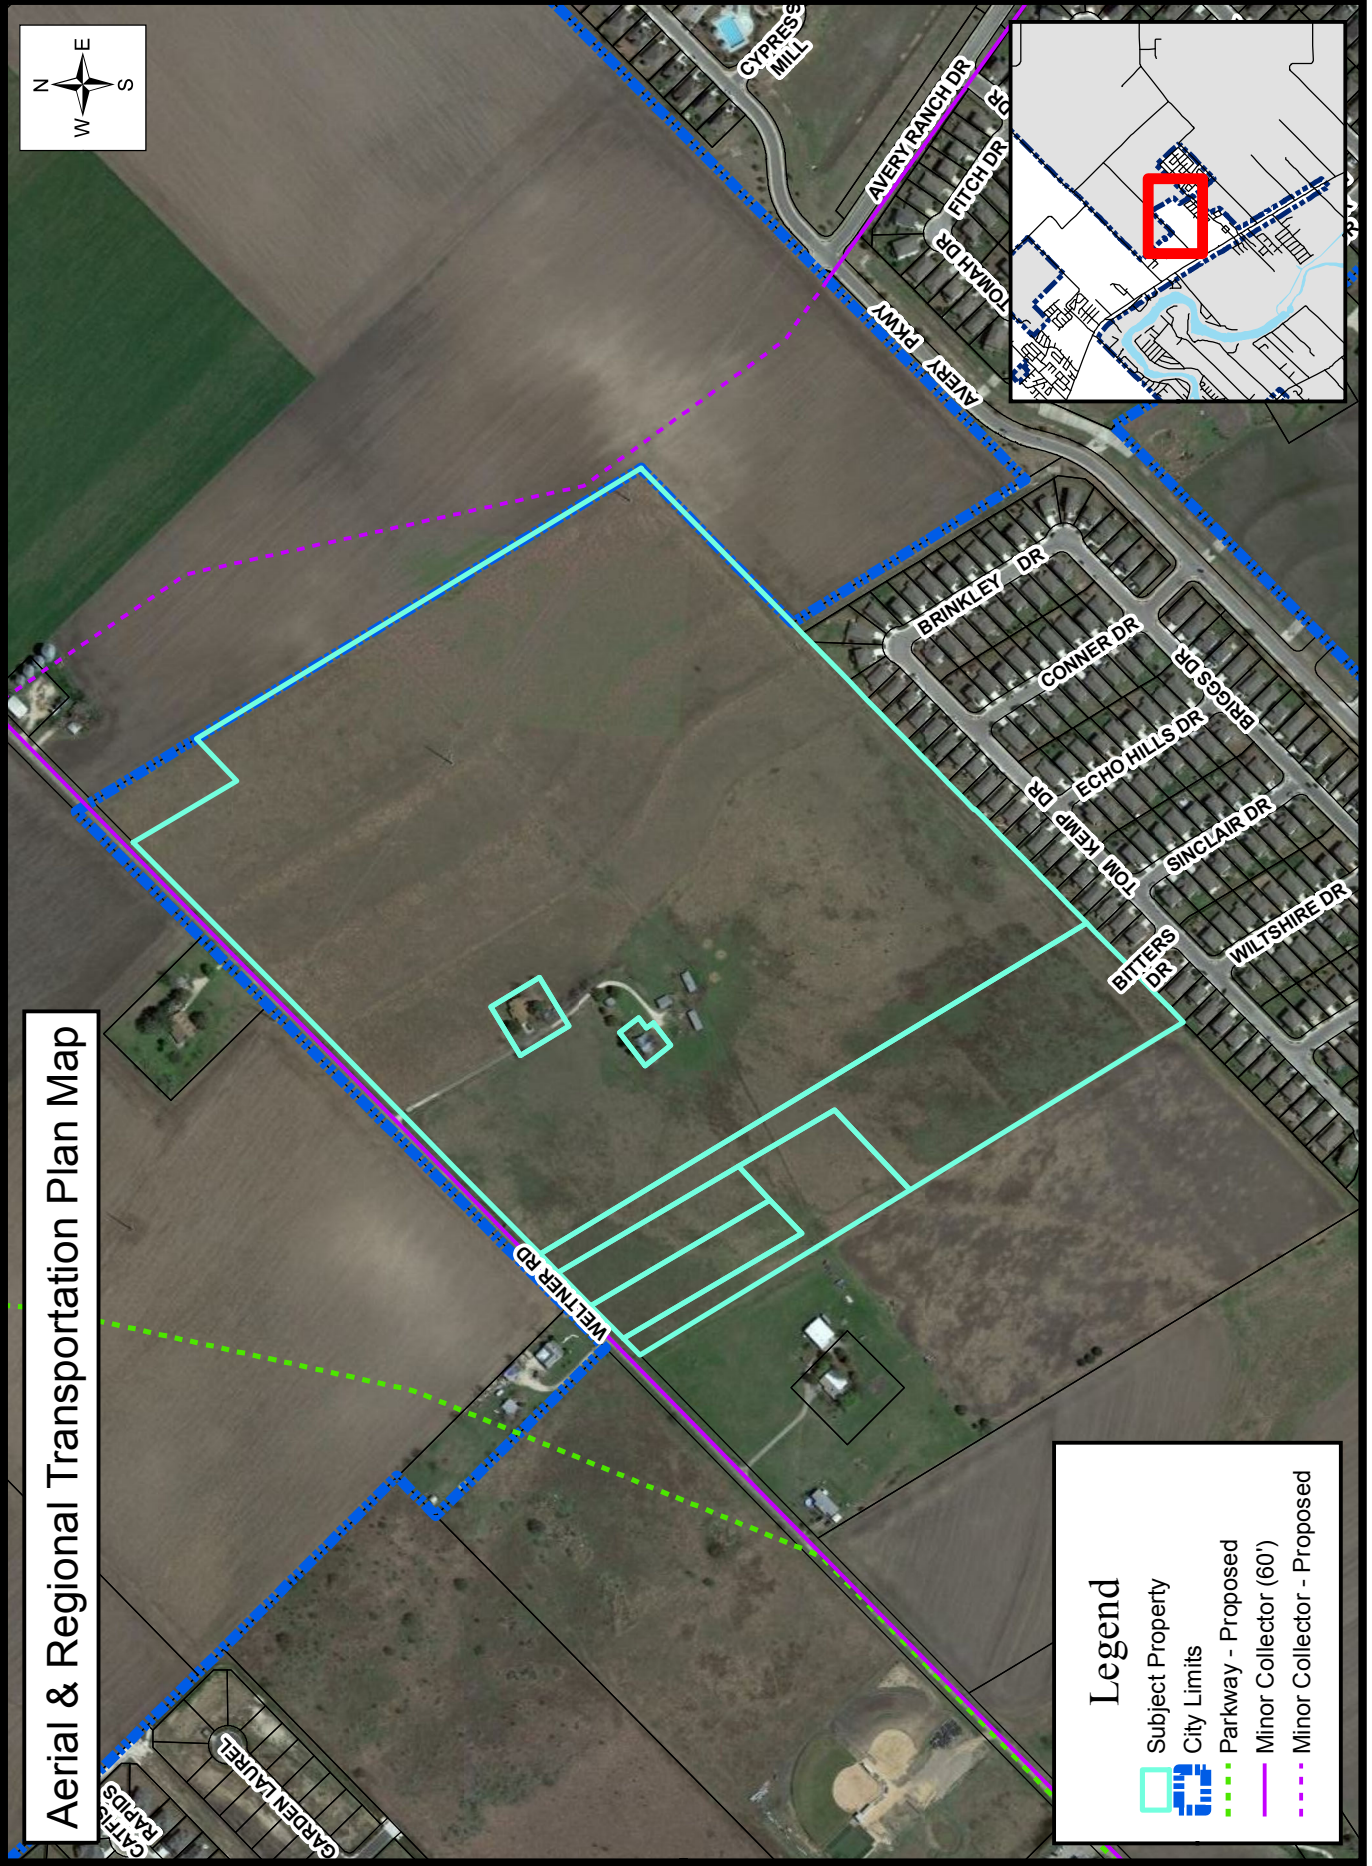

Aerial & Regional Transportation Plan Map

Legend

-  Subject Property
-  City Limits
-  Parkway - Proposed
-  Minor Collector (60')
-  Minor Collector - Proposed

PZ-17-024
APD & R-1A-6.6 to Weltner Farms Planned Development District
1568 & 1584 Weltner Road

Map Created 5/19/17