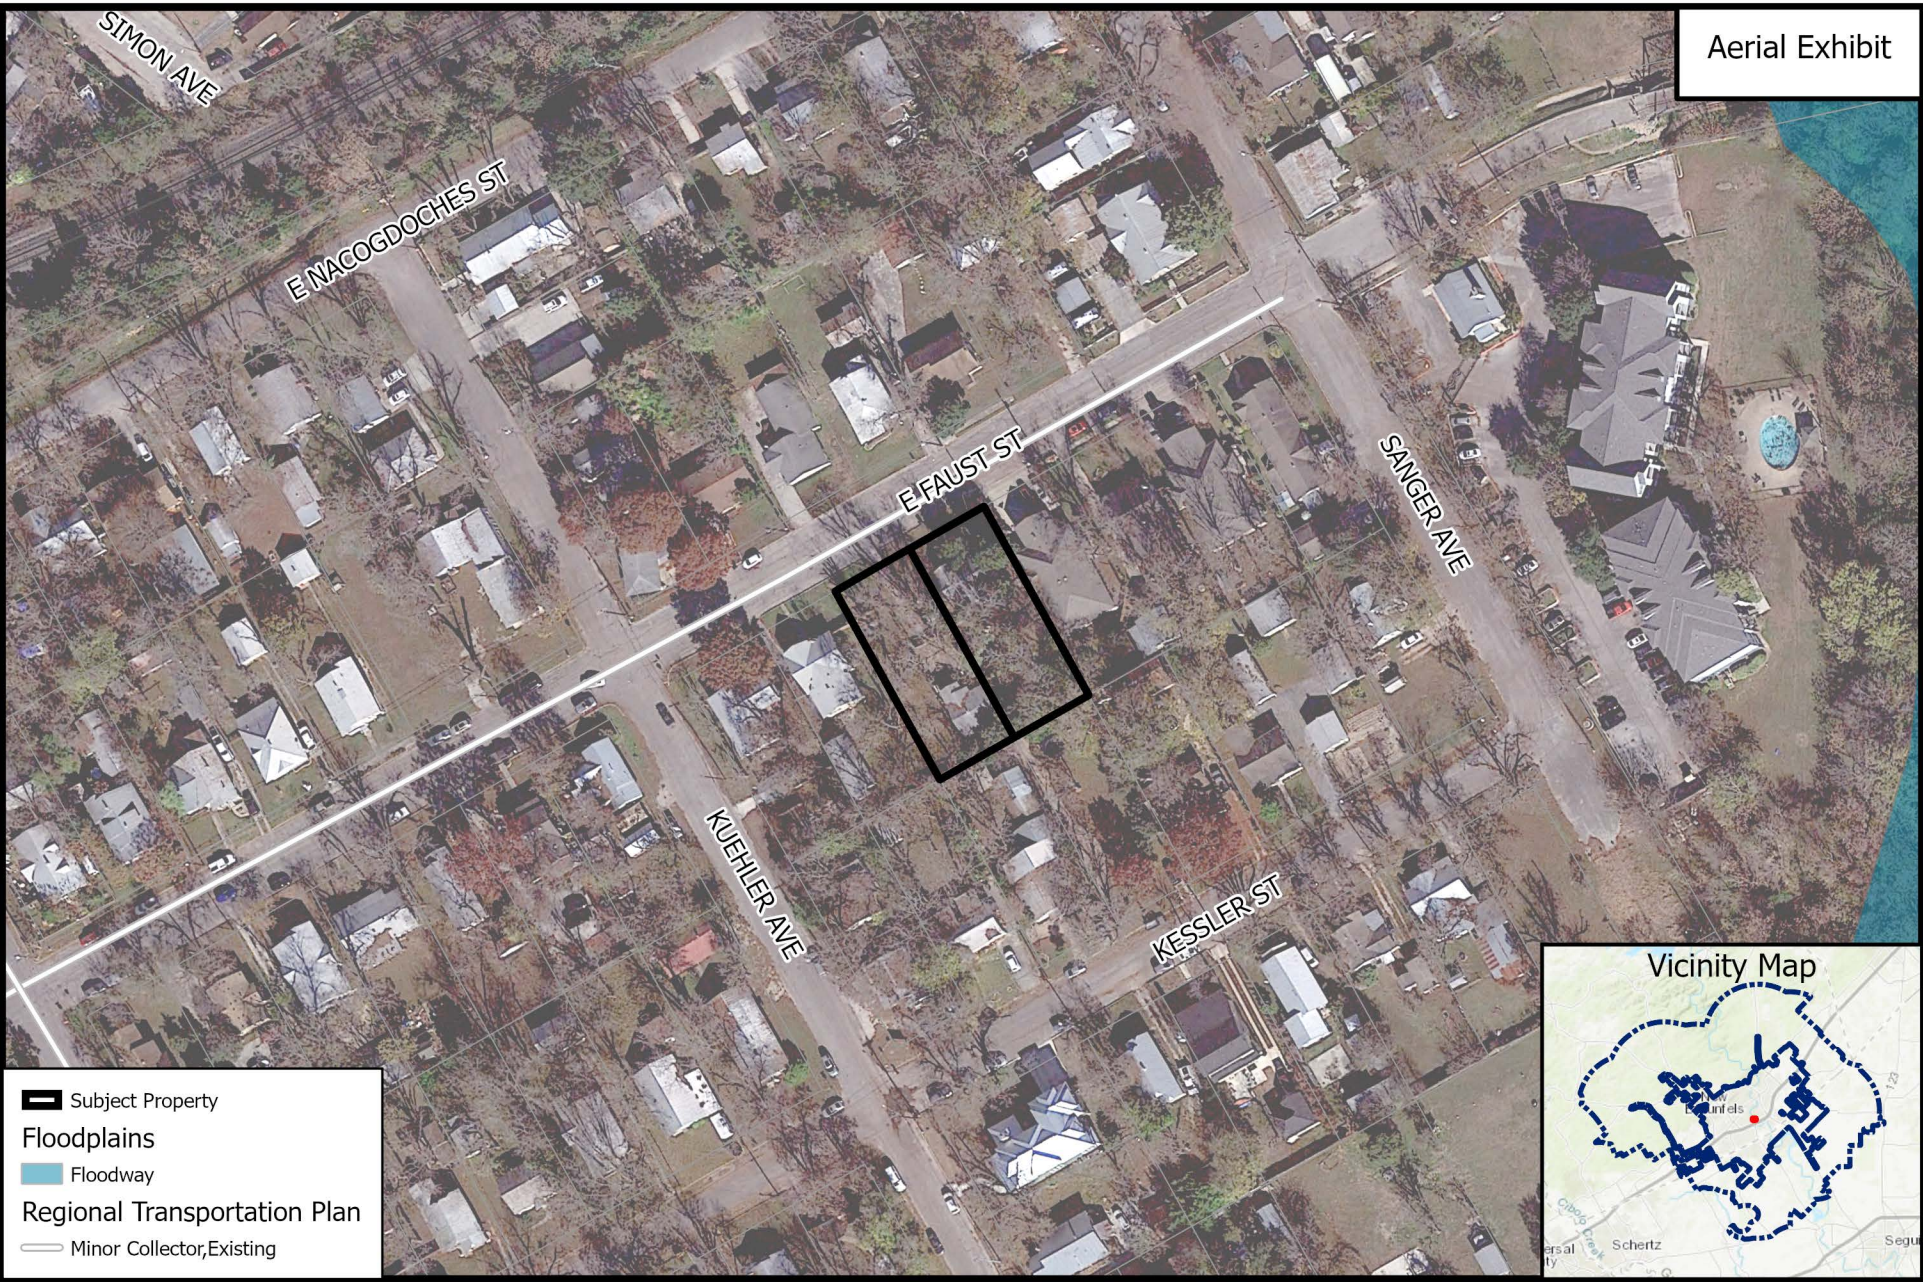

Aerial Exhibit

-  Subject Property
-  Floodplains
-  Floodway
-  Regional Transportation Plan
-  Minor Collector, Existing

REP21-012
Replat

DISCLAIMER: This map and information contained in it were developed exclusively for use by the City of New Braunfels. Any use or reliance on this map by anyone else is at that party's risk and without liability to the City of New Braunfels, its officials or employees for any discrepancies, errors, or variances which may exist.