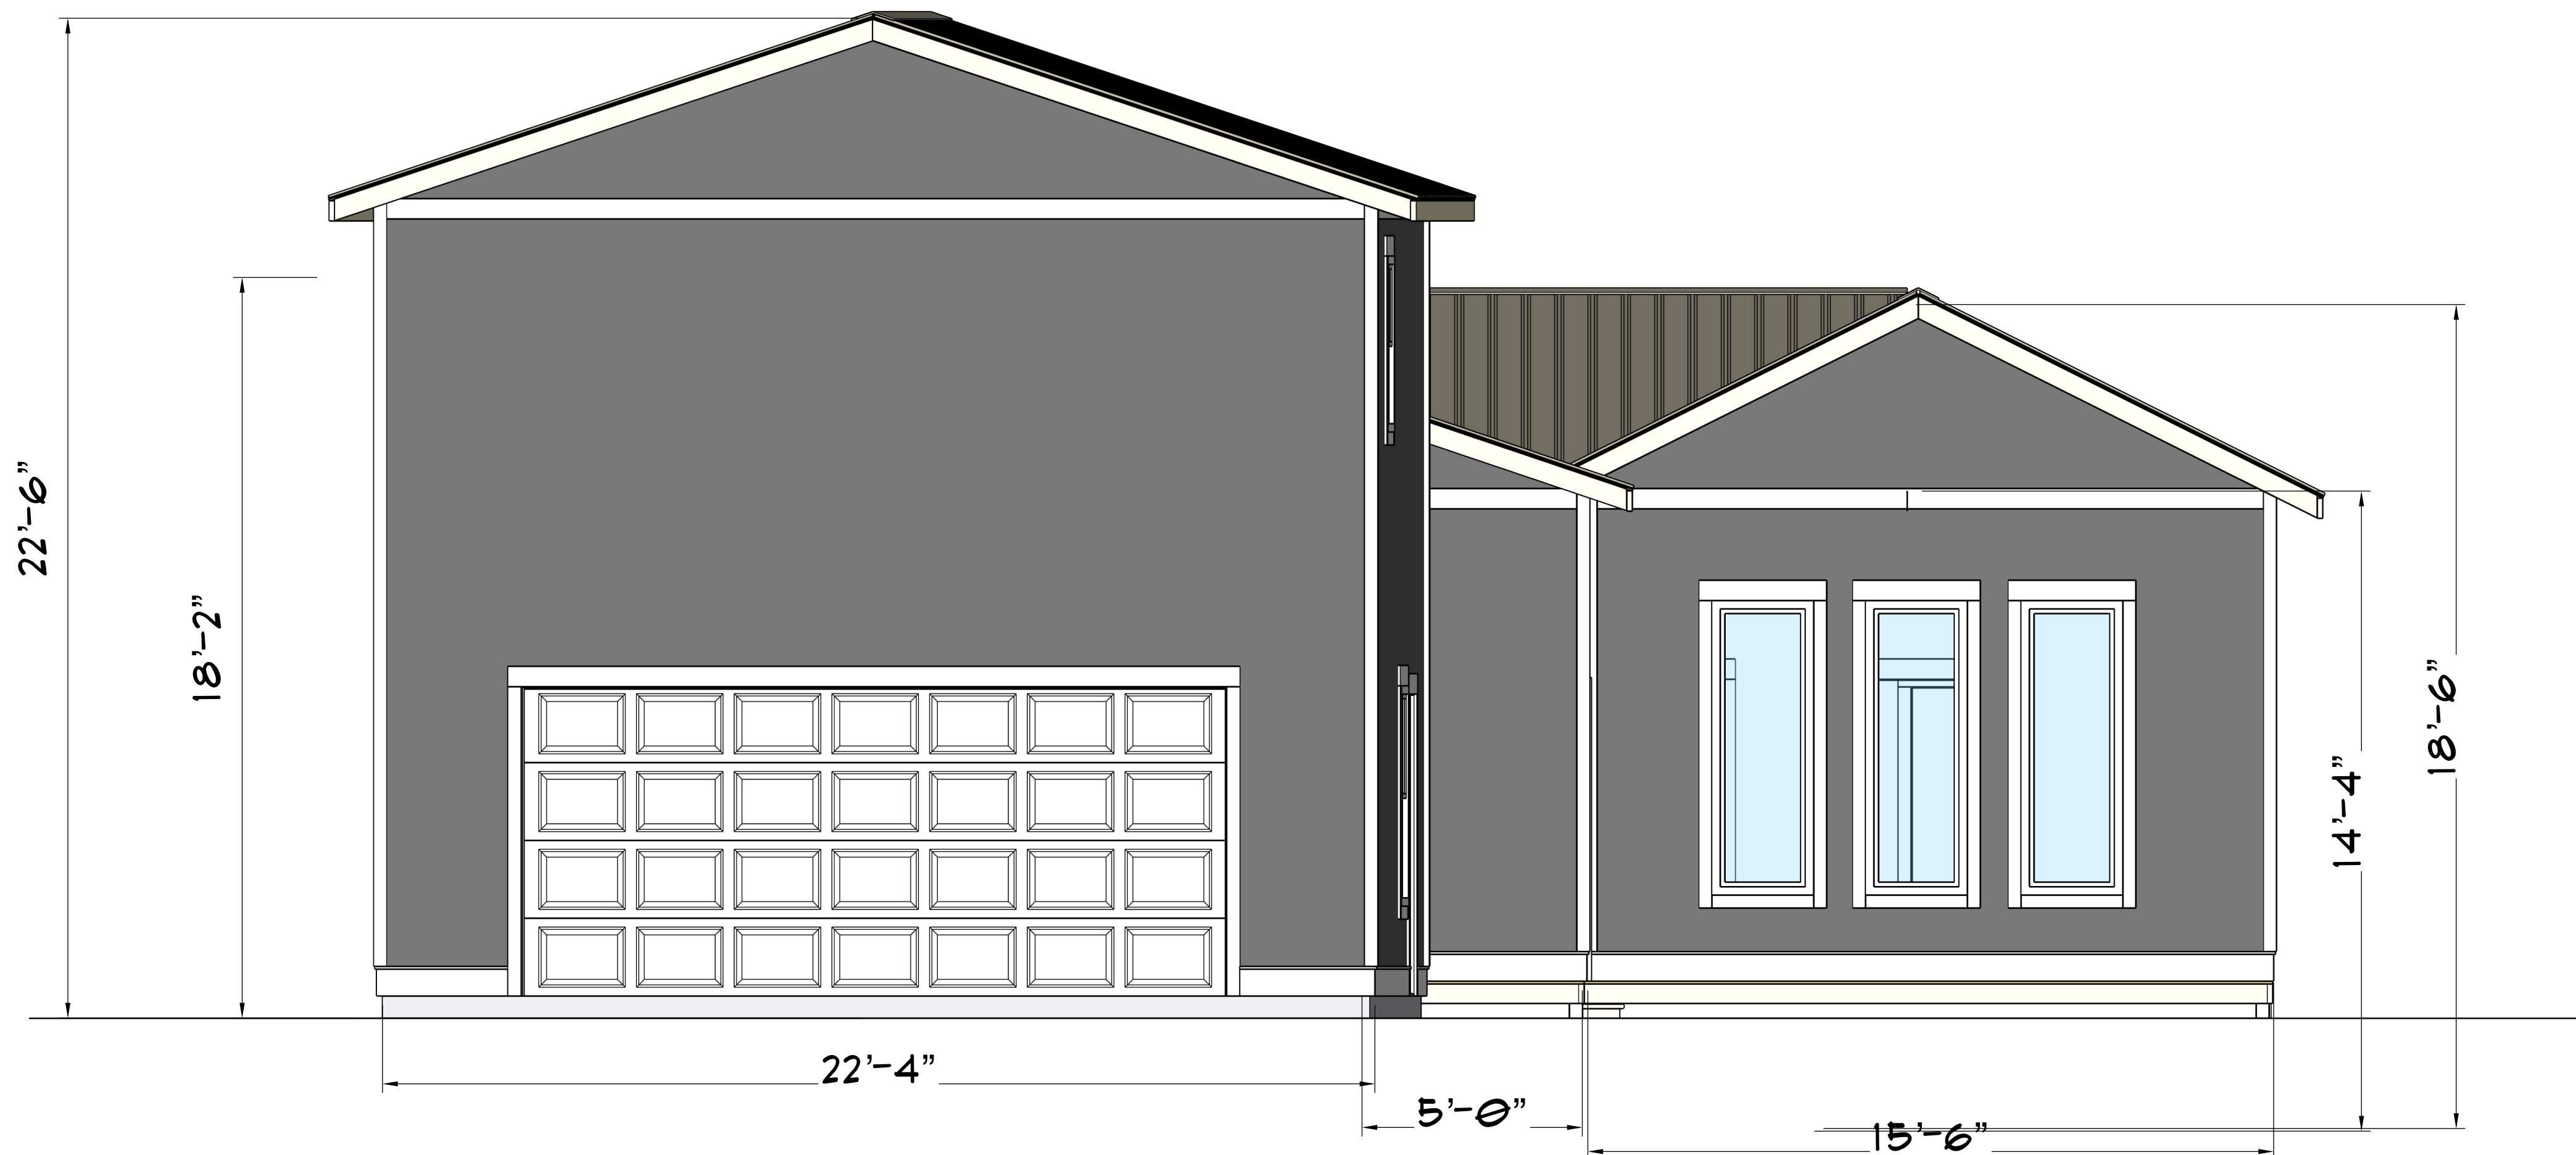

# FRONT ELEVATION

# REAR ELEVATION

<b>REMODEL</b>	JK OWENS CONSTRUCTION
	OWNER: LIEHAO SU
	ADDRESS
DRAWN BY: JASON OWENS 10 ARROW DESIGN	DOCUMENT DATE: MARCH 15, 2026

**A1.01**

574 S  
ACADEMY

# LEFT ELEVATION

# RIGHT ELEVATION

**REMODEL**

ADDRESS: \_\_\_\_\_

OWNER: LIEHAO SU

OWNER: JKOWENS CONSTRUCTION

DRAWN BY: JASON OWENS

DATE: MARCH 15, 2026

DESIGN: 10 ARROW VENTURES