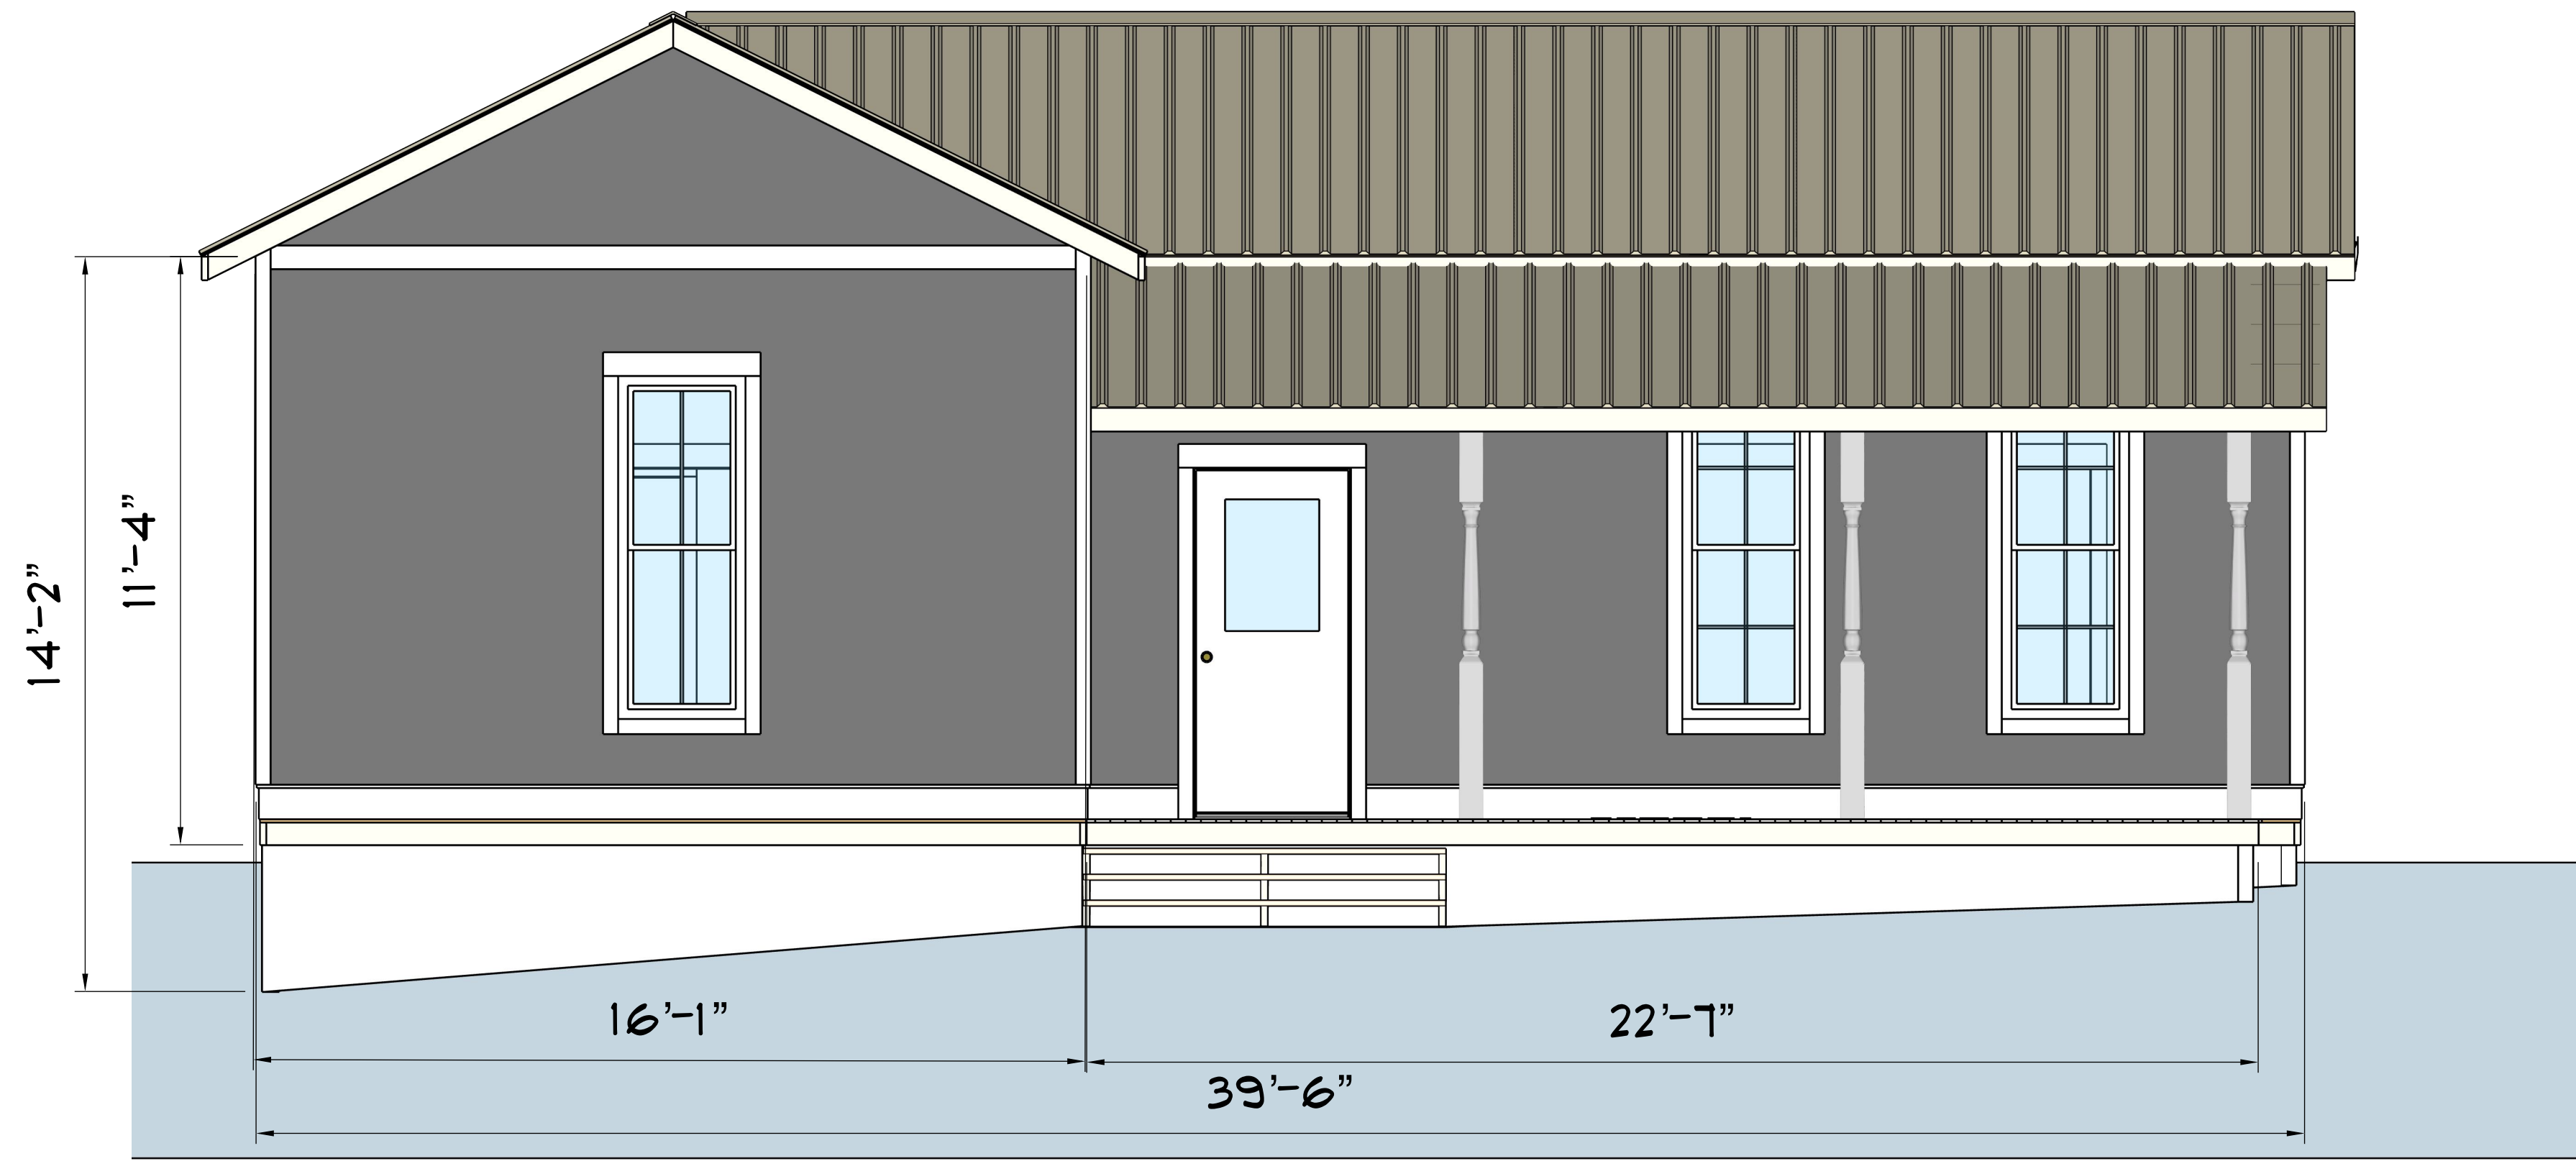

# FRONT ELEVATION

# REAR ELEVATION

<b>REMODEL</b>	JK OWENS CONSTRUCTION
	OWNER: LIEHAO SU
	ADDRESS
DRAWN BY: JASON OWENS 10 ARROW DESIGN	DOCUMENT DATE: MARCH 15, 2026

**A1.01**

574 S  
ACADEMY

# LEFT ELEVATION

# RIGHT ELEVATION

**REMODEL**

ADDRESS: \_\_\_\_\_

OWNER: LIEHAO SU

OWNER: JKOWENS CONSTRUCTION

DRAWN BY: JASON OWENS

DATE: MARCH 15, 2026

DESIGN: 10 ARROW VENTURES