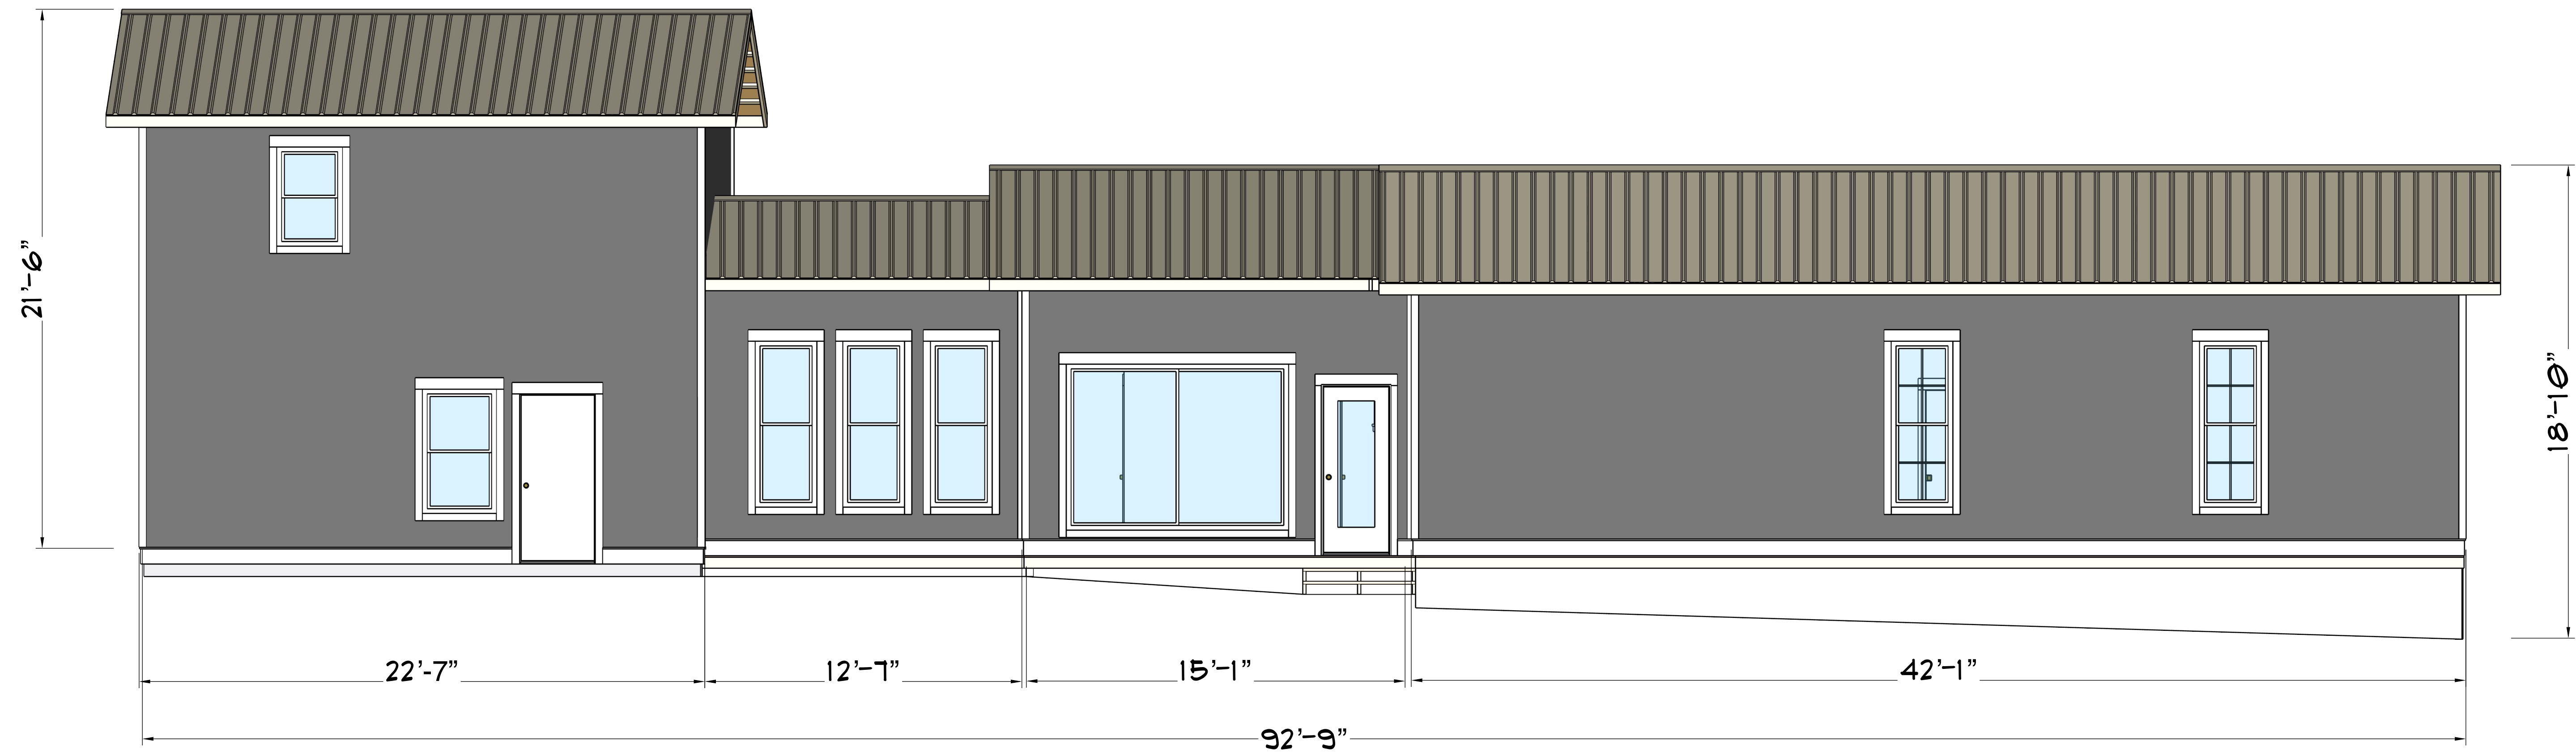

# FRONT ELEVATION

# REAR ELEVATION

<b>REMODEL</b>	JK OWENS CONSTRUCTION
	OWNER: LIEHAO SU
	ADDRESS
DRAWN BY: JASON OWENS 10 ARROW DESIGN	DOCUMENT DATE: MARCH 15, 2026

**A1.01**

574 S  
ACADEMY

# LEFT ELEVATION

# RIGHT ELEVATION

**REMODEL**

ADDRESS: \_\_\_\_\_

OWNER: LIEHAO SU

OWNER: JKOWENS CONSTRUCTION

DRAWN BY: JASON OWENS

DATE: MARCH 15, 2026

DESIGN: 10 ARROW VENTURES