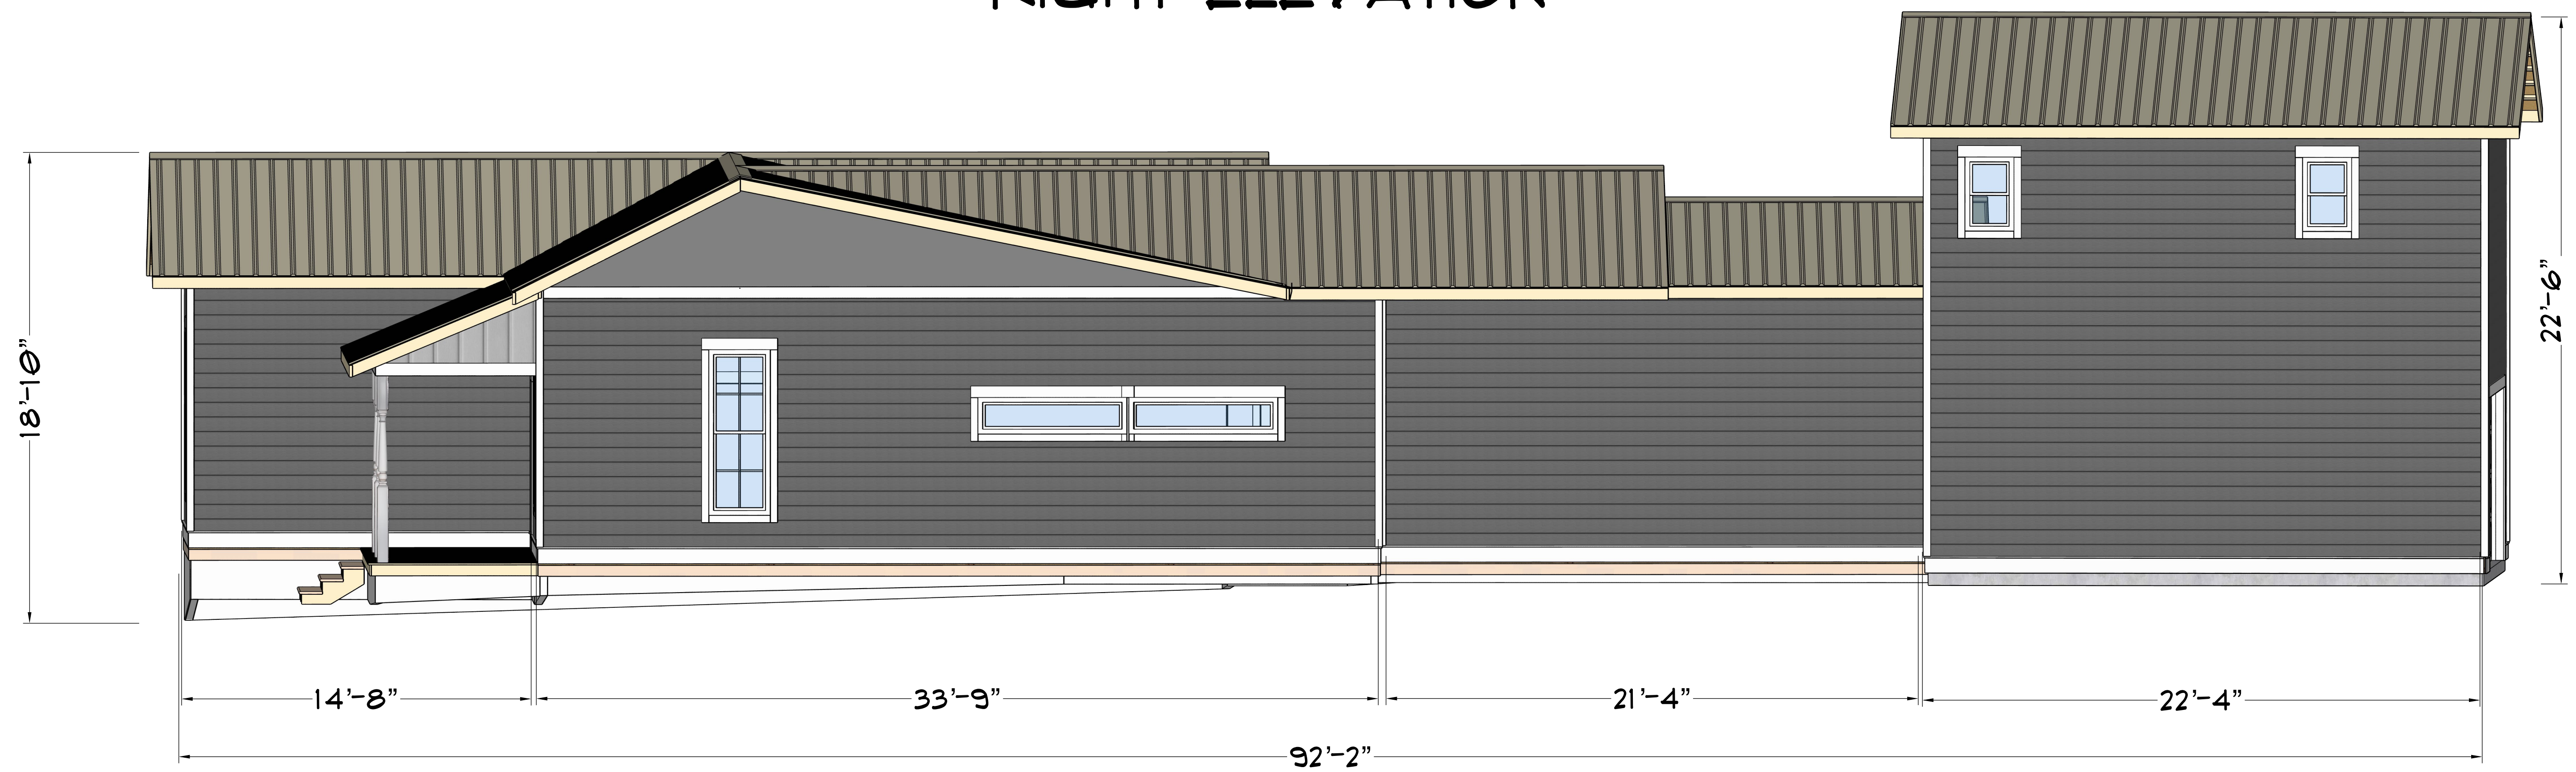

# FRONT ELEVATION

# REAR ELEVATION

<b>REMODEL</b>	JK OWENS CONSTRUCTION
	OWNER: LIEHAO SU
	ADDRESS
DRAWN BY: JASON OWENS 10 ARROW DESIGN	DOCUMENT DATE: MARCH 15, 2026

**A1.01**

574 S  
ACADEMY

# LEFT ELEVATION

# RIGHT ELEVATION

**REMODEL**

ADDRESS: \_\_\_\_\_

OWNER: LIEHAO SU

OWNER: JKOWENS CONSTRUCTION

DRAWN BY: JASON OWENS

DATE: MARCH 15, 2026

DESIGN: 10 ARROW VENTURES