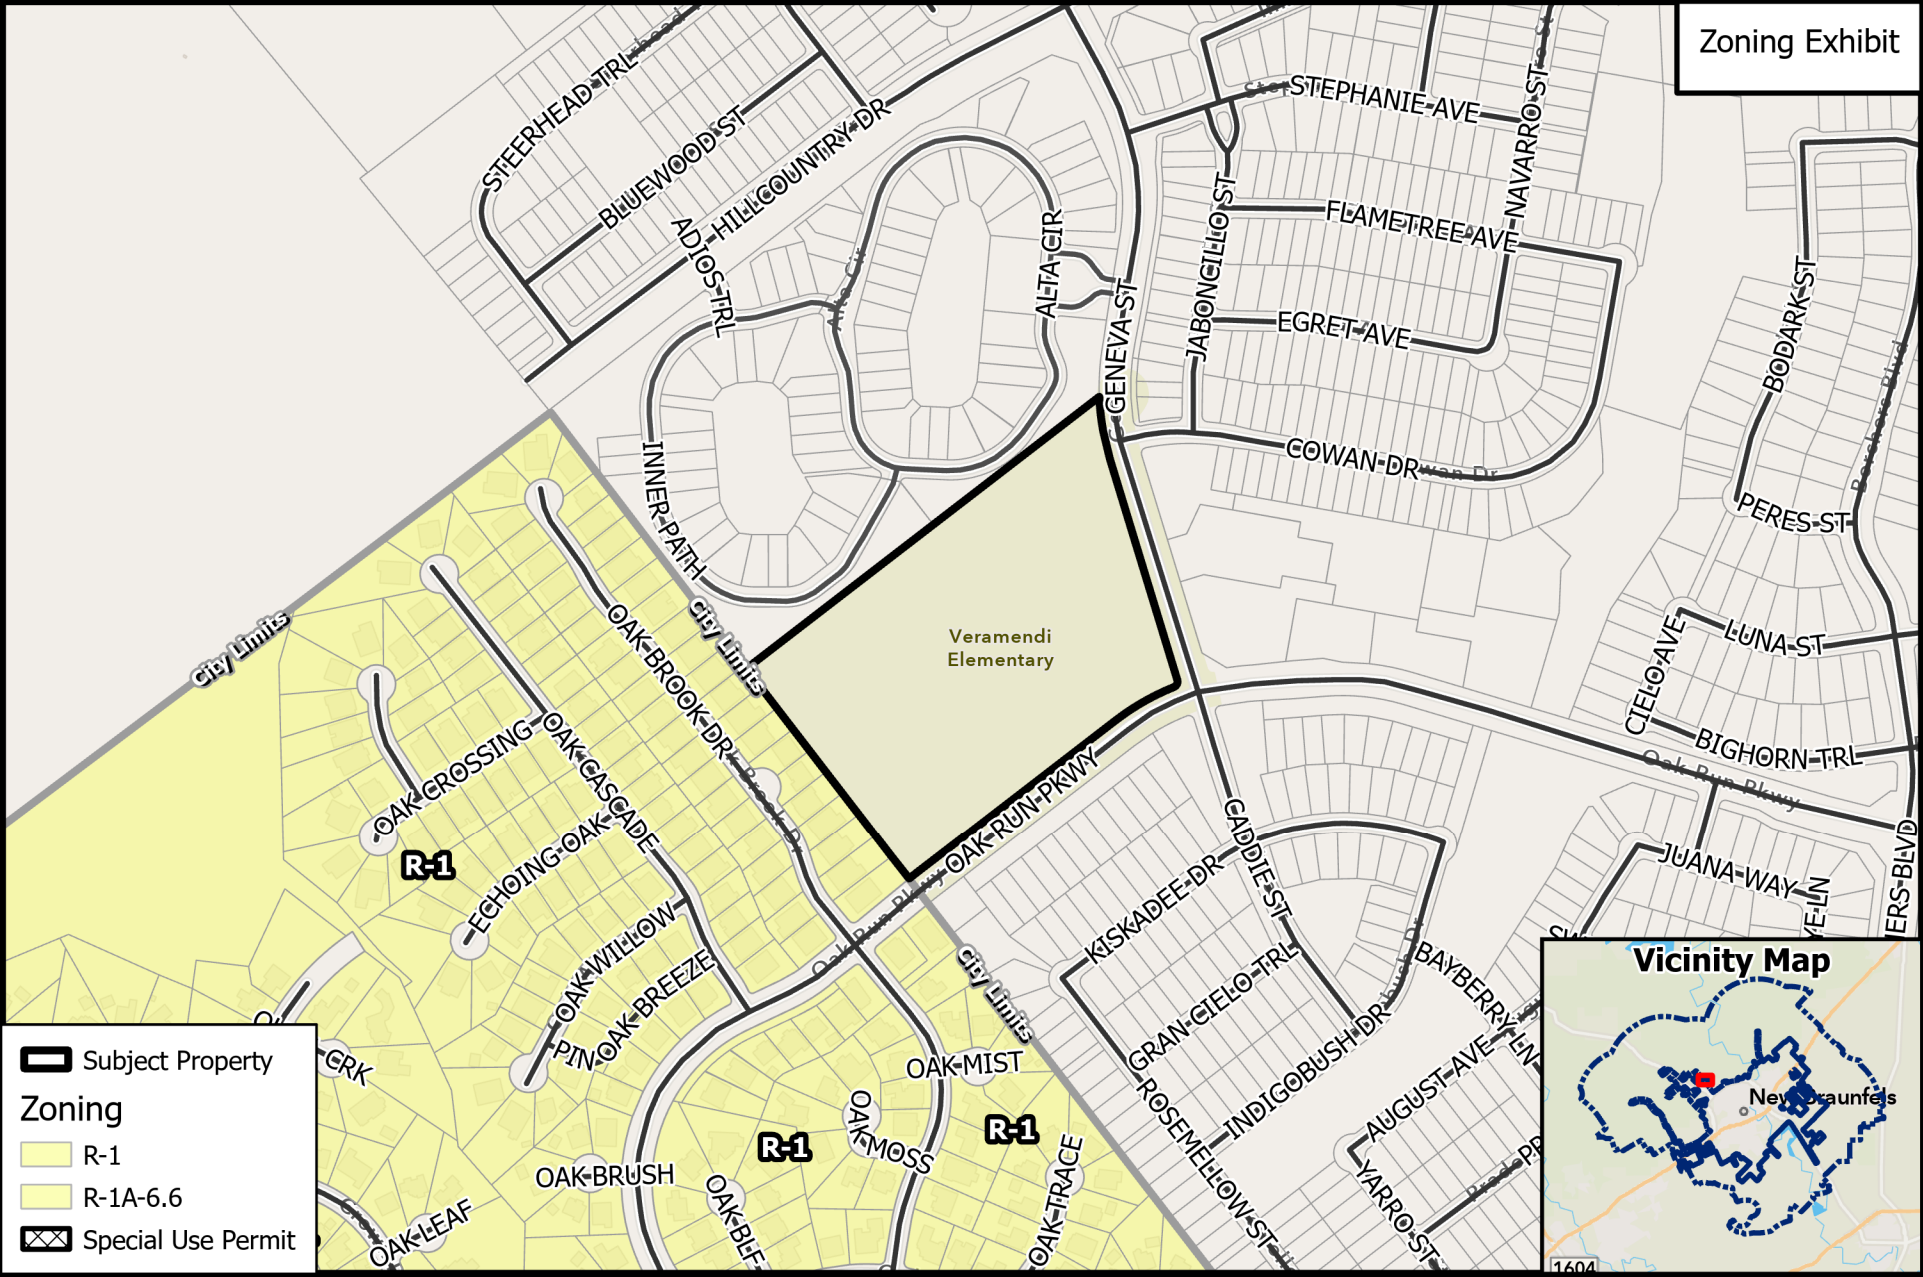

Aerial Exhibit

SUP23-250
Veramendi Temporary Portables

Path: Y:\ZoneChange & SUPs\2023\SUP23-250 - 2290 Oak Run Pkwy - SUP Veramendi Temporary

Source: City of New Braunfels Planning
 Date: 7/10/2023

DISCLAIMER: This map and information contained in it were developed exclusively for use by the City of New Braunfels. Any use or reliance on this map by anyone else is at that party's risk and without liability to the City of New Braunfels, its officials or employees for any discrepancies, errors, or variances which may exist.

Subject Property
 Subject Property

Zoning
 R-1
 R-1A-6.6
 Special Use Permit

SUP23-250
Veramendi Temporary Portables

Envision
New Braunfels
A SPECIAL PLACE BY DESIGN

- ◆ Located in the Veramendi Subarea
- ◆ Within an Education Center

Future Land Use Map

Action 1.3: Encourage balanced and fiscally responsible land use patterns.

Action 2.1: Sustain community livability for all ages and economic backgrounds.

Action 3.48: Create student-friendly spaces for studying and project related work.