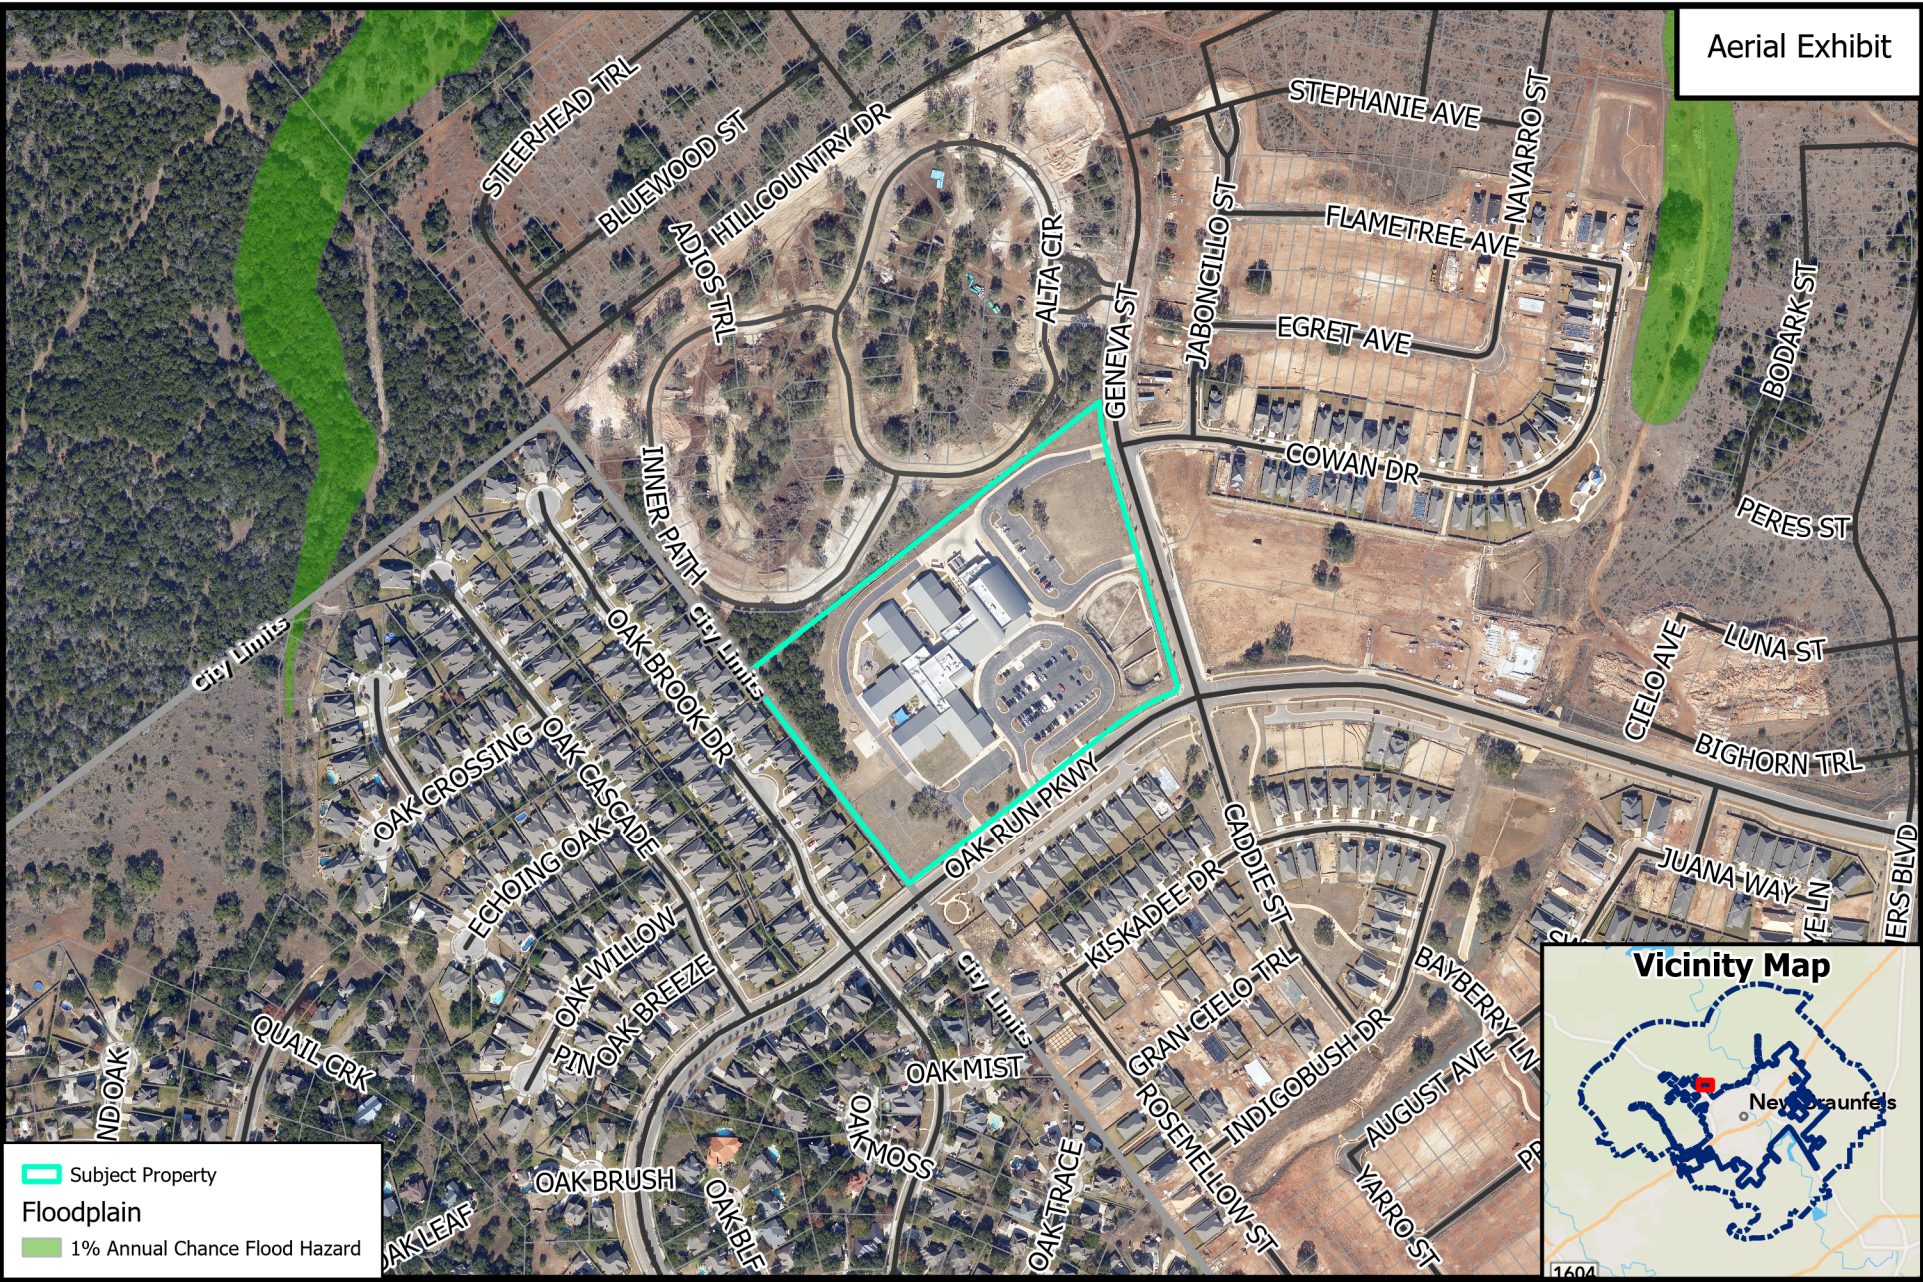

Aerial Exhibit

SUP23-250
Veramendi Temporary Portables

Path: Y:\ZoneChange & SUPs\2023\SUP23-250 - 2290 Oak Run Pkwy - SUP Veramendi Temporary

Source: City of New Braunfels Planning
 Date: 7/10/2023

DISCLAIMER: This map and information contained in it were developed exclusively for use by the City of New Braunfels. Any use or reliance on this map by anyone else is at that party's risk and without liability to the City of New Braunfels, its officials or employees for any discrepancies, errors, or variances which may exist.

Subject Property
 Subject Property

Zoning
 R-1
 R-1A-6.6
 Special Use Permit

SUP23-250
Veramendi Temporary Portables

Envision
New Braunfels
A SPECIAL PLACE BY DESIGN

- ◆ Located in the Veramendi Subarea
- ◆ Within an Education Center