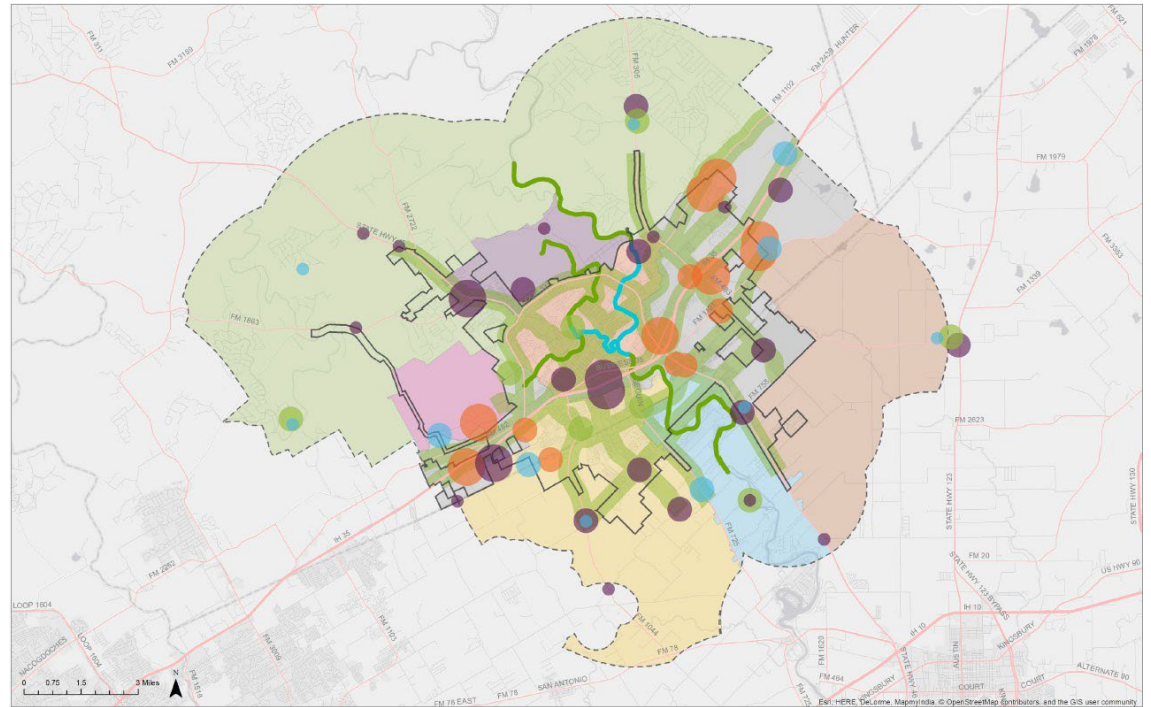

Aerial Exhibit

SUP23-250
Veramendi Temporary Portables

Path: Y:\ZoneChange & SUPs\2023\SUP23-250 - 2290 Oak Run Pkwy - SUP Veramendi Temporary

Source: City of New Braunfels Planning
 Date: 7/10/2023

DISCLAIMER: This map and information contained in it were developed exclusively for use by the City of New Braunfels. Any use or reliance on this map by anyone else is at that party's risk and without liability to the City of New Braunfels, its officials or employees for any discrepancies, errors, or variances which may exist.

Subject Property
 Subject Property

Zoning
 R-1
 R-1A-6.6
 Special Use Permit

SUP23-250
Veramendi Temporary Portables

Envision
New Braunfels
A SPECIAL PLACE BY DESIGN

- ◆ Located in the Veramendi Subarea
- ◆ Within an Education Center

Future Land Use Map

Action 1.3: Encourage balanced and fiscally responsible land use patterns.

Action 2.1: Sustain community livability for all ages and economic backgrounds.

Action 3.48: Create student-friendly spaces for studying and project related work.