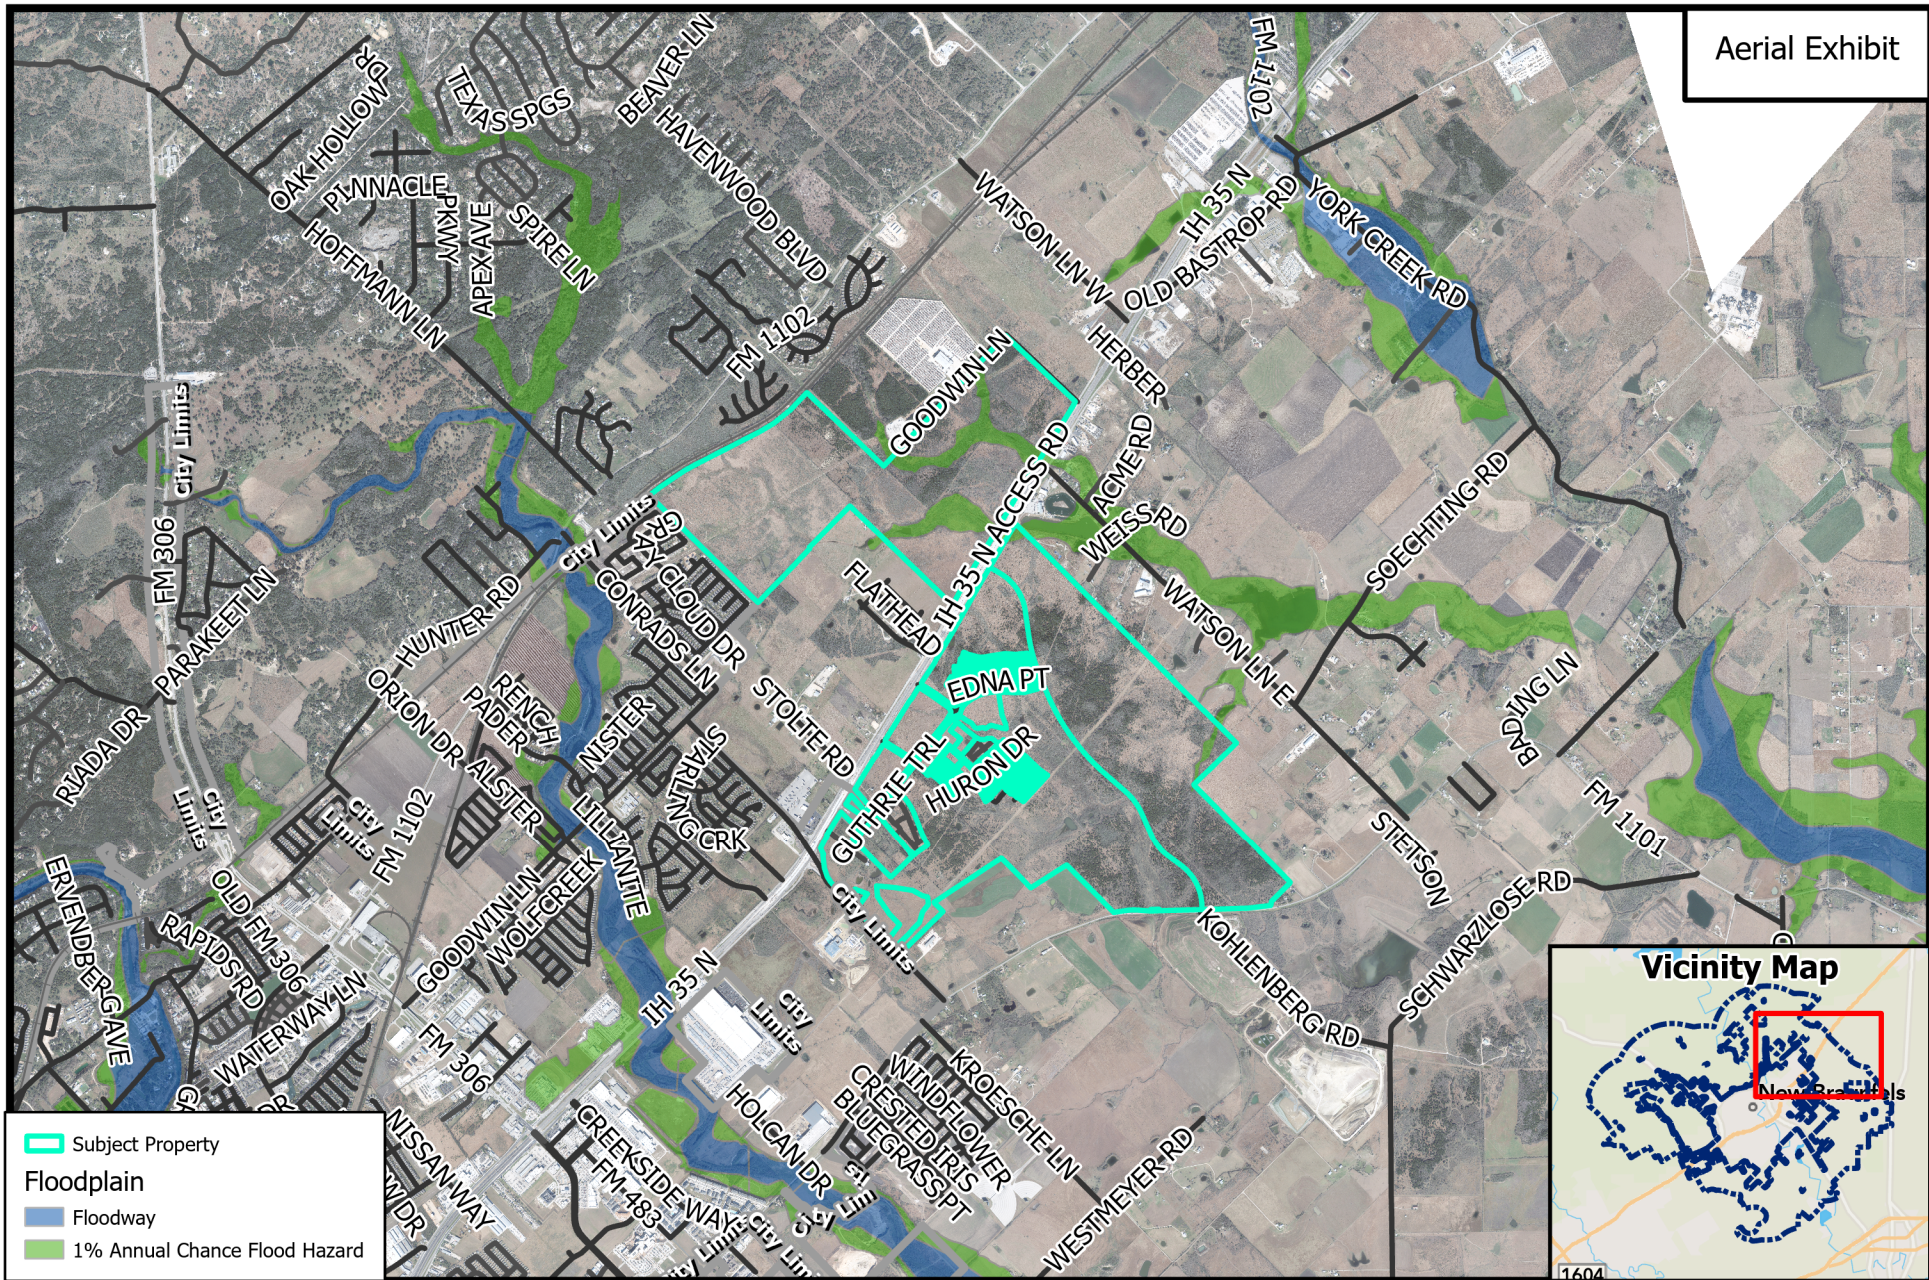

**PZ24-0395**  
**Mayfair DDCD Amendment**

Aerial Exhibit

**PZ24-0395**  
**Mayfair DDCD Amendment**

Path: P:\ZoneChange & SUPs\2024\PZ24-0395 Mayfair DDCD Amendments\NPH\PZ24-0395.aprx

Source: City of New Braunfels Planning  
 Date: 12/4/2024

DISCLAIMER: This map and information contained in it were developed exclusively for use by the City of New Braunfels. Any use or reliance on this map by anyone else is at that party's risk and without liability to the City of New Braunfels, its officials or employees for any discrepancies, errors, or variances which may exist.