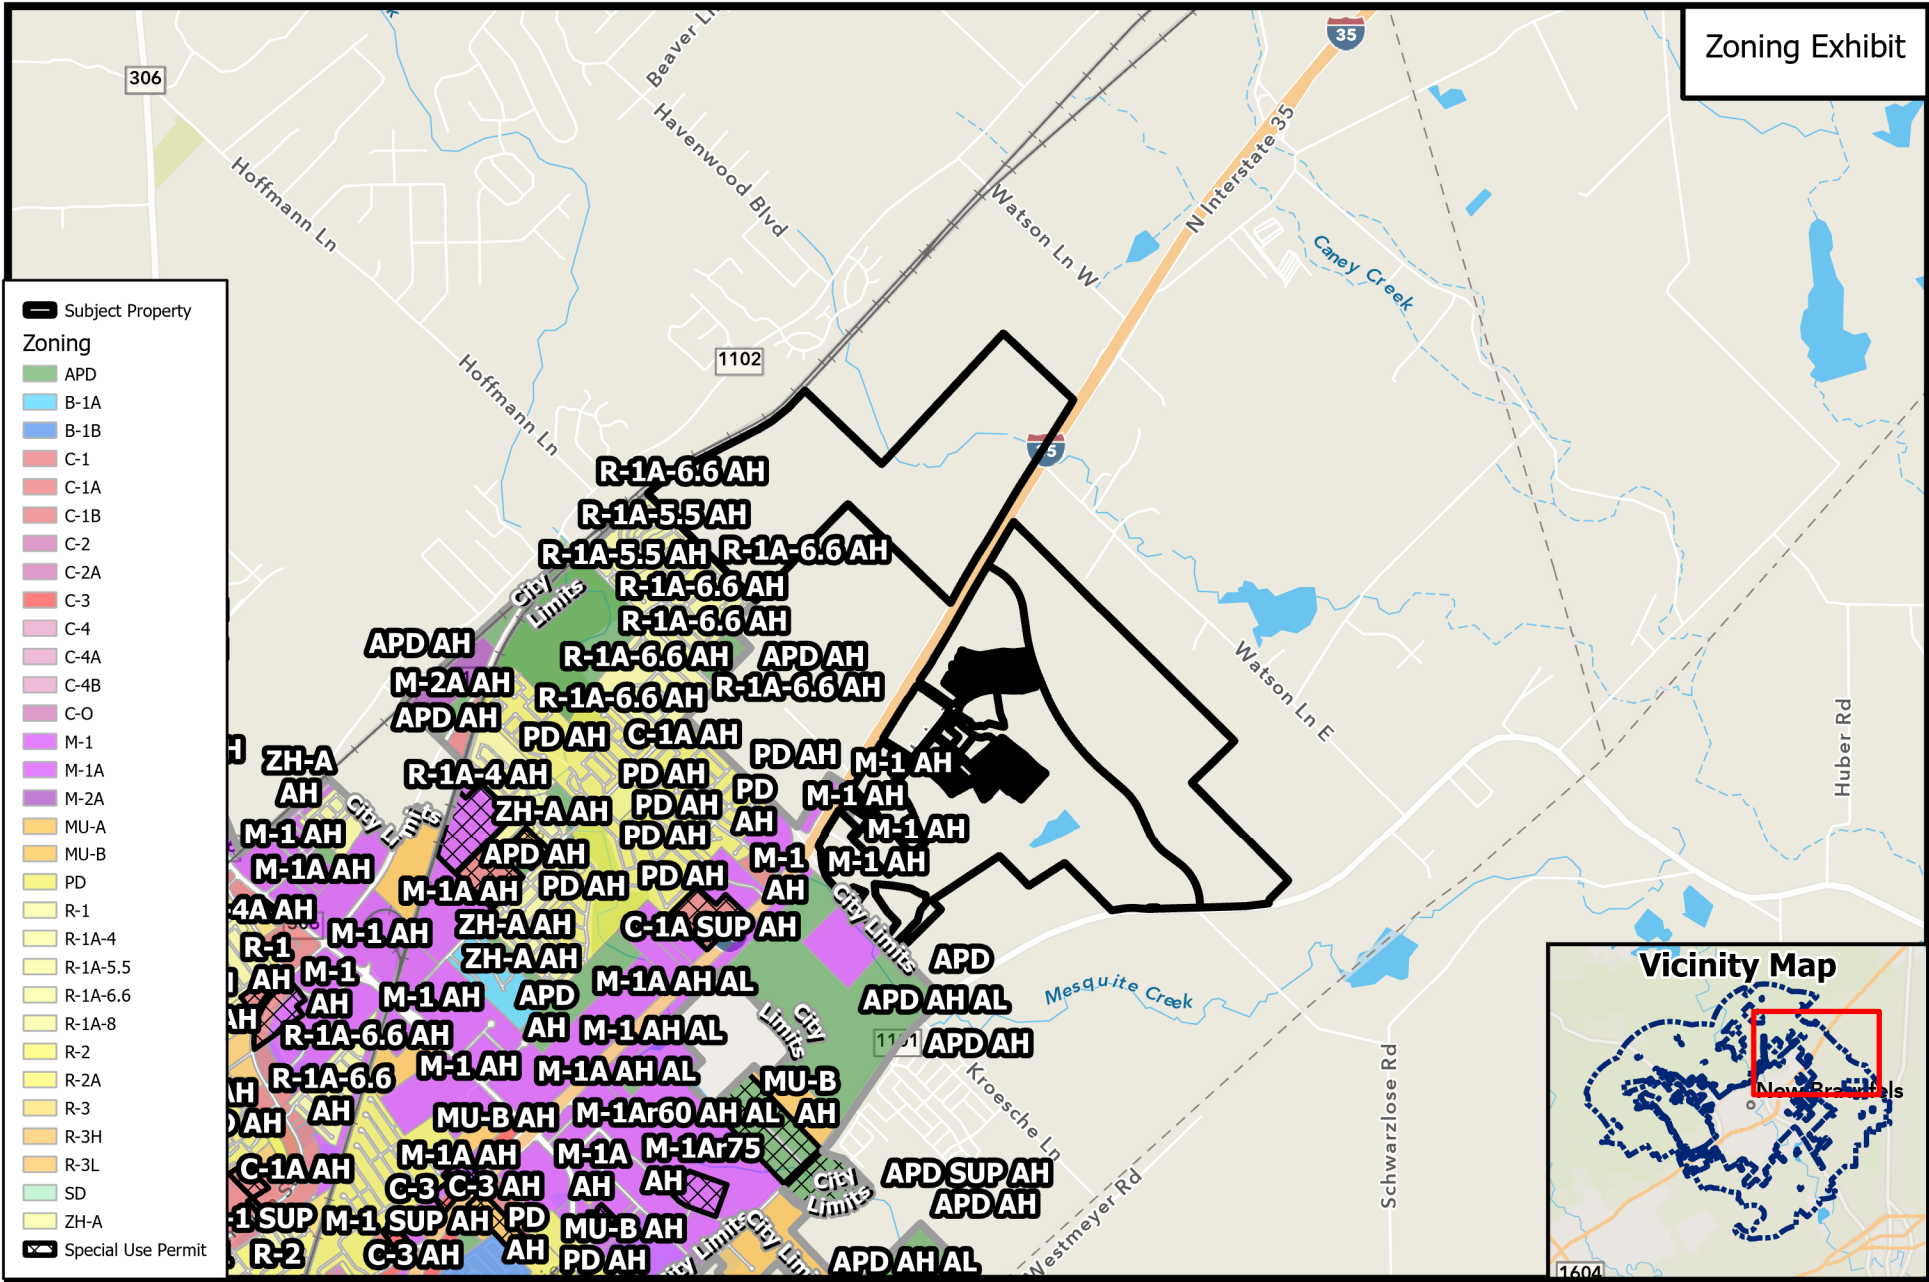

**PZ24-0395**  
**Mayfair DDCD Amendment**

Aerial Exhibit

**PZ24-0395**  
**Mayfair DDCD Amendment**

Path: P:\ZoneChange & SUPs\2024\PZ24-0395 Mayfair DDCD Amendments\NPH\PZ24-0395.aprx

Source: City of New Braunfels Planning  
 Date: 12/4/2024

DISCLAIMER: This map and information contained in it were developed exclusively for use by the City of New Braunfels. Any use or reliance on this map by anyone else is at that party's risk and without liability to the City of New Braunfels, its officials or employees for any discrepancies, errors, or variances which may exist.

- Subject Property
- Zoning**
- APD
- B-1A
- B-1B
- C-1
- C-1A
- C-1B
- C-2
- C-2A
- C-3
- C-4
- C-4A
- C-4B
- C-O
- M-1
- M-1A
- M-2A
- MU-A
- MU-B
- PD
- R-1
- R-1A-4
- R-1A-5.5
- R-1A-6.6
- R-1A-8
- R-2
- R-2A
- R-3
- R-3H
- R-3L
- SD
- ZH-A
- Special Use Permit

**PZ24-0395**  
**Mayfair DDCD Amendment**

Existing Land Use Exhibit

**PZ24-0395**  
**Mayfair DDCD Amendment**

Path: P:\ZoneChange & SUPs\2024\PZ24-0395 Mayfair DDCD Amendments\NPH\PZ24-0395.aprx

Source: City of New Braunfels Planning  
 Date: 12/4/2024