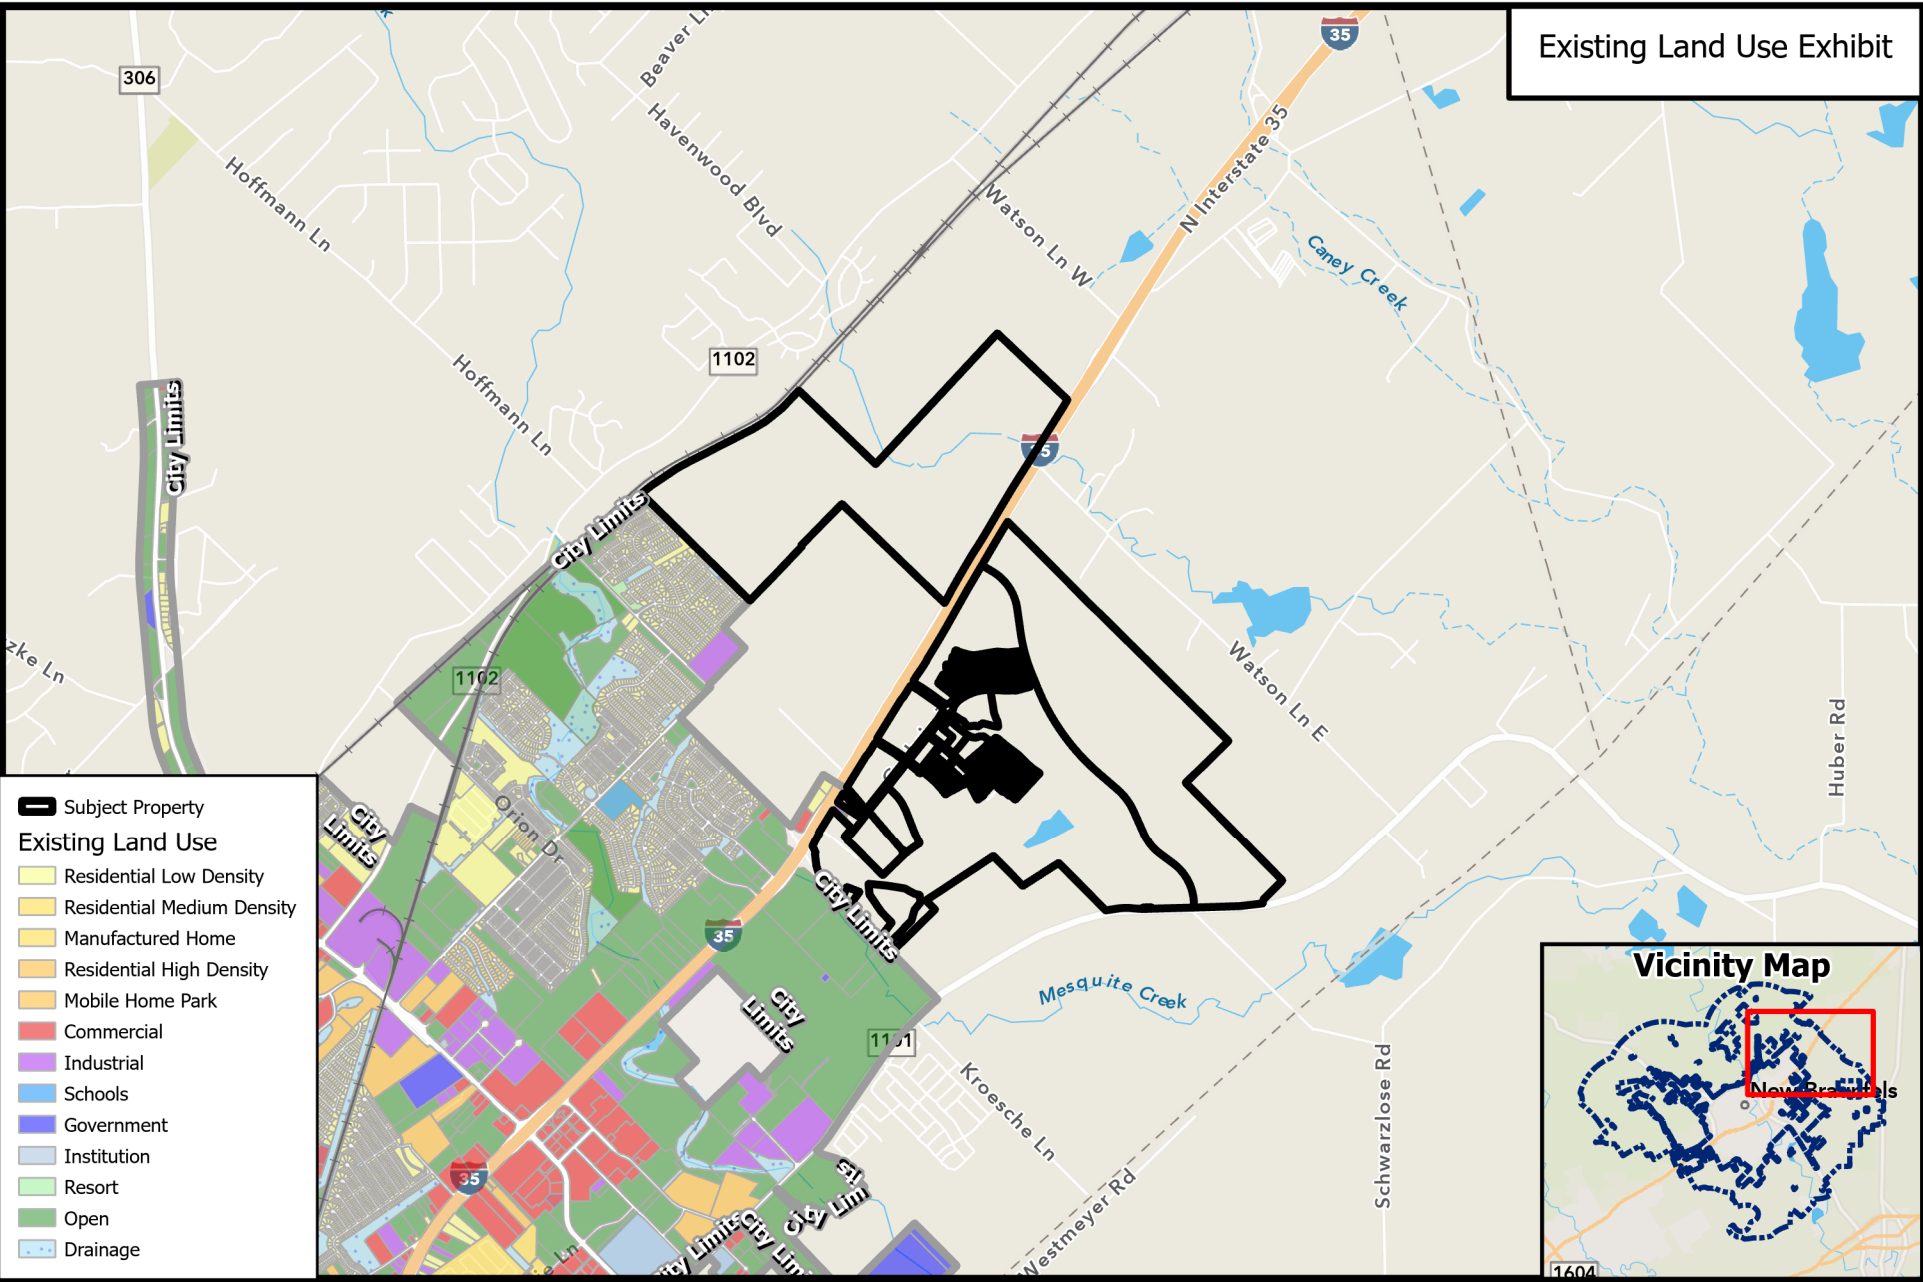

Existing Land Use Exhibit

PZ24-0395
Mayfair DDCD Amendment

Path: P:\ZoneChange & SUPs\2024\PZ24-0395 Mayfair DDCD Amendments\NPH\PZ24-0395.aprx

Source: City of New Braunfels Planning
Date: 12/4/2024

DISCLAIMER: This map and information contained in it were developed exclusively for use by the City of New Braunfels. Any use or reliance on this map by anyone else is at that party's risk and without liability to the City of New Braunfels, its officials or employees for any discrepancies, errors, or variances which may exist.