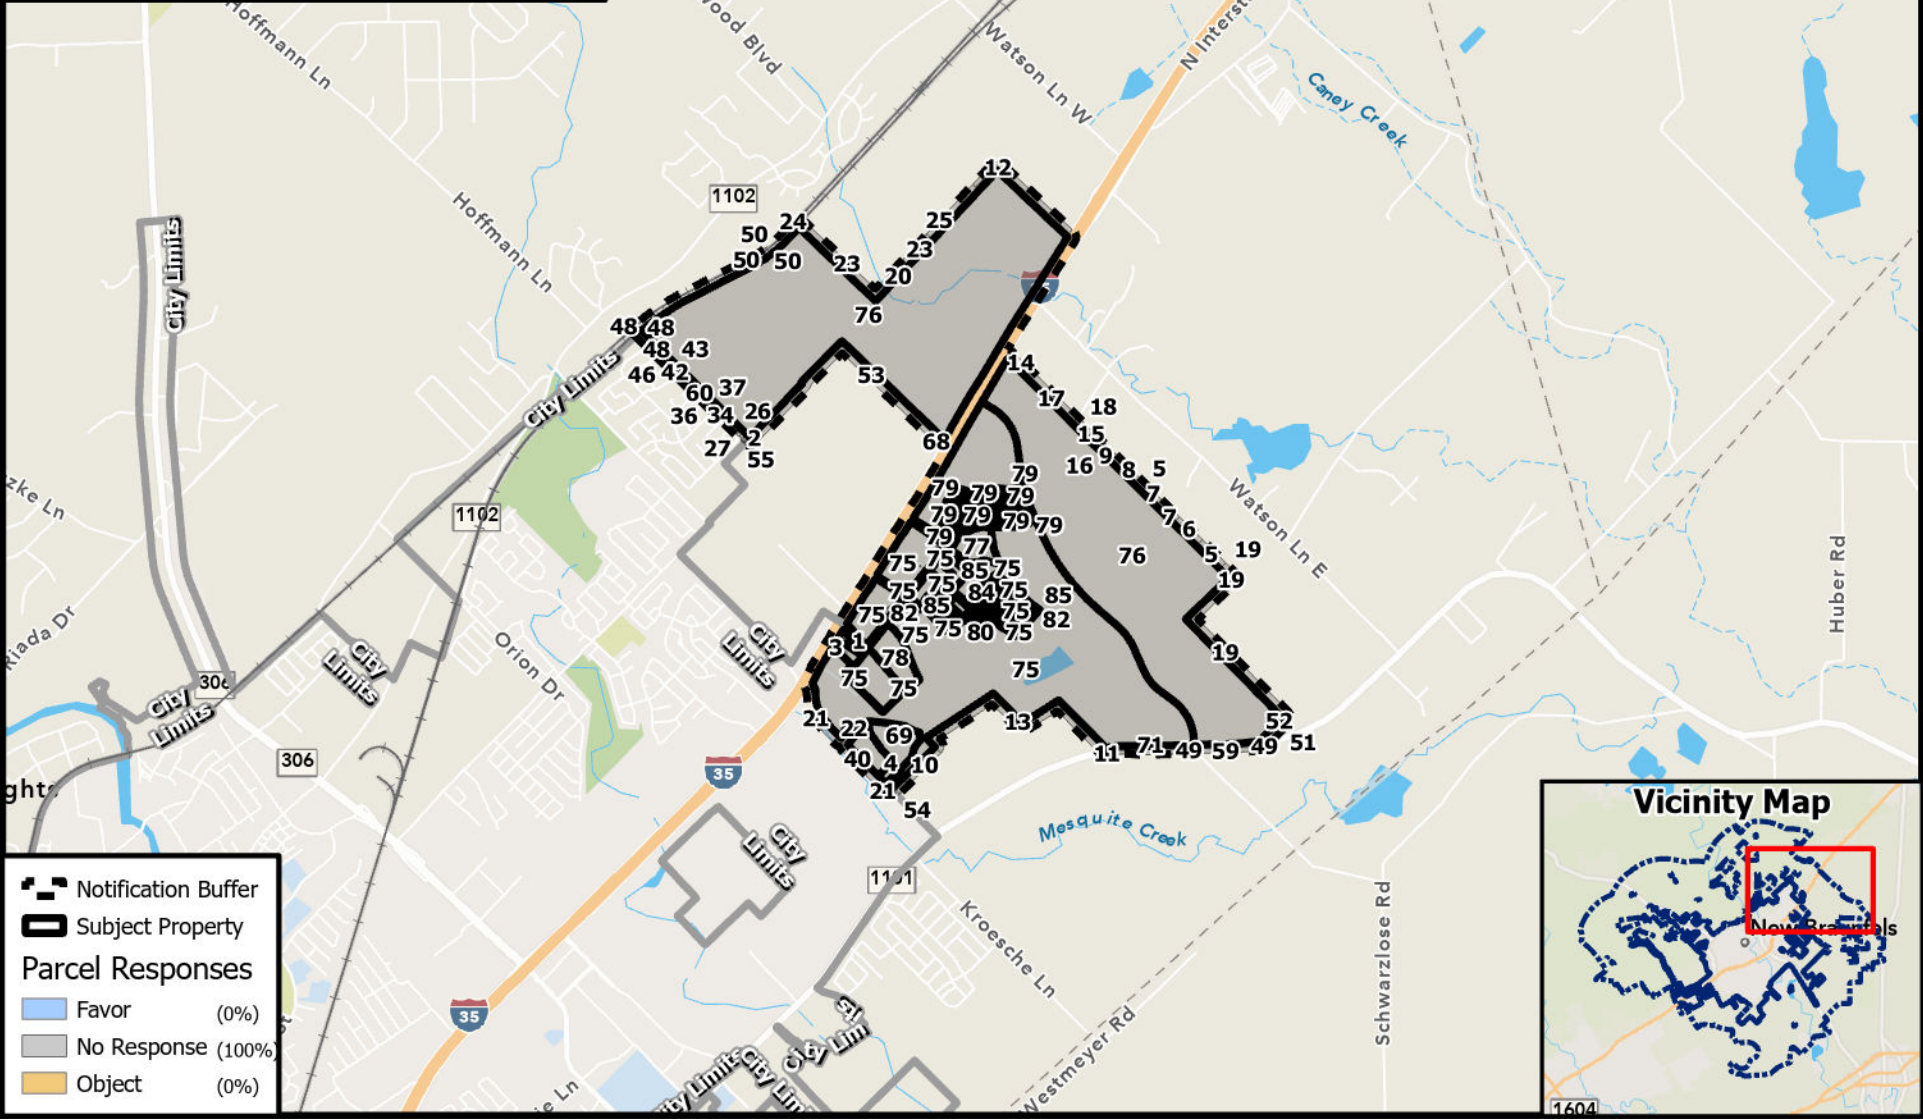

1 Property Owner - Refer to Property Number on Postcard. Numbers may shift due to real estate transactions from the initial notification.

PZ24-0395
Mayfair DDCD Amendment