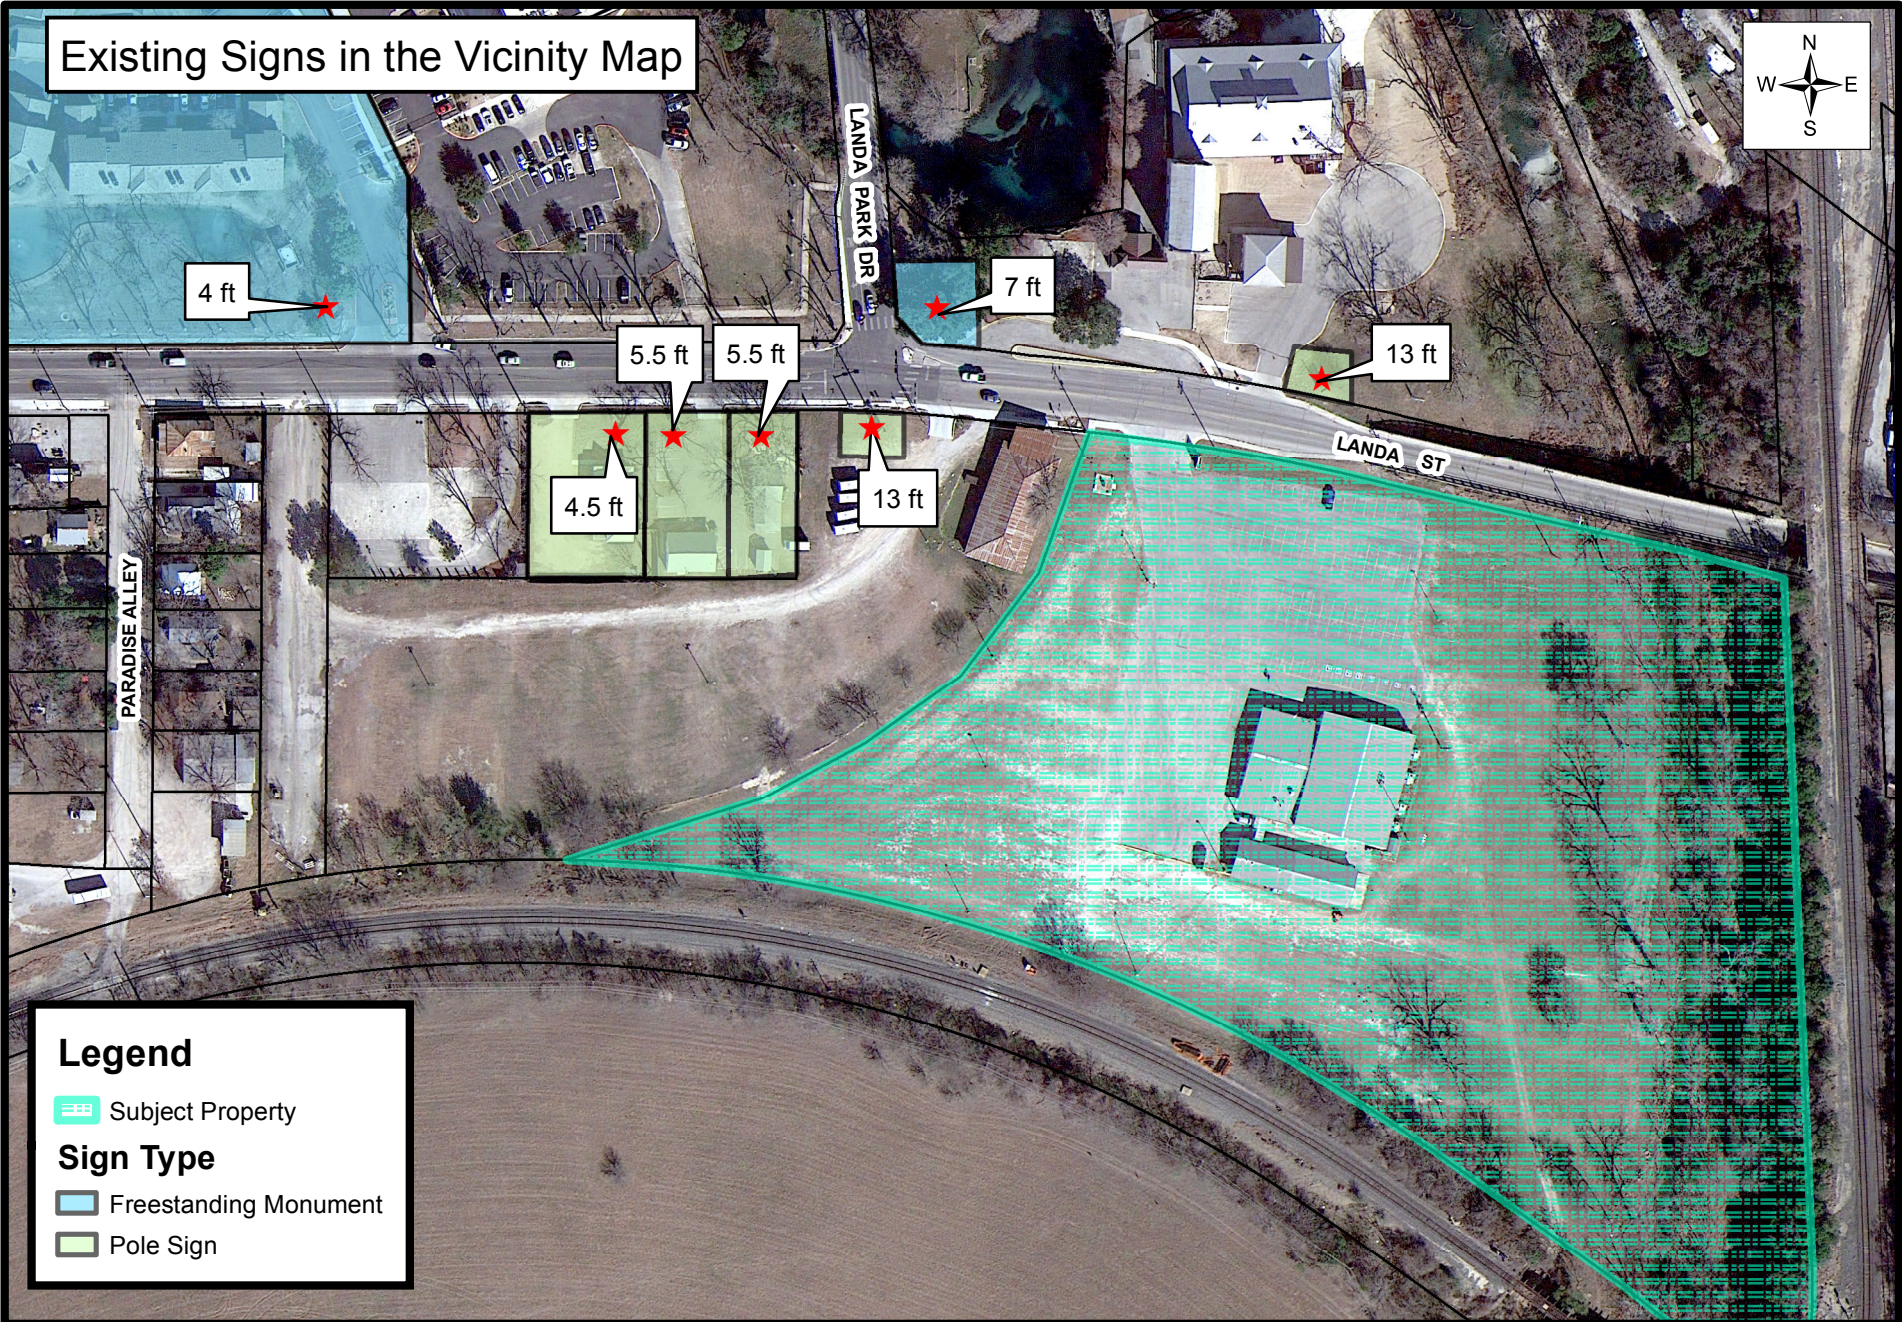

Existing Signs in the Vicinity Map

Legend

- Subject Property

Sign Type

- Freestanding Monument
- Pole Sign

Map Created: 5/3/2018

CS-18-011
Knights of Columbus
111 Landa Street

Please note: The height measurements are approximate.