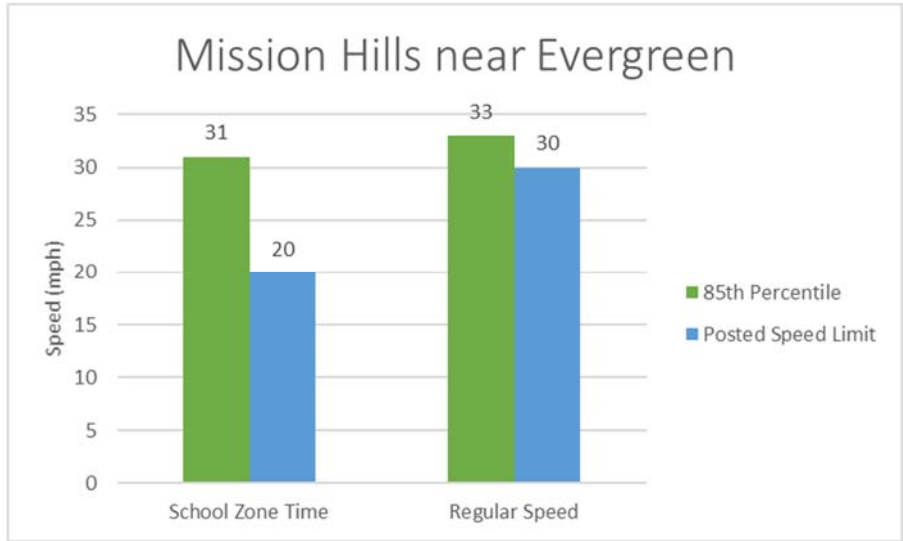

Table 1. Speed data for Kerlick Lane near Ridge Drive.

Table 2. Speed data for Kerlick Lane near Twin Oaks Drive.

Table 3. Speed data for Mission Hills Drive near Evergreen Lane.

Table 4. Speed data for Mission Hills Drive near Ridge Hill Drive.