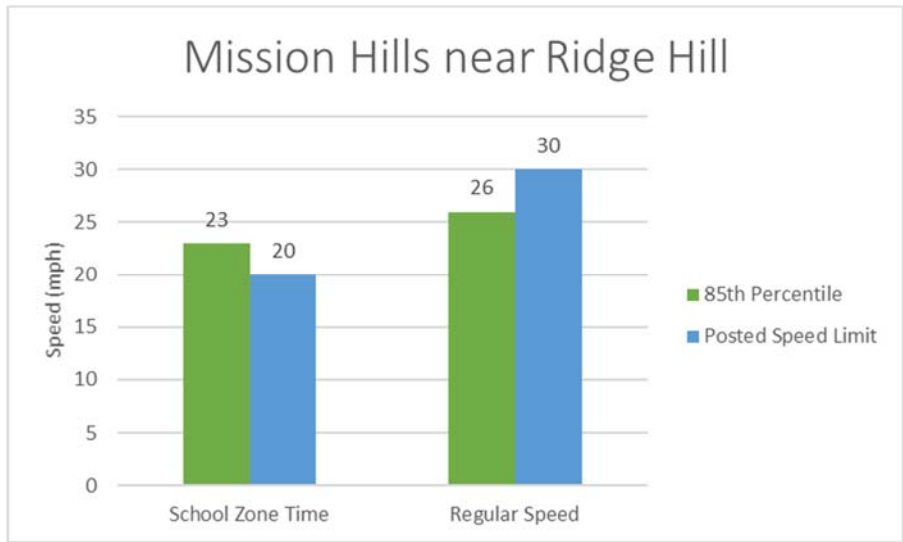

Table 1. Speed data for Kerlick Lane near Ridge Drive.

Table 2. Speed data for Kerlick Lane near Twin Oaks Drive.

Table 3. Speed data for Mission Hills Drive near Evergreen Lane.

Table 4. Speed data for Mission Hills Drive near Ridge Hill Drive.