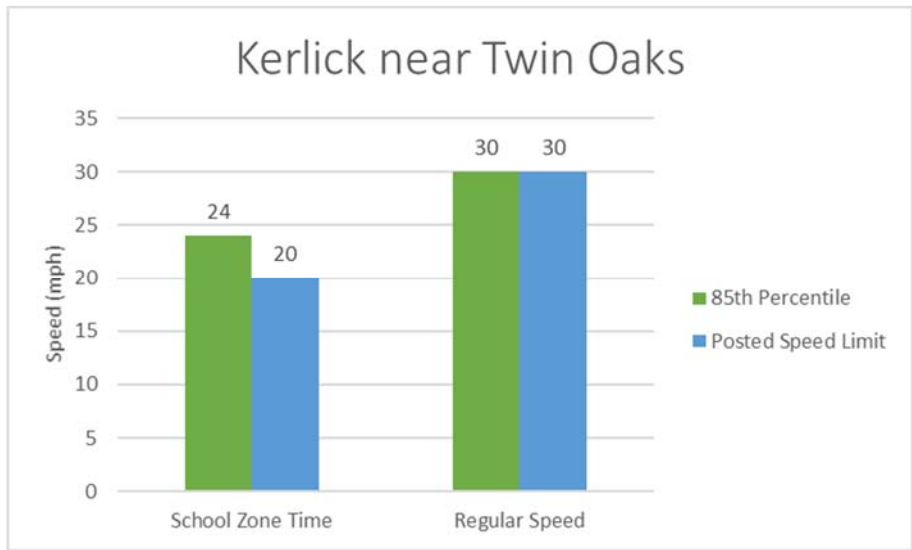

Table 1. Speed data for Kerlick Lane near Ridge Drive.

Table 2. Speed data for Kerlick Lane near Twin Oaks Drive.

Table 3. Speed data for Mission Hills Drive near Evergreen Lane.

Table 4. Speed data for Mission Hills Drive near Ridge Hill Drive.