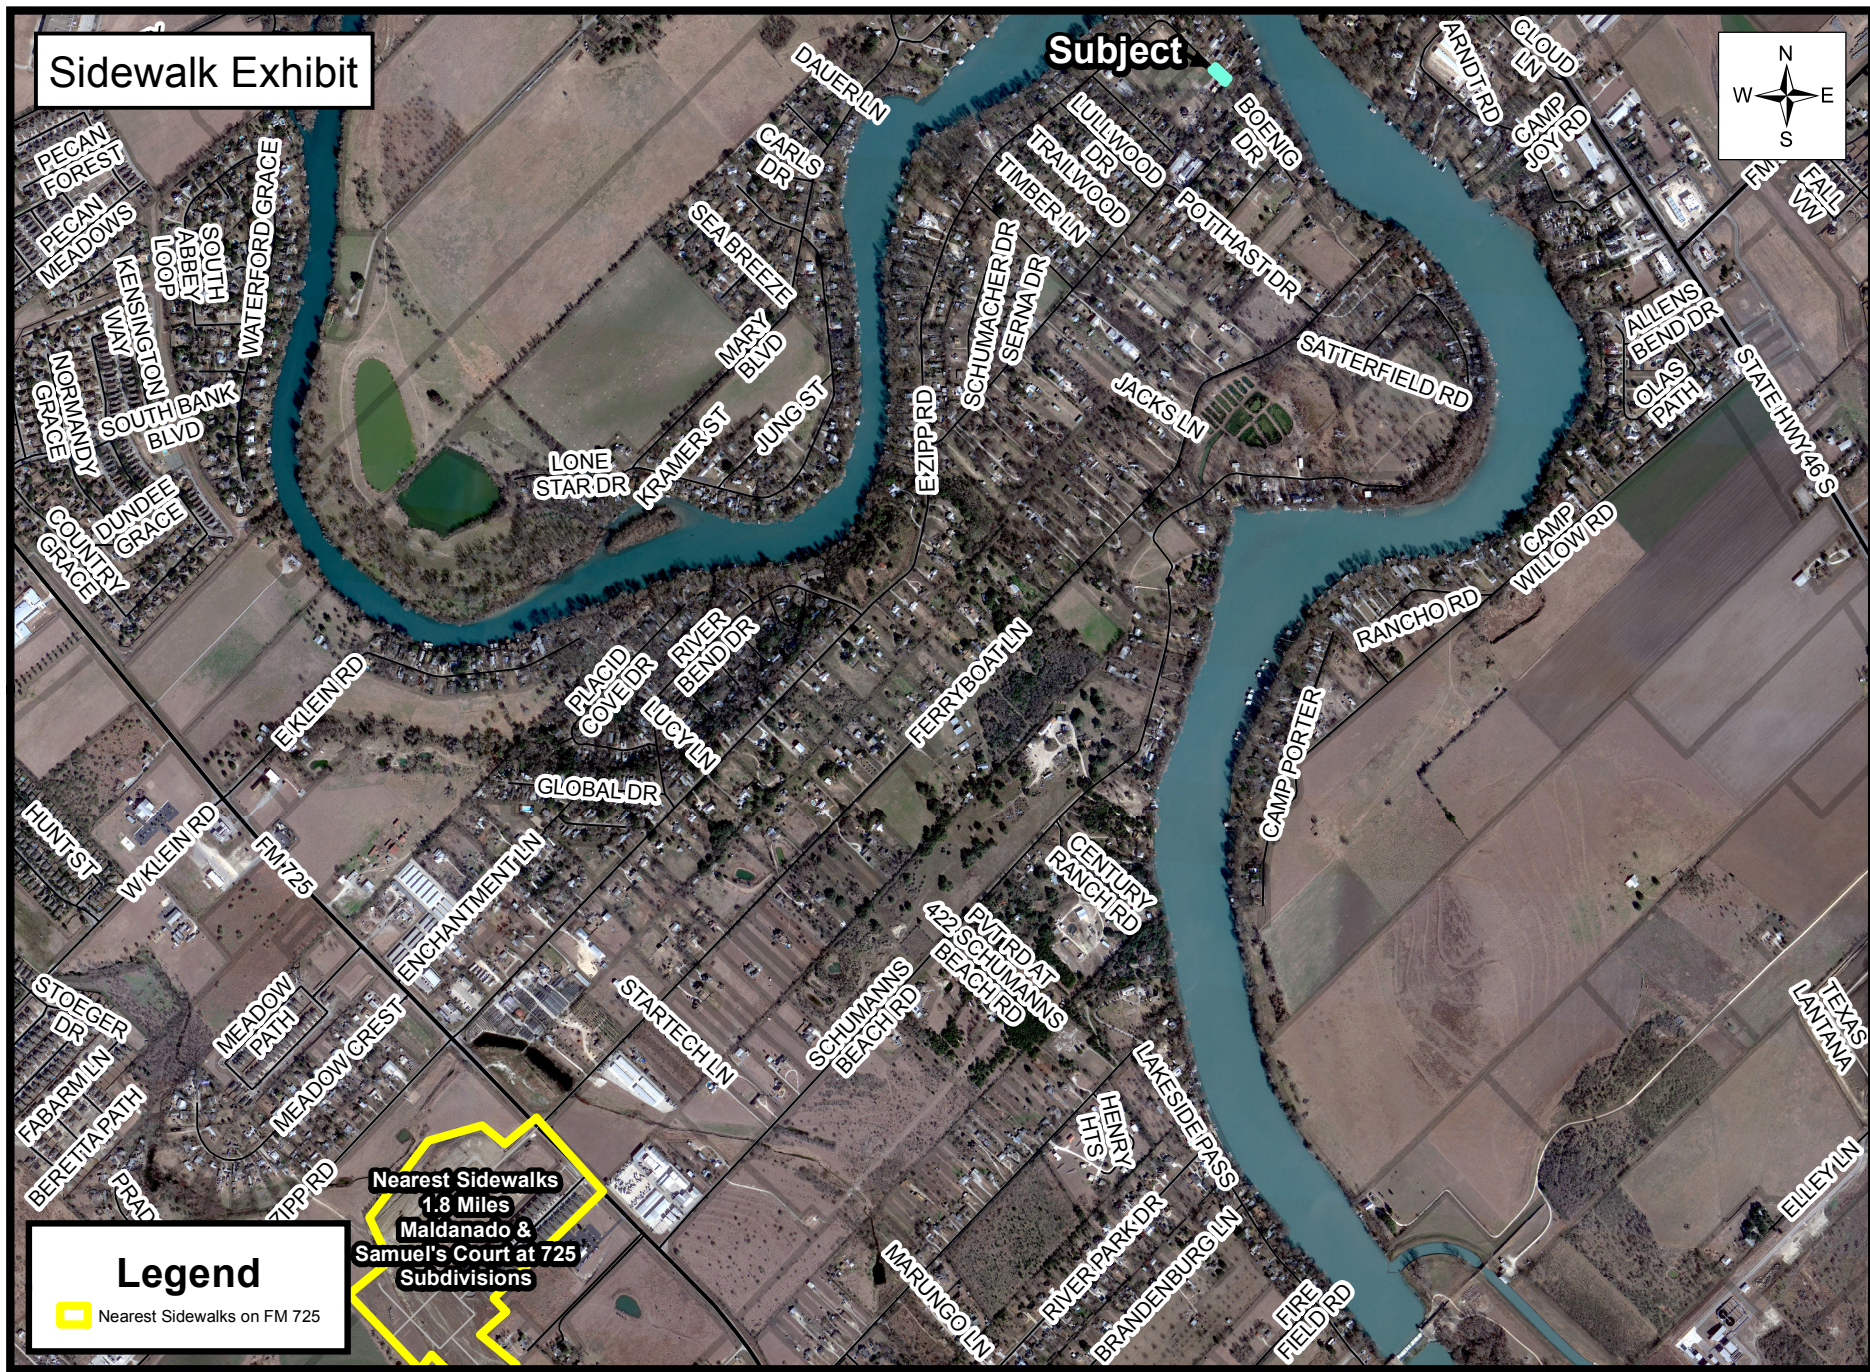

# Sidewalk Exhibit

**Legend**

-  Subject Property
-  Nearest Sidewalks

ATTACHMENT 4

## PL-18-116 Zipp Compound Final Plat

Map Created 12/12/18

# Sidewalk Exhibit

Subject

**Legend**

 Nearest Sidewalks on FM 725

Nearest Sidewalks  
1.8 Miles  
Maldonado &  
Samuel's Court at 725  
Subdivisions

PL-18-116  
Zipp Compound  
Final Plat

Map Created 12/12/18