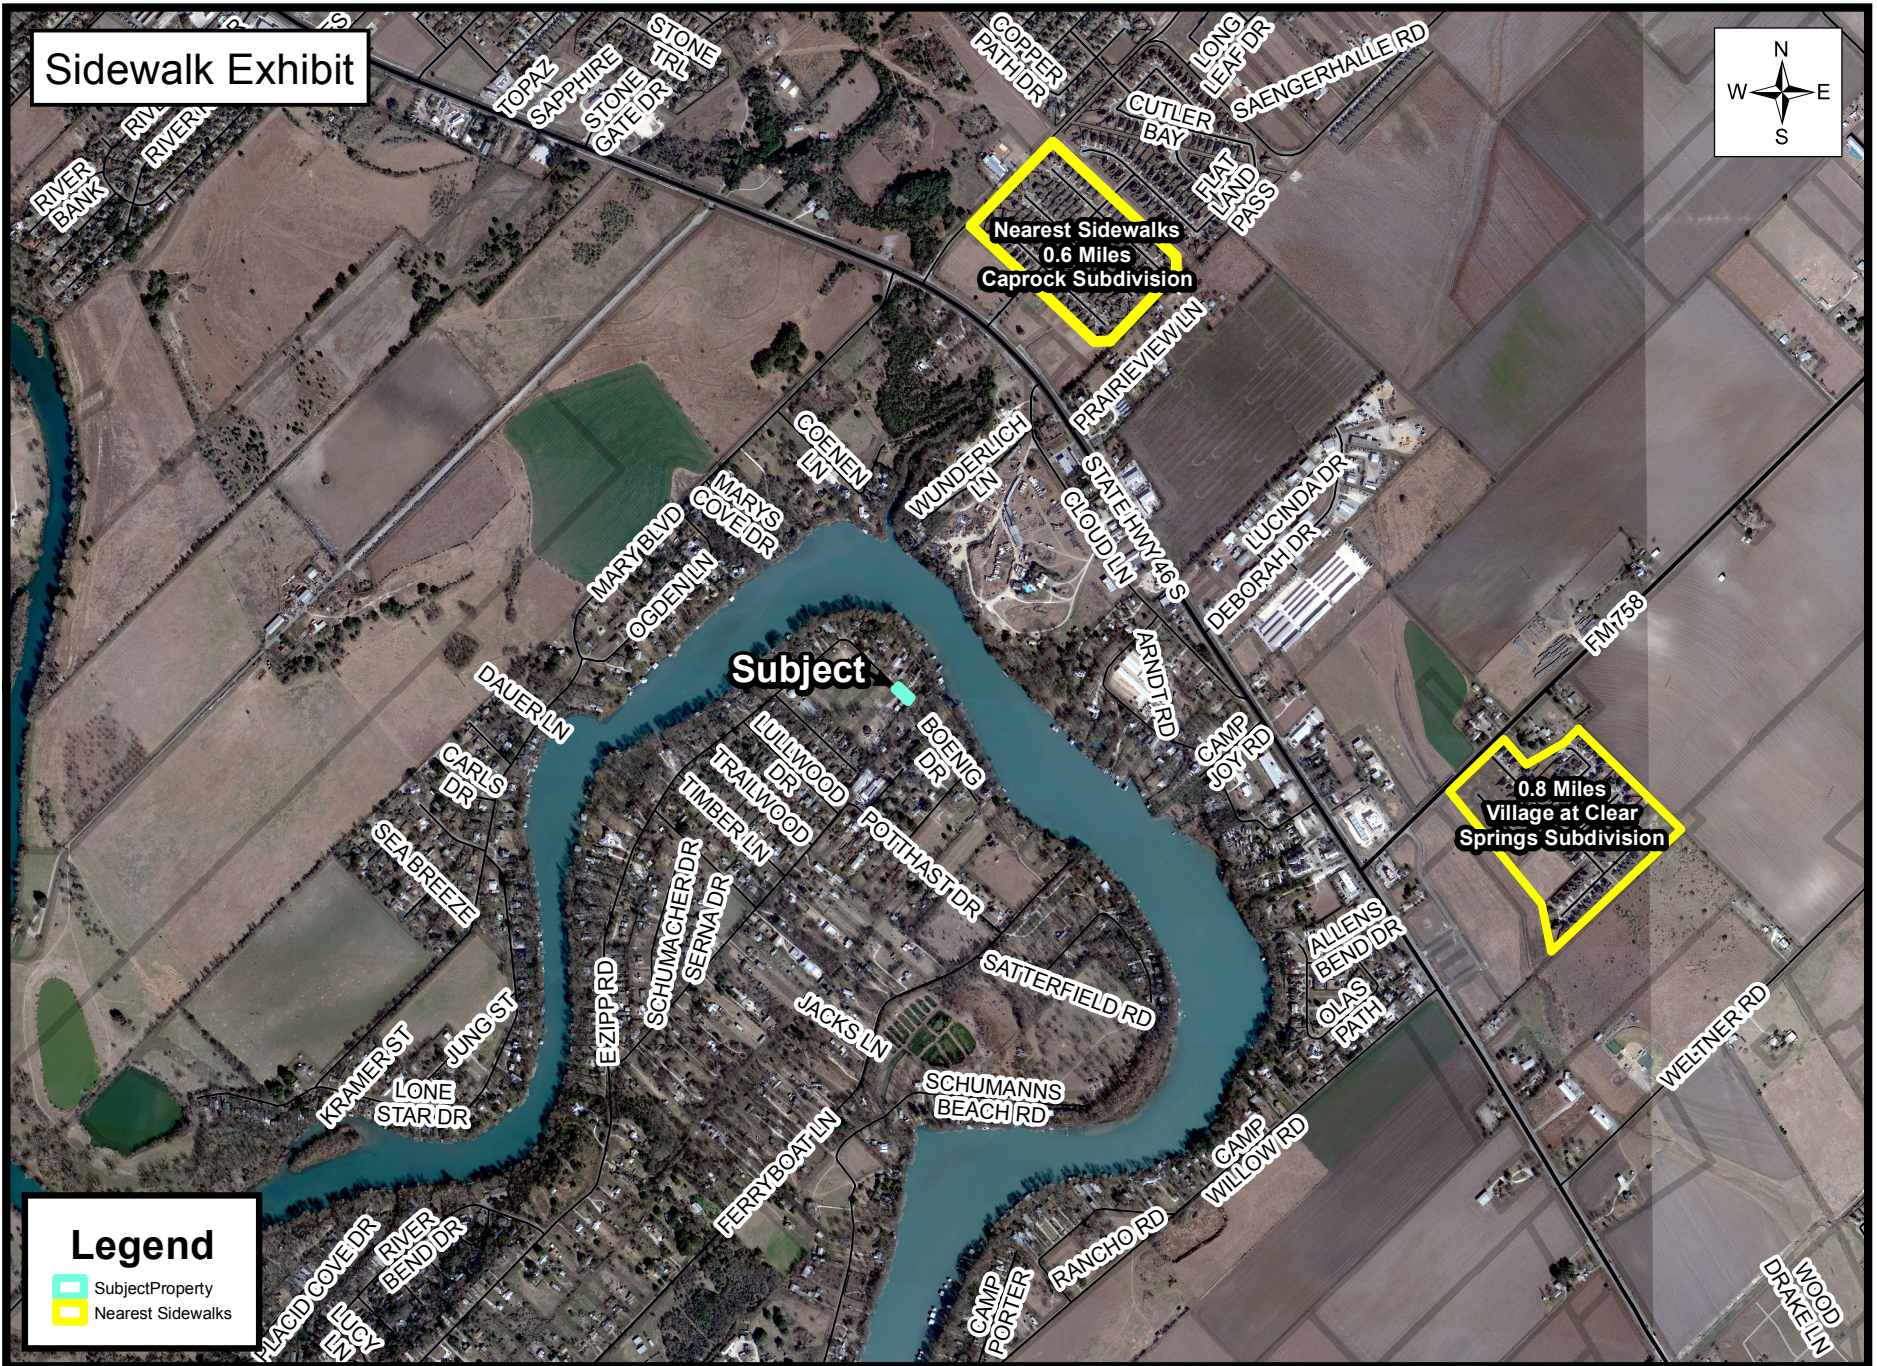

# Sidewalk Exhibit

**Legend**

-  Subject Property
-  Nearest Sidewalks

ATTACHMENT 4

## PL-18-116 Zipp Compound Final Plat

Map Created 12/12/18

# Sidewalk Exhibit

Subject

**Legend**

 Nearest Sidewalks on FM 725

Nearest Sidewalks  
1.8 Miles  
Maldonado &  
Samuel's Court at 725  
Subdivisions

PL-18-116  
Zipp Compound  
Final Plat

Map Created 12/12/18