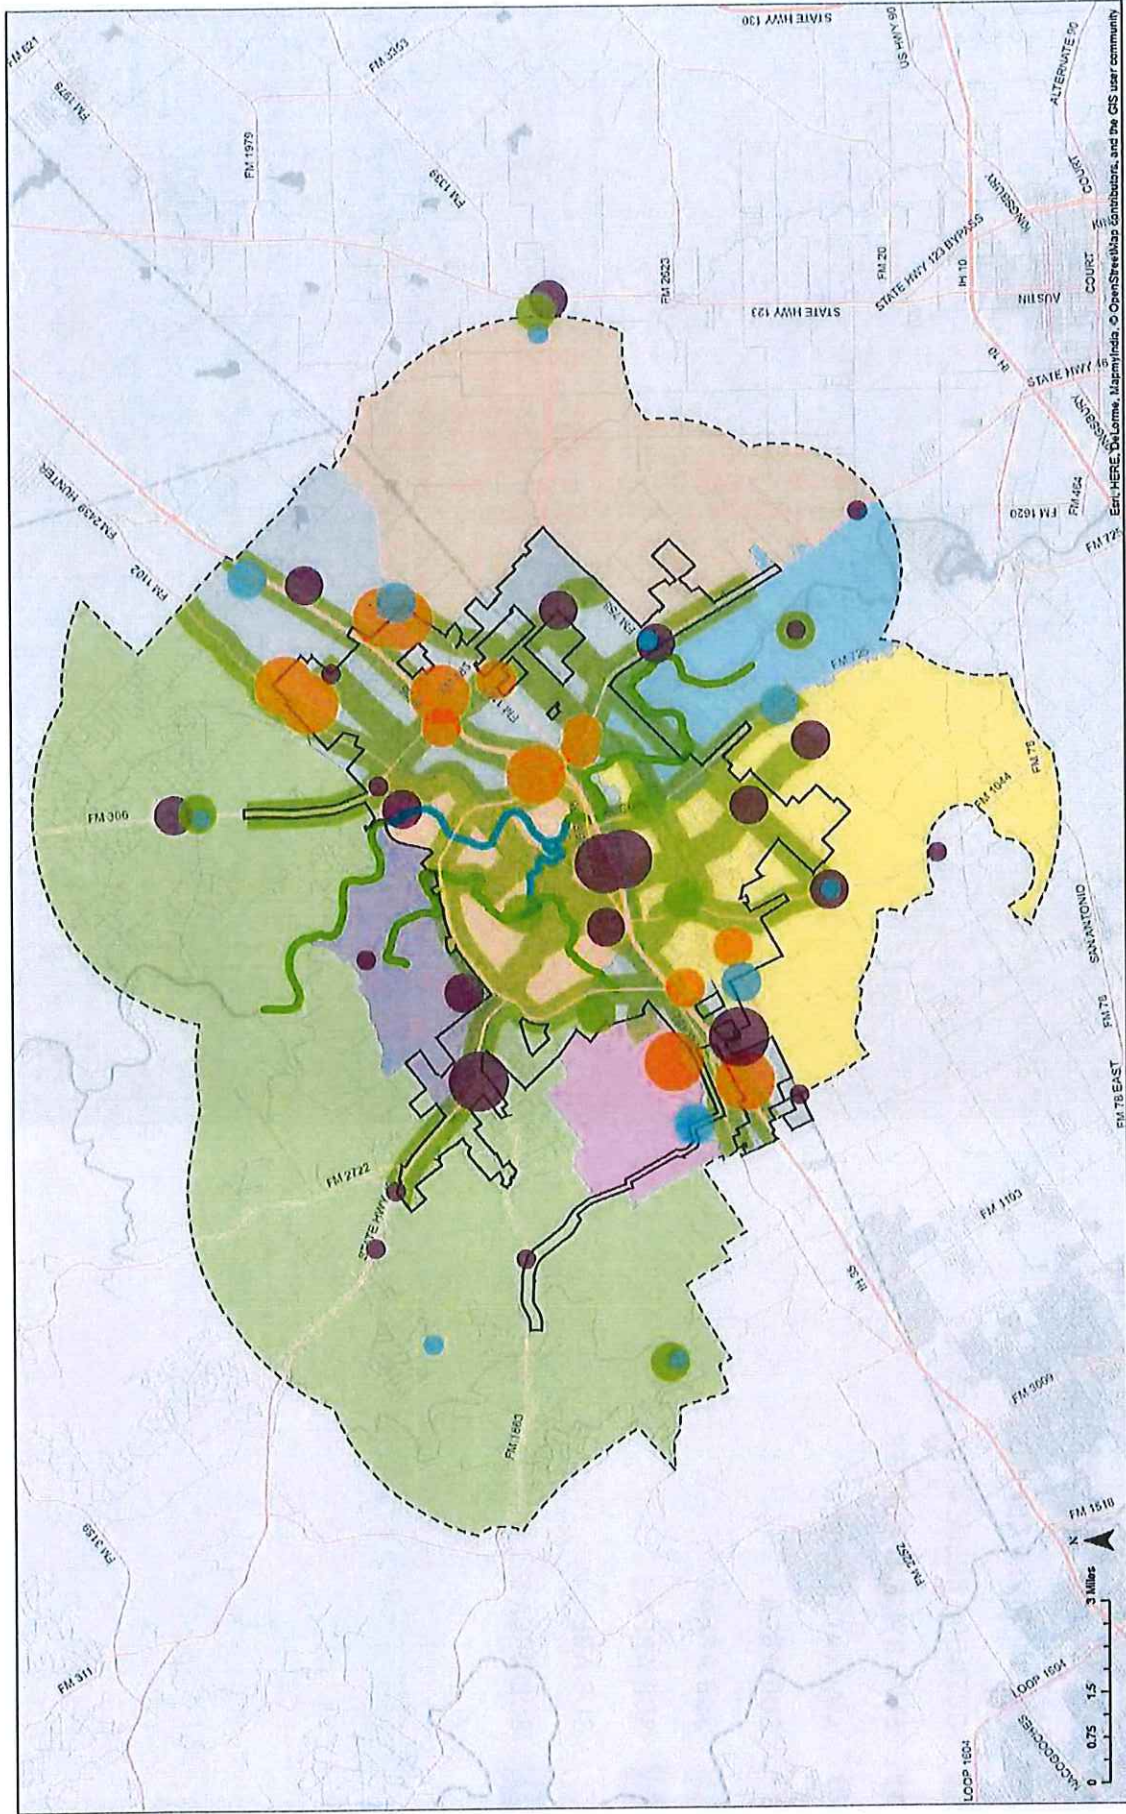

Map Created 10/11/18

**PZ-18-038**  
**Sports Complex Zoning Designation**  
**Initial Zoning to C-1B**

# Existing Land Use Map

### Legend

-  Subject Property
-  Existing Land Use
-  Residential Low Density (Less than 5 Units/Acre)
-  School
-  Open Space
-  Drainage

## PZ-18-038 Sports Complex Zoning Designation Initial Zoning to C-1B

Map Created 10/11/18

A Comprehensive Plan shall not constitute zoning regulations or establish zoning district boundaries. Preferred future growth scenario combines Scenarios A and C per recommendations of the Envision New Braunfels Steering Committee (February 2018). Exact boundaries of sub areas, centers, and corridors may be [zoomed and viewed online](#).