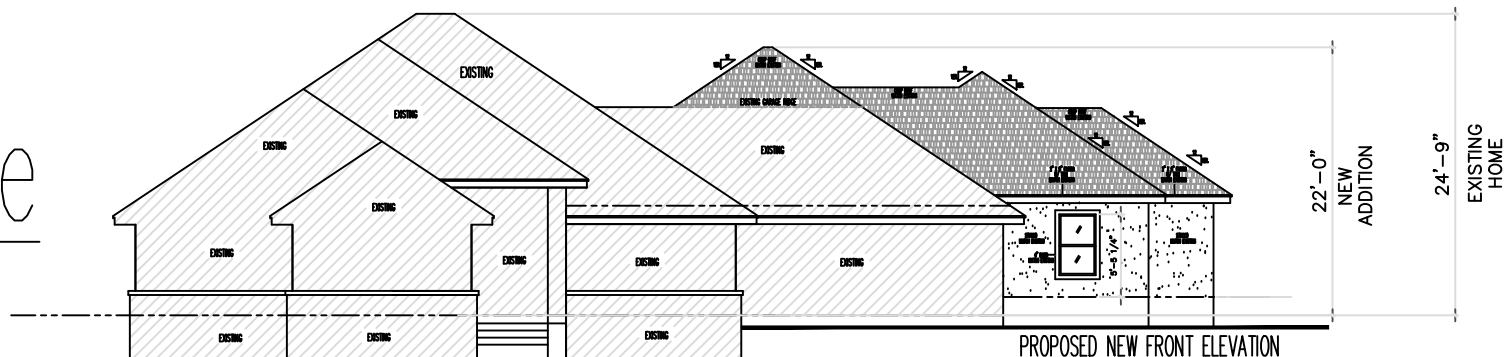

The Wilson Residence

622 RIDGE HILL DR.
New Braunfels, TX. 78130

A Guest Home for
The Wilson Residence
622 RIDGE HILL DR.
New Braunfels, TX. 78130

A Plan By
Brown's Designs
757 Albert ST.
New Braunfels, TX. 78130

DRAWN BY:
A. BROWN

DATE:

SHEET NO.:
1 OF 4