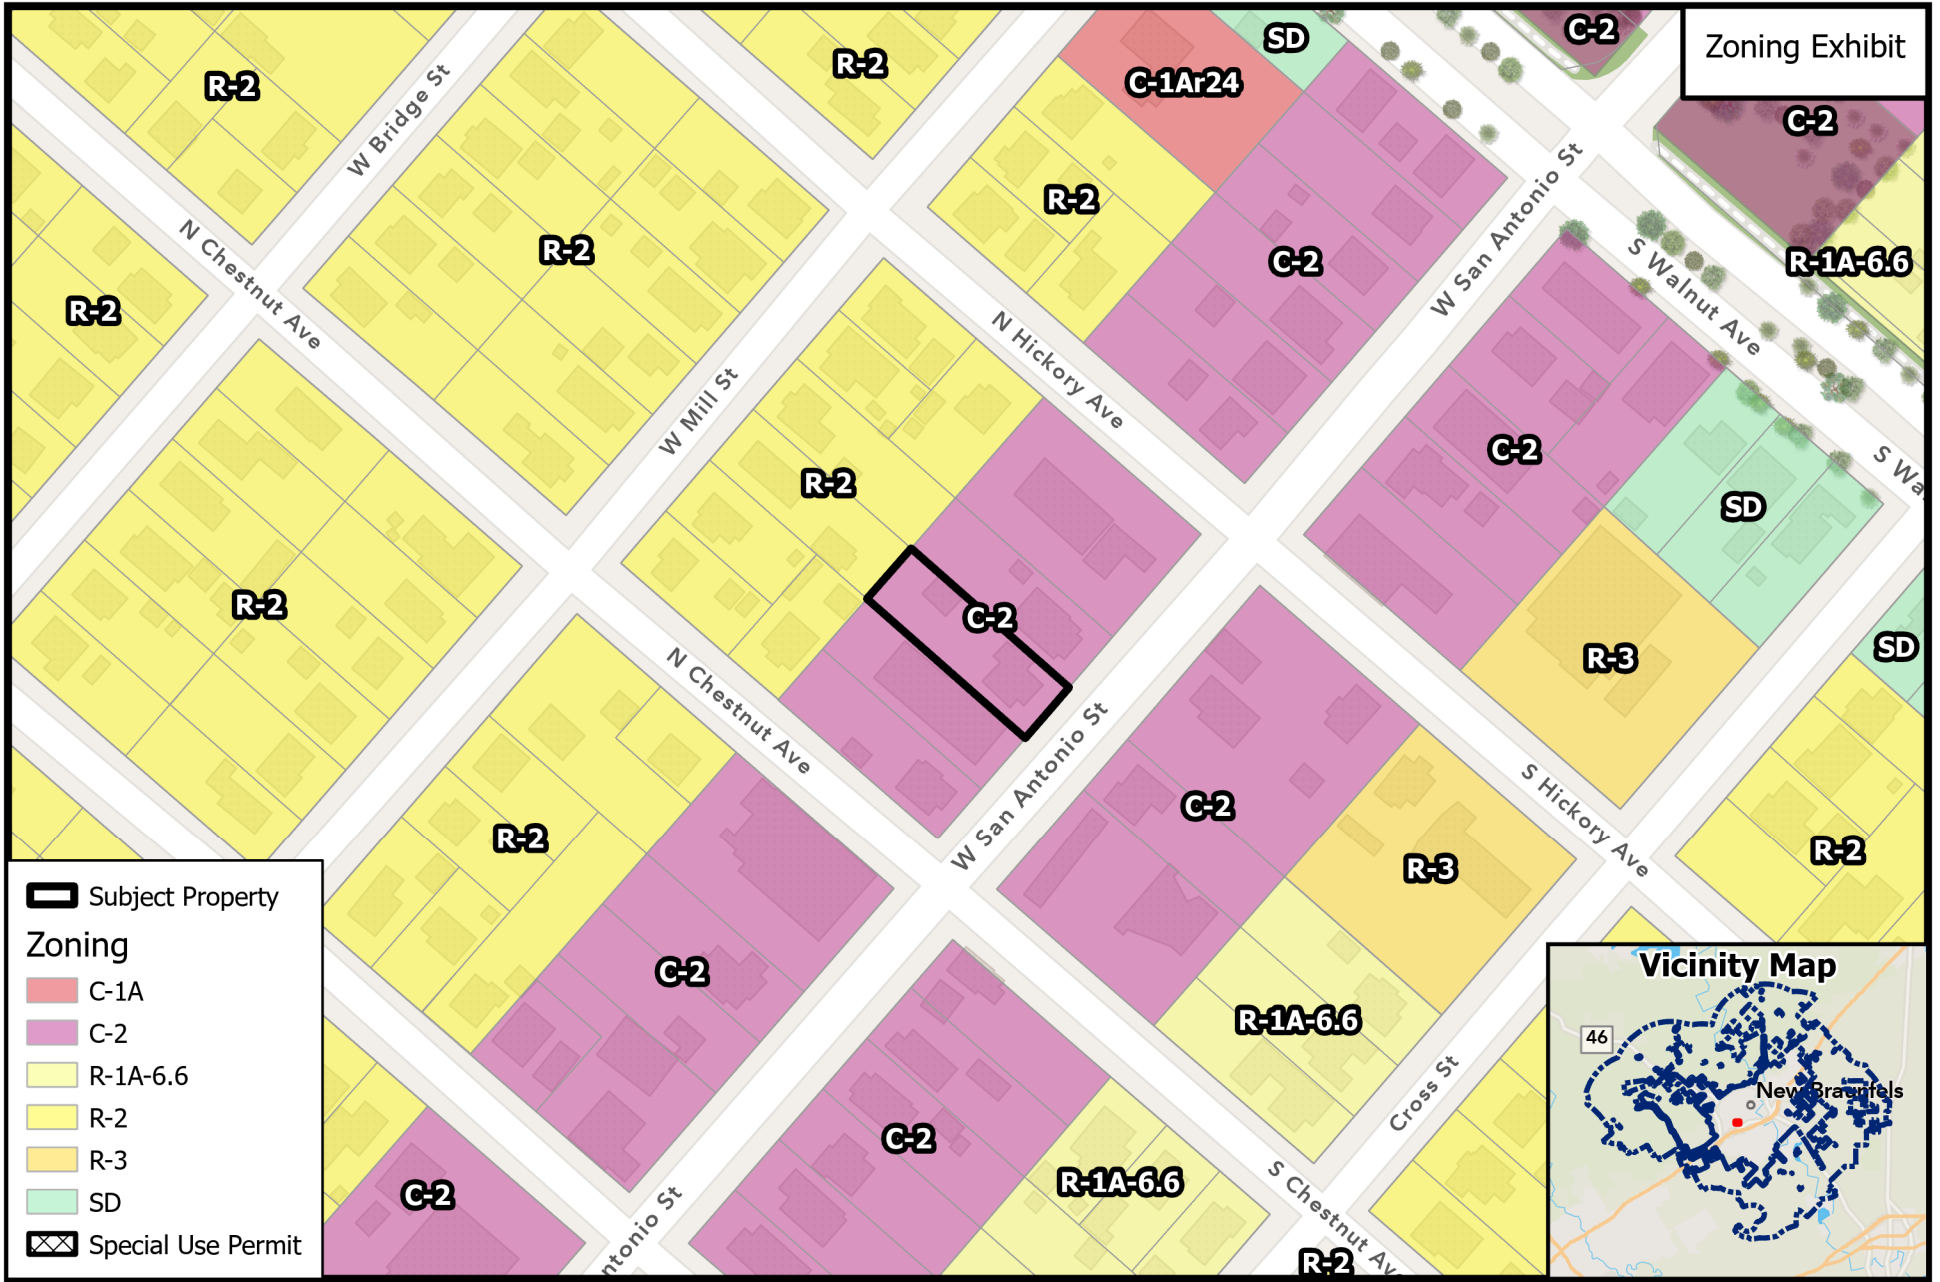

Aerial Exhibit

 Subject Property

SUP26-122
1258 W San Antonio

Zoning Exhibit

Subject Property

Zoning

- C-1A
- C-2
- R-1A-6.6
- R-2
- R-3
- SD
- Special Use Permit

SUP26-122
1258 W San Antonio

Path: L:\Boards and Commissions\ZoneChange & SUPs\2026\SUP26-122 - 1258 W San Antonio -

Source: City of New Braunfels Planning
 Date: 4/16/2026

DISCLAIMER: This map and information contained in it were developed exclusively for use by the City of New Braunfels. Any use or reliance on this map by anyone else is at that party's risk and without liability to the City of New Braunfels, its officials or employees for any discrepancies, errors, or variances which may exist.