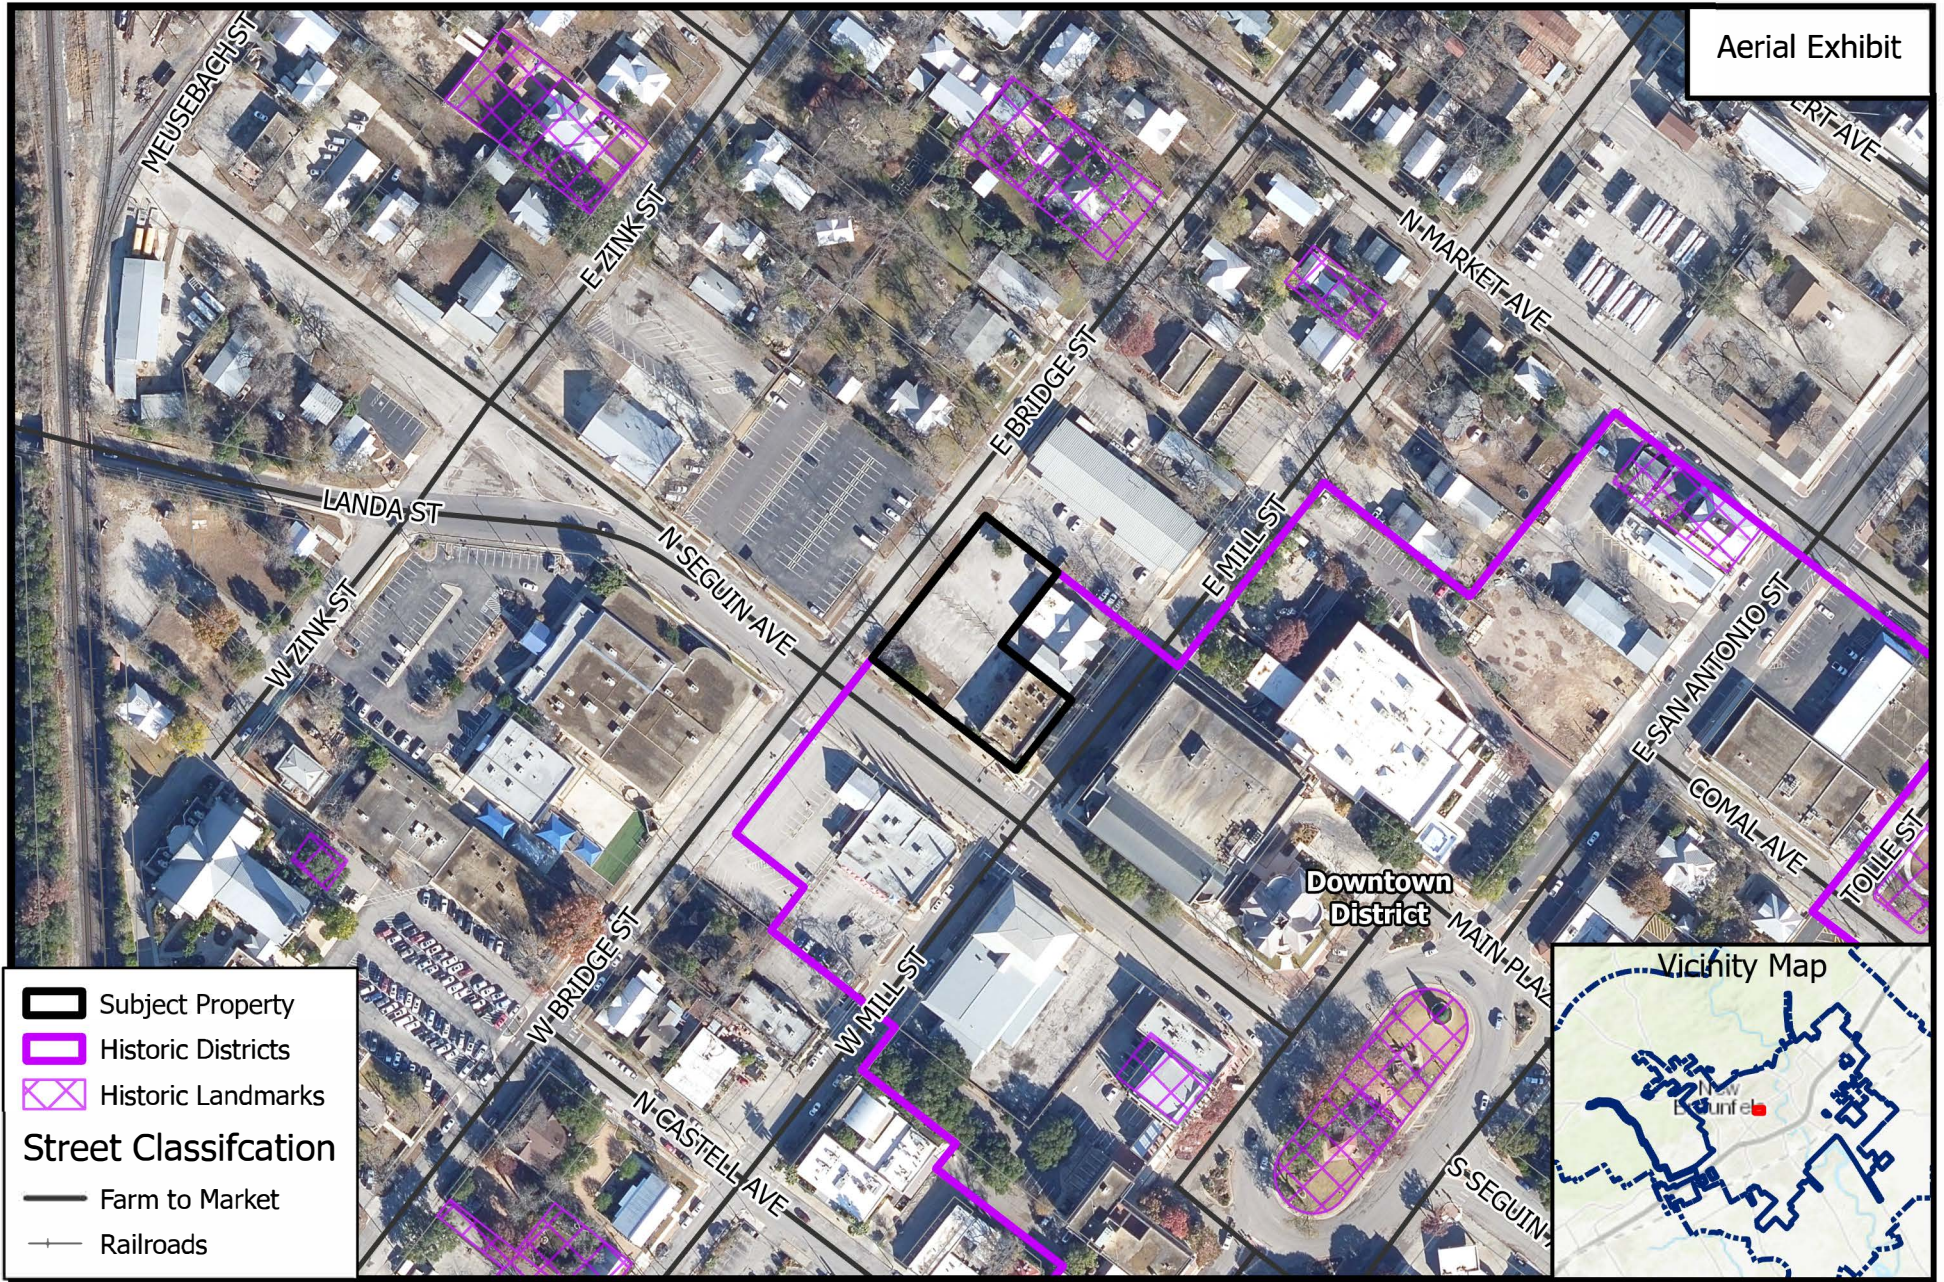

Aerial Exhibit

Subject Property
 Historic Districts
 Historic Landmarks
Street Classification
 Farm to Market
 Railroads

200 N Seguin/105 E Mill

Source: City of New Braunfels Planning
Date: 6/28/2023

DISCLAIMER: This map and information contained in it were developed exclusively for use by the City of New Braunfels. Any use or reliance on this map by anyone else is at that party's risk and without liability to the City of New Braunfels, its officials or employees for any discrepancies, errors, or variances which may exist.