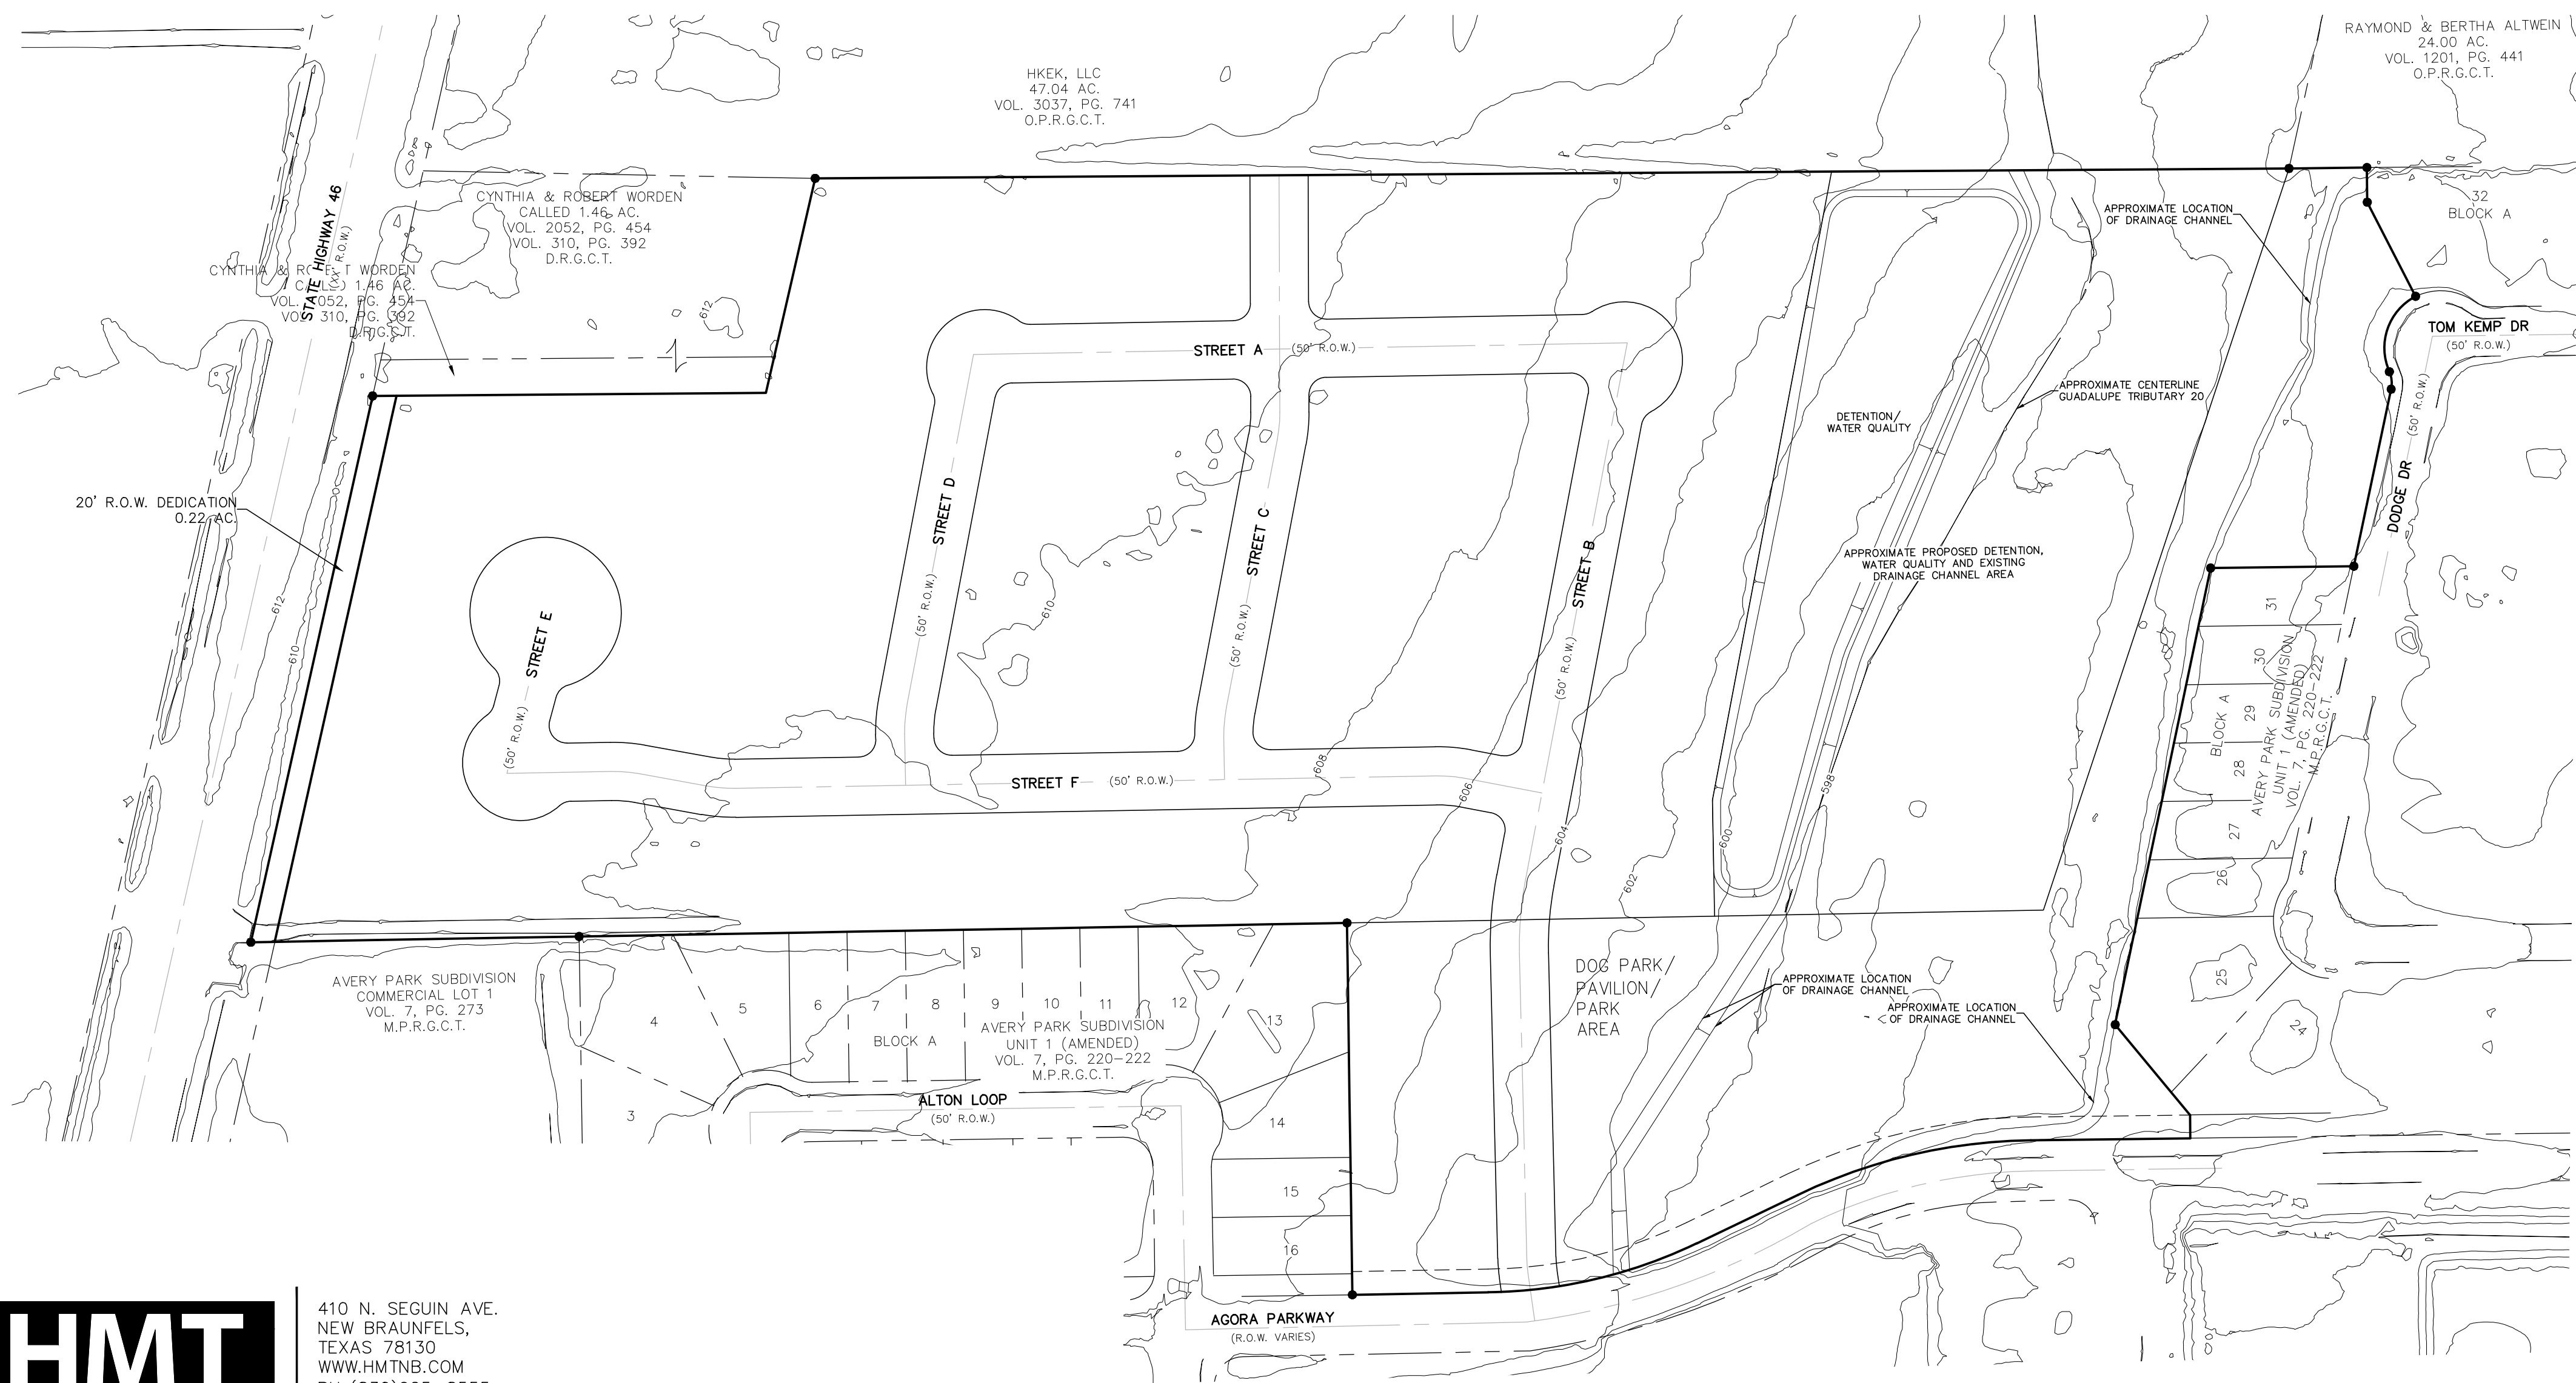

AVERY PARK 13 EXHIBIT

SCALE: 1" = 100'

Drawing Name: N:_Projects\031 - DR Horton\031.042 - White Tract\Platting\Avery Park 13 EXHIBIT.dwg User: kellyk Oct 26, 2017 - 10:47am

410 N. SEGUIN AVE.
 NEW BRAUNFELS,
 TEXAS 78130
 WWW.HMTNB.COM
 PH: (830)625-8555
 TBPE FIRM F-10961
 TBPLS FIRM 10153600