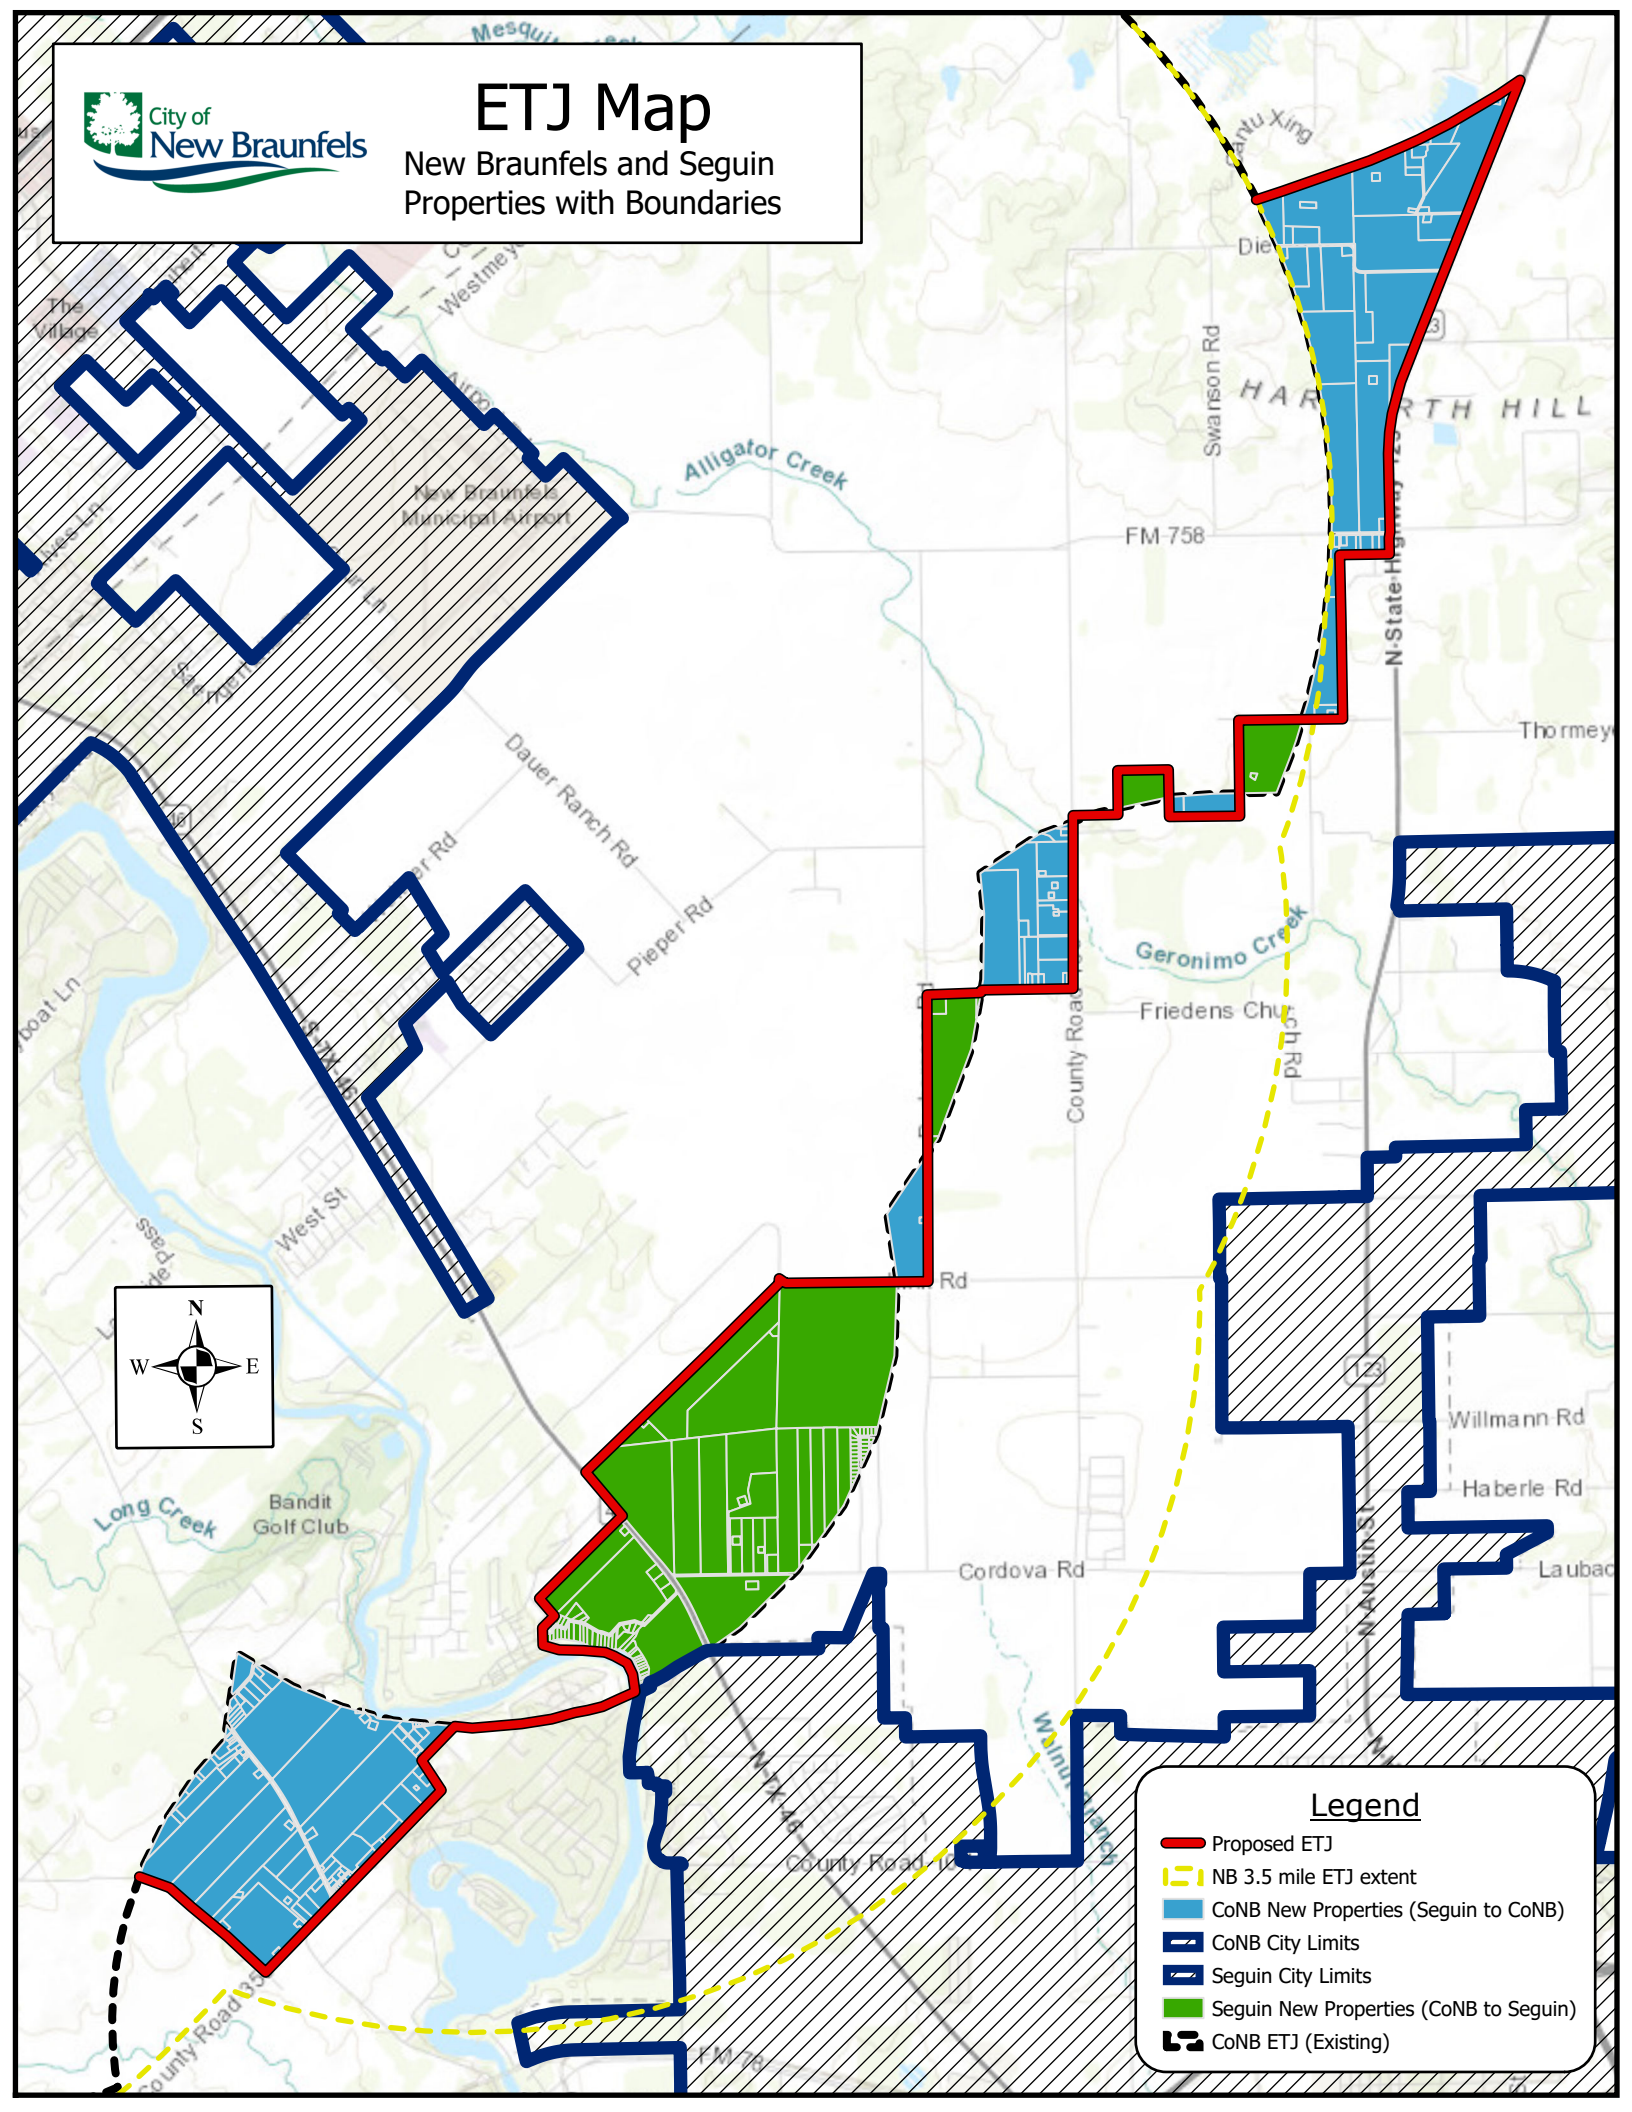

ETJ Map

New Braunfels and Seguin Properties with Boundaries

Legend

- Proposed ETJ
- NB 3.5 mile ETJ extent
- CoNB New Properties (Seguin to CoNB)
- CoNB City Limits
- Seguin City Limits
- Seguin New Properties (CoNB to Seguin)
- CoNB ETJ (Existing)